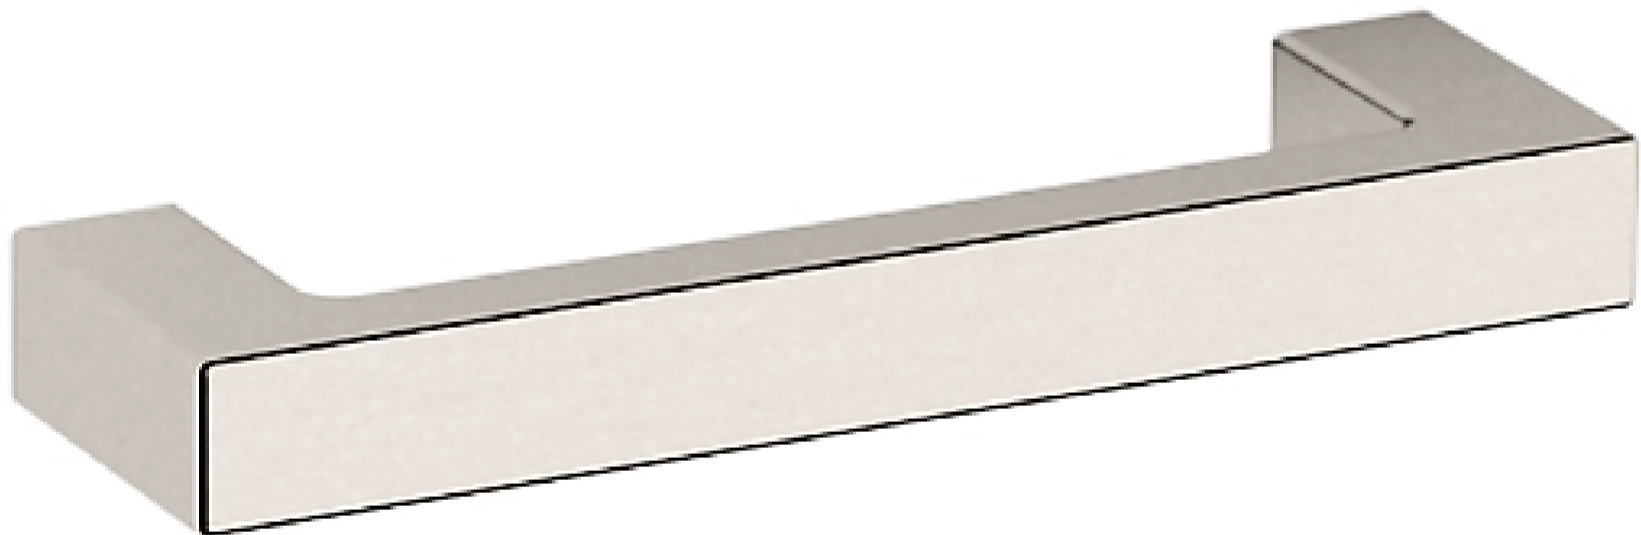

# 4406 CONTEMPORARY PULL 4" CTC

## SPECIFICATIONS

STYLE Contemporary

## Key Features

- ✓ This family is available in a knob, and 4", 6", 12", and 18" Pull
- ✓ Solid brass construction, feeling the difference in quality in every piece of cabinet hardware.
- ✓ Nickel plating is oxidized and then hand relieved and lacquered to embody the look of treasured antiquity.
- ✓ Mounting Hardware included