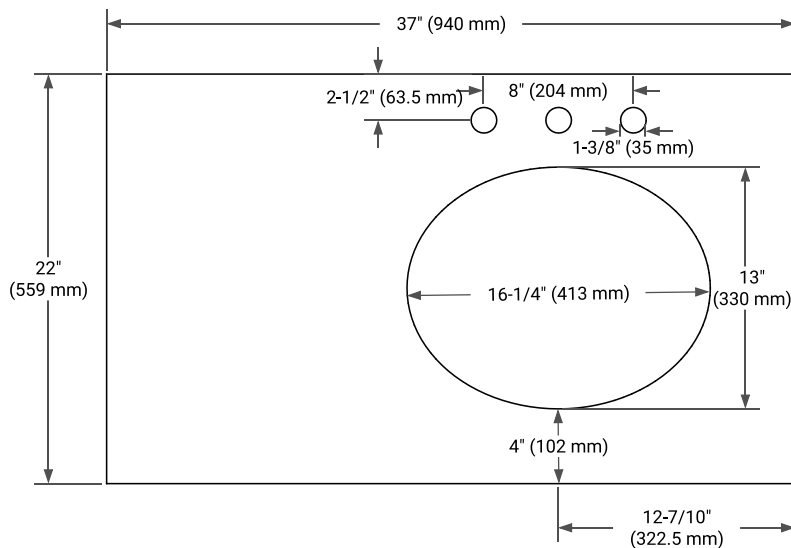

37" RIGHT OVAL SINK COUNTERTOP WITH 0.75 IN. THICKNESS

OVERALL DIMENSIONS

37" W x 22" D x 0.75" H

COUNTERTOP OPTIONS

FEATURES

- Solid countertop with mitered edges & seams
- Undermount white oval sink
- Pre-drilled for 8" widespread faucet

INCLUDED

- Countertop
- Matching Backsplash
- Oval Sink

COUNTERTOP PLAN VIEW