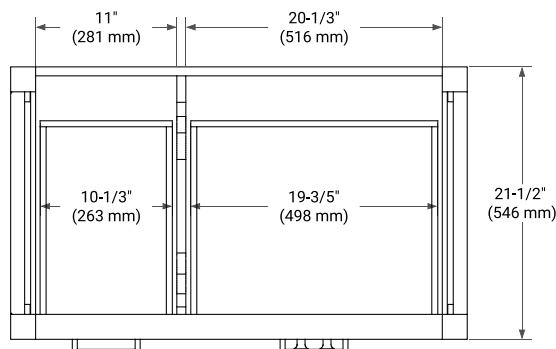

36" RIGHT OFFSET CABINET

BASE CABINET DIMENSIONS

36" W x 21.5" D x 34.5" H

FEATURES

- Solid wood frame & plywood panels
- Dovetail drawers and joints
- Soft closing doors & drawers

HARDWARE FINISHES*

Brushed Nickel   Satin Brass   Matte Black   Polished Chrome

Hardware comes preinstalled with the illustrated option. Other finishes are available on our online store if you prefer a different one.

AVAILABLE COLORS

White   Grey   Midnight Blue   Espresso   Oak

FRONT VIEW

SIDE VIEW

PLAN VIEW