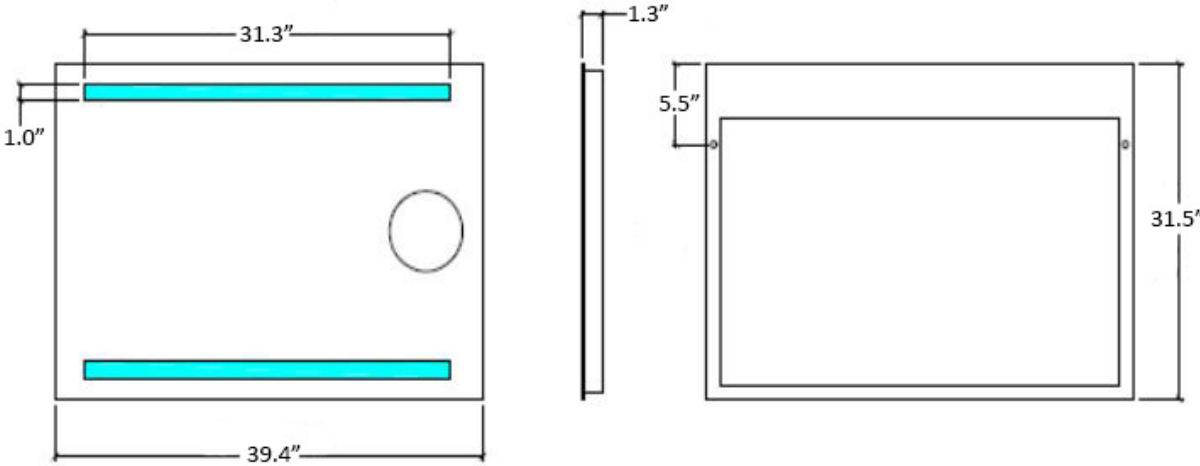

Okkio L45942

Features

- Lighted Wall Mirror
- Mirror with Frontal Upper and Lower LED Lights
- High Quality 5 mm Thickness Crystal Mirror
- IP 44 - Natural Light Color 4000K
- Lumen 3700
- Hard Wired
- Without Distortion
- Ecologic Production, Environment Friendly, No Lead or Copper
- Structure in Anodized Aluminum
- Made in Italy

SKU# | Option:

- Okkio L45942 | Glass Mirror

Finishes:

|||| Glass Mirror

* WS Bath Collections reserves the right to revise dimensions or information on this sheet without notice

Collection T5	Model Okkio L45942	Dimensions Metric <i>1 inch = 2.54 cm</i> <i>1 inch = 25.4 mm</i>	 1051 Lea Drive - Collegeville, PA 19426 Tel. 215 513 9400 - Fax 610 831 0215 www.ws bathcollections.com - info@ws bathcollections.com
---------------------------	--------------------------------	--	---

* WS Bath Collections reserves the right to revise dimensions or information on this sheet without notice

Collection T5	Model Okkio L45942	Dimensions Metric <i>1 inch = 2.54 cm</i> <i>1 inch = 25.4 mm</i>	 1051 Lea Drive - Collegeville, PA 19426 Tel. 215 513 9400 - Fax 610 831 0215 www.ws bathcollections.com - info@ws bathcollections.com
---------------------------	--------------------------------	---	---