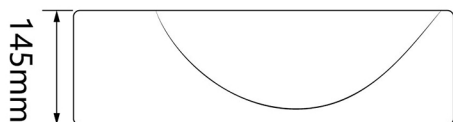

FEATURES

- High-Temperature Fired Ceramic Construction
- Smooth, Easy-to-Clean Surface
- Dense Curved Basin Design
- Non-Yellowing, Long-Lasting Material
- Standard 95mm Basin Depth
- Compatible with Standard Drain Assembly
- Sleek Wall-Mounted Design
- Flexible Faucet Hole Options

SPECIFICATIONS

- Material: Ceramic
- Outer Dimensions: 400mm × 280mm × 145mm
- Inner Dimensions: 305mm × 240mm × 95mm
- Mounting Hole Distance: 260mm
- Drain Diameter: 44.5mm
- Faucet Hole Diameter: 35mm
- Faucet Hole Position: Left
- Drain Position: Center
- Overflow: Yes
- Overflow Ring Color: Electroplated Silver
- Weight: 8.15 KG
- Shape: Irregular