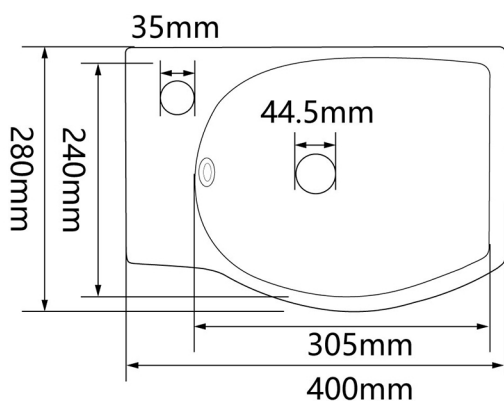

FEATURES

- High-Temperature Fired Ceramic Construction
- Smooth, Easy-to-Clean Surface
- Dense Curved Basin Design
- Non-Yellowing, Long-Lasting Material
- Standard 95mm Basin Depth
- Compatible with Standard Drain Assembly
- Sleek Wall-Mounted Design
- Flexible Faucet Hole Options

SPECIFICATIONS

- Material: Ceramic
- Outer Dimensions: 400mm × 280mm × 145mm
- Inner Dimensions: 305mm × 240mm × 95mm
- Mounting Hole Distance: 260mm
- Drain Diameter: 44.5mm
- Faucet Hole Diameter: 35mm
- Faucet Hole Position: Left
- Drain Position: Center
- Overflow: Yes
- Overflow Ring Color: Electroplated Silver
- Weight: 8.15 KG
- Shape: Irregular