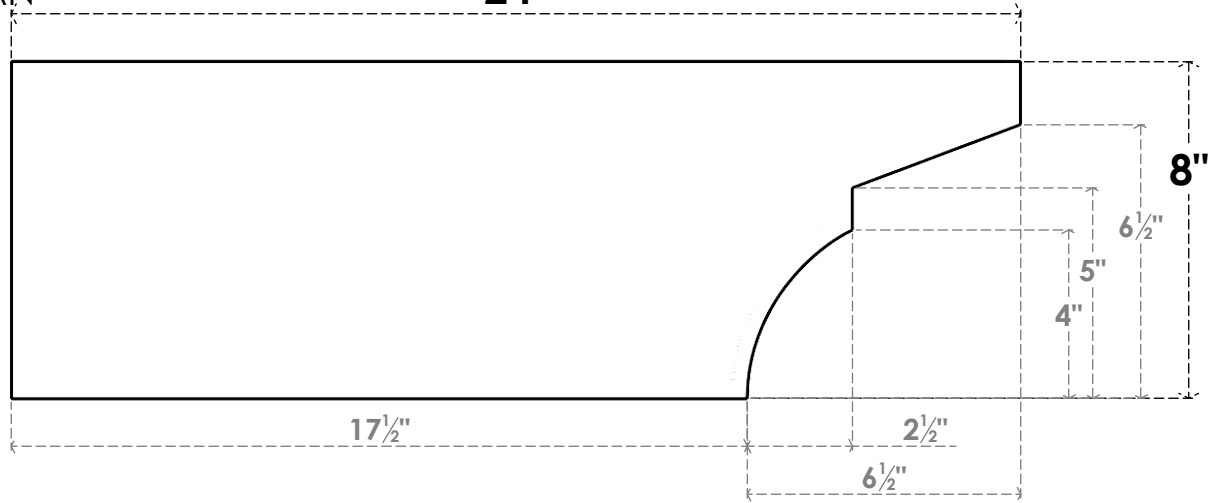

ITEM NUMBER: RFTURO040X08000X24000X008MON00RCPR

4"W X 8"H X 24"L TIMBERTHANE ROUGH CEDAR MONTEREY FAUX WOOD OPEN RAFTER TAIL, 8"L END, PRIMED TAN

SIDE PROFILE

FRONT PROFILE

ISOMETRIC

GENERATED DATE : 03/02/2023