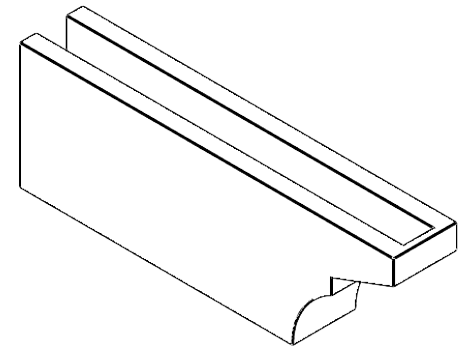

ITEM NUMBER: RFTURO040X08000X24000X008MON00RCPR

4"W X 8"H X 24"L TIMBERTHANE ROUGH CEDAR MONTEREY FAUX WOOD OPEN RAFTER TAIL, 8"L END, PRIMED TAN

SIDE PROFILE

FRONT PROFILE

ISOMETRIC

GENERATED DATE : 03/02/2023

EKENA MILLWORK
2300 WEST MAIN ST.
CLARKSVILLE, TX 75426
TOLL FREE: 866-607-0453
WWW.EKENAMILLWORK.COM

NOTES

1. INSTALLATION TO BE COMPLETED IN ACCORDANCE WITH MANUFACTURER'S SPECIFICATIONS.
2. DRAWING MAY NOT BE TO SCALE
3. THIS DRAWING IS INTENDED FOR DESIGN AND PLANNING PURPOSES ONLY.
4. ALL INFORMATION CONTAINED HEREIN WAS CURRENT AT THE TIME OF DEVELOPMENT BUT MUST BE REVIEWED AND APPROVED BY THE PRODUCT MANUFACTURER TO BE CONSIDERED ACCURATE.
5. TIMBERTHANE ARCHITECTURAL PRODUCTS ARE MADE FROM HIGH DENSITY URETHANE AND COME FACTORY PRIMED