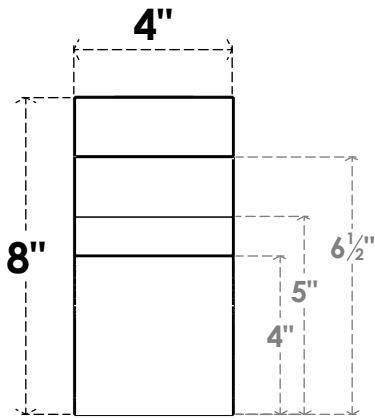

ITEM NUMBER: RFTURO040X08000X24000X008MON00RCPR

4"W X 8"H X 24"L TIMBERTHANE ROUGH CEDAR MONTEREY FAUX WOOD OPEN RAFTER TAIL, 8"L END, PRIMED TAN

SIDE PROFILE

FRONT PROFILE

ISOMETRIC

GENERATED DATE : 03/02/2023