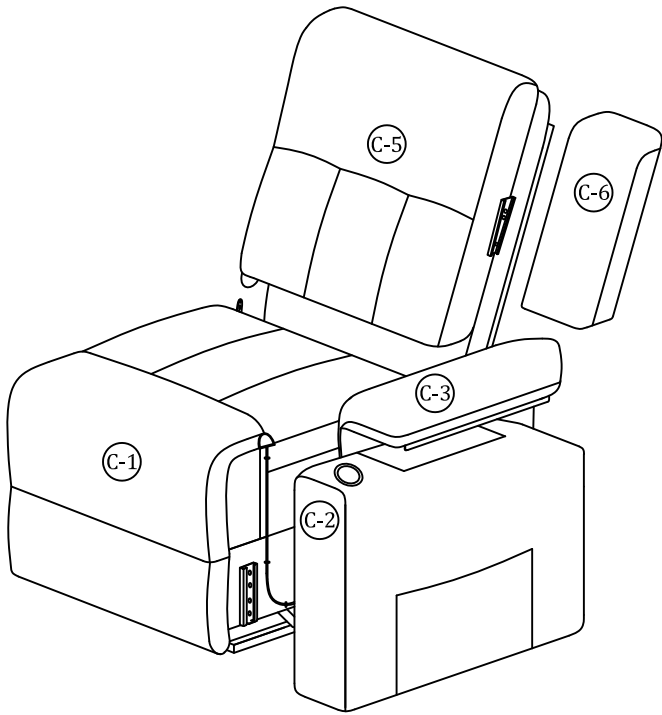

Ⓑ-1 1pc

Functional Seat Frame

Ⓑ-2 1pc

Back Frame

Ⓑ-3 1pc

Backrest Cover

Assembly Instruction of Sofa

Step 1

Take out of B-3 and C-5 from the bottom of B-1

Step 2

Insert B-2 into B-3 before sticking Nylon Fastener

Step 3

Step 4

Assembly Instruction of Sofa

Hardware parts

Structural accessories

Main structure accessories

(C-1) 1pc

Functional Seat Frame(R)

(C-2) 1pc

Armrest(R)

(C-3) 1pc

Armrest Pad(R)

(C-4) 1pc