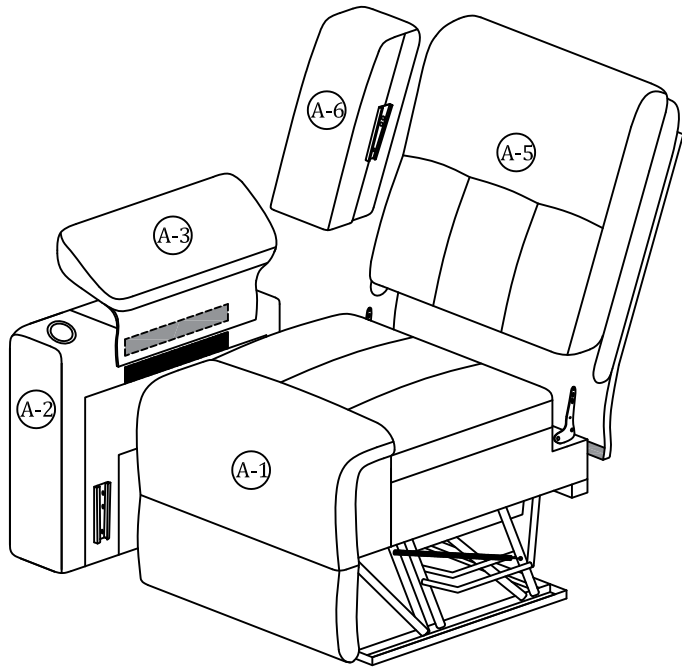

BOX3

intermediate position

-  (B-1) Functional Seat Frame **x1**
-  (B-2) Back Frame **x1**
-  (B-3) Backrest Cover **x1**

Right position

-  (C-5) Backrest Cover(R) **x1**

BOX4

Left position

-  (A-2) Armrest(L) **x1**
-  (A-5) Backrest Cover (L) **x1**

Right position

-  (C-2) Armrest(R) **x1**

Assembly Instruction of Sofa

Hardware parts

Structural accessories

Main structure accessories

① 1pc

Functional Seat Frame(L)

② 1pc

Armrest(L)

③ 1pc

Armrest Pad(L)

④ 1pc

Back Frame(L)

⑤ 1pc

Backrest Cover(L)