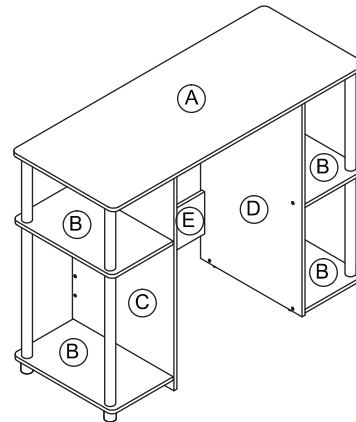

Assembly Instructio
Compact Computer Study Desk

00:30

Approx. 30 minutes

Recomm. 2 Person

Tool Required

No	Hardware List	Qty
1	Mini Fix Bolt	4pcs
2	Mini Fix Cam	4pcs
3	Screw	16pcs
4	Dowel	12pcs
5	Round Pole	2pcs
6	Long Round Pole	4pcs
7	Extra Long Pole	2pcs
8	Small Round Leg	2pcs
9	Round Leg	2pcs
10	Nail Leg	4pcs

No	Parts List	Qty
A	Top Panel	1pc
B	Side Shelf Panel	4pcs
C	Left Side Panel	1pc
D	Right Side Panel	1pc
E	Back Support Panel	2pcs

USEFUL HINTS BEFORE YOU START:

1. Read each step carefully before starting.
2. It is important that each step is performed in correct order to avoid difficulties.
3. Identify, sort and count the parts before assembly.
4. Assemble your furniture on packaging cardboard to prevent scratch or damage.
5. Clean the product with mild cleanser using soft damped cloth. Do not use harsh or abrasive cleanser.
6. Using incompatible hardware might cause damage to product.