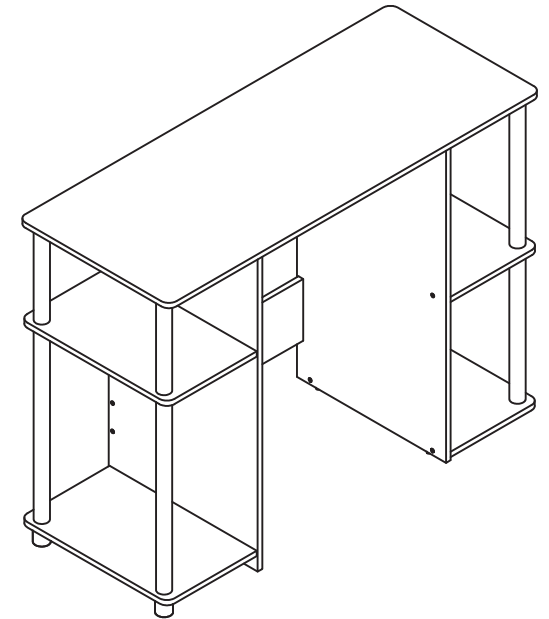

Assembly Instructio
Compact Computer Study Desk

00:30

Approx. 30 minutes

Recomm. 2 Person

Tool Required

No	Hardware List	Qty
1	Mini Fix Bolt	4pcs
2	Mini Fix Cam	4pcs
3	Screw	16pcs
4	Dowel	12pcs
5	Round Pole	2pcs
6	Long Round Pole	4pcs
7	Extra Long Pole	2pcs
8	Small Round Leg	2pcs
9	Round Leg	2pcs
10	Nail Leg	4pcs

No	Parts List	Qty
A	Top Panel	1pc
B	Side Shelf Panel	4pcs
C	Left Side Panel	1pc
D	Right Side Panel	1pc
E	Back Support Panel	2pcs

USEFUL HINTS BEFORE YOU START:

1. Read each step carefully before starting.
2. It is important that each step is performed in correct order to avoid difficulties.
3. Identify, sort and count the parts before assembly.
4. Assemble your furniture on packaging cardboard to prevent scratch or damage.
5. Clean the product with mild cleanser using soft damped cloth. Do not use harsh or abrasive cleanser.
6. Using incompatible hardware might cause damage to product.