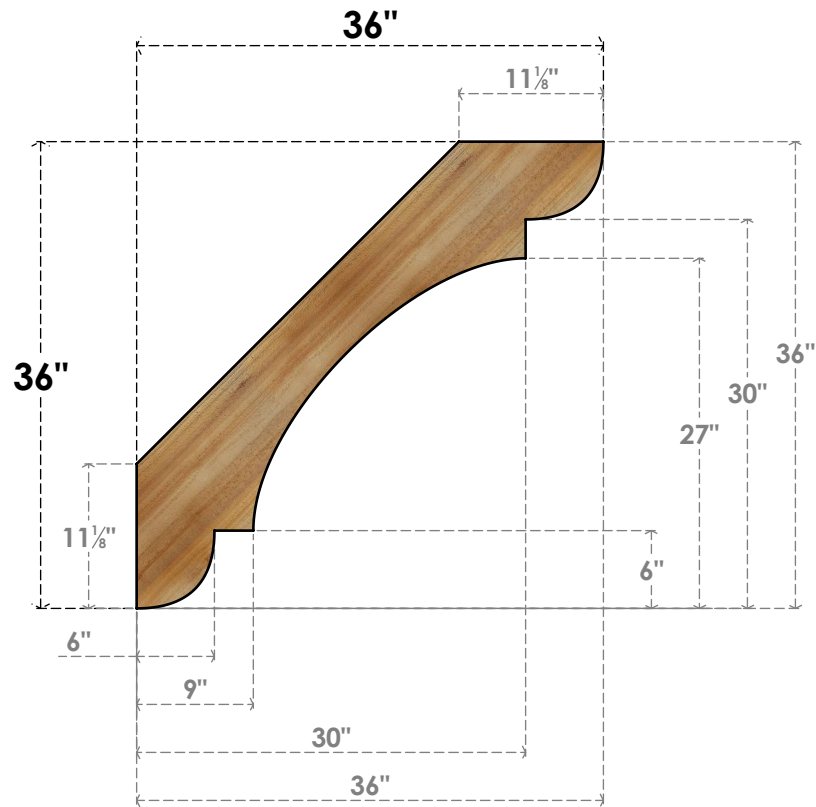

# BRC04X36X36OLY00RWR

4"W X 36"D X 36"H OLYMPIC ROUGH SAWN BRACE, WESTERN RED CEDAR

**SIDE**

**FRONT**

EKENA MILLWORK  
 2300 WEST MAIN ST.  
 CLARKSVILLE, TX 75426  
 TOLL FREE: 866-607-0453  
 WWW.EKENAMILLWORK.COM

**NOTES**

1. INSTALLATION TO BE COMPLETED IN ACCORDANCE WITH MANUFACTURER'S SPECIFICATIONS.
2. DRAWING MAY NOT BE TO SCALE
3. THIS DRAWING IS INTENDED FOR DESIGN AND PLANNING PURPOSES ONLY.
4. ALL INFORMATION CONTAINED HEREIN WAS CURRENT AT THE TIME OF DEVELOPMENT BUT MUST BE REVIEWED AND APPROVED BY THE PRODUCT MANUFACTURER TO BE CONSIDERED ACCURATE.
5. PRODUCTS ARE NOT KILN DRIED. THIS ITEM IS UNIQUE AND WILL CONTAIN THE NATURAL VARIATIONS THAT THE WOOD SPECIES OFFERS. THIS MAY RESULT IN VARIATIONS UP TO 1/4"