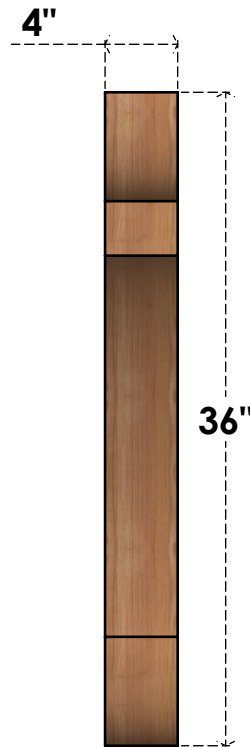

# BRC04X36X36OLY00RWR

4"W X 36"D X 36"H OLYMPIC ROUGH SAWN BRACE, WESTERN RED CEDAR

**SIDE**

**FRONT**

EKENA MILLWORK  
 2300 WEST MAIN ST.  
 CLARKSVILLE, TX 75426  
 TOLL FREE: 866-607-0453  
 WWW.EKENAMILLWORK.COM

**NOTES**

1. INSTALLATION TO BE COMPLETED IN ACCORDANCE WITH MANUFACTURER'S SPECIFICATIONS.
2. DRAWING MAY NOT BE TO SCALE
3. THIS DRAWING IS INTENDED FOR DESIGN AND PLANNING PURPOSES ONLY.
4. ALL INFORMATION CONTAINED HEREIN WAS CURRENT AT THE TIME OF DEVELOPMENT BUT MUST BE REVIEWED AND APPROVED BY THE PRODUCT MANUFACTURER TO BE CONSIDERED ACCURATE.
5. PRODUCTS ARE NOT KILN DRIED. THIS ITEM IS UNIQUE AND WILL CONTAIN THE NATURAL VARIATIONS THAT THE WOOD SPECIES OFFERS. THIS MAY RESULT IN VARIATIONS UP TO 1/4"