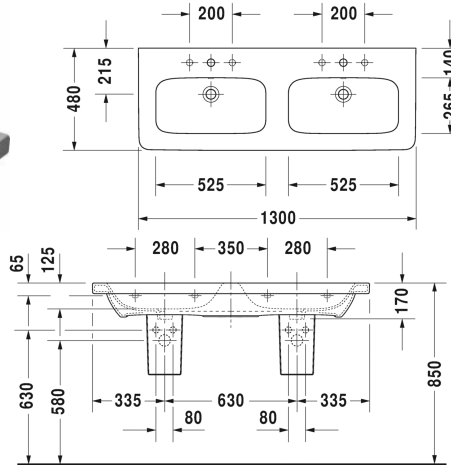

DuraStyle Double furniture washbasin & # 2338130000 / 2338130030

| < 51 1/8" Inch > |

Double furniture washbasin	Dimension	Weight	Order number
with overflow, with faucet deck, underside fully glazed, hardware included, wall-mounted, 51 1/8" Inch			
Colors			
00 White			
Variant			
●	51 1/8" x 18 7/8" Inch	72.7 lb	2338130000
●●●	51 1/8" x 18 7/8" Inch	72.7 lb	2338130030
Infobox			
For installing ceramics larger than 47 1/4", 2 sets of basin hardware # 6951000000 are required, When combined with pedestal or siphon cover, 2 of each are mandatory, Washbasin is not ADA compliant in combination with pedestal, siphon cover or metal console			
Sanitary ceramics with the special WonderGliss surface finish will remain clean and attractive-looking for a long time to come. When ordering WonderGliss please add a "1" as eleventh digit to the model number.			
Siphon for washbasin with outlet pipe 11 3/4"	1 1/4" Inch	1.3 lb	005026

DuraStyle Double furniture washbasin & # 2338130000 /
2338130030

|< 51 1/8" Inch >|

Suitable products	
Siphon cover for # 231955, 231960, 231965, 232012, 232010, 232080, 232065, 232610, 232680, 232510, 232580, 233813, 232460, 232455,	085830
Pedestal for # 231955, 231960, 231965, 232012, 232010, 232080, 232065, 232610, 232680, 232510, 232580, 233813, 232460, 232455,	085829
Vanity unit wall-mounted 1 pull-out compartment, for DuraStyle # 233813, 48 3/8" x 17 3/4" Inch	DS6398
Vanity unit wall-mounted 2 drawers, upper drawer including cut-out for siphon and siphon cover, for DuraStyle # 233813, 48 3/8" x 17 3/4" Inch	DS6498

All drawings contain the necessary measurements which are subject to standard tolerances. They are stated in inch & mm and are non-binding. Exact measurements, in particular for customized installation scenarios, can only be taken from the finished ceramic piece.