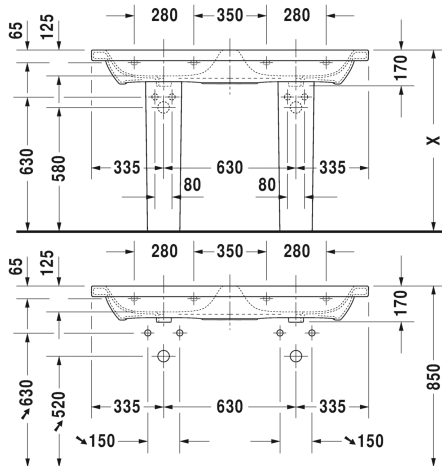

DuraStyle Double furniture washbasin & # 2338130000 / 2338130030

| < 51 1/8" Inch > |

Double furniture washbasin	Dimension	Weight	Order number
with overflow, with faucet deck, underside fully glazed, hardware included, wall-mounted, 51 1/8" Inch			
Colors			
00 White			
Variant			
●	51 1/8" x 18 7/8" Inch	72.7 lb	2338130000
●●●	51 1/8" x 18 7/8" Inch	72.7 lb	2338130030
Infobox			
For installing ceramics larger than 47 1/4", 2 sets of basin hardware # 6951000000 are required, When combined with pedestal or siphon cover, 2 of each are mandatory, Washbasin is not ADA compliant in combination with pedestal, siphon cover or metal console			
Sanitary ceramics with the special WonderGliss surface finish will remain clean and attractive-looking for a long time to come. When ordering WonderGliss please add a "1" as eleventh digit to the model number.			
Siphon for washbasin with outlet pipe 11 3/4"	1 1/4" Inch	1.3 lb	005026

DuraStyle Double furniture washbasin & # 2338130000 /
2338130030

|< 51 1/8" Inch >|

Suitable products	
Siphon cover for # 231955, 231960, 231965, 232012, 232010, 232080, 232065, 232610, 232680, 232510, 232580, 233813, 232460, 232455,	085830
Pedestal for # 231955, 231960, 231965, 232012, 232010, 232080, 232065, 232610, 232680, 232510, 232580, 233813, 232460, 232455,	085829
Vanity unit wall-mounted 1 pull-out compartment, for DuraStyle # 233813, 48 3/8" x 17 3/4" Inch	DS6398
Vanity unit wall-mounted 2 drawers, upper drawer including cut-out for siphon and siphon cover, for DuraStyle # 233813, 48 3/8" x 17 3/4" Inch	DS6498

All drawings contain the necessary measurements which are subject to standard tolerances. They are stated in inch & mm and are non-binding. Exact measurements, in particular for customized installation scenarios, can only be taken from the finished ceramic piece.