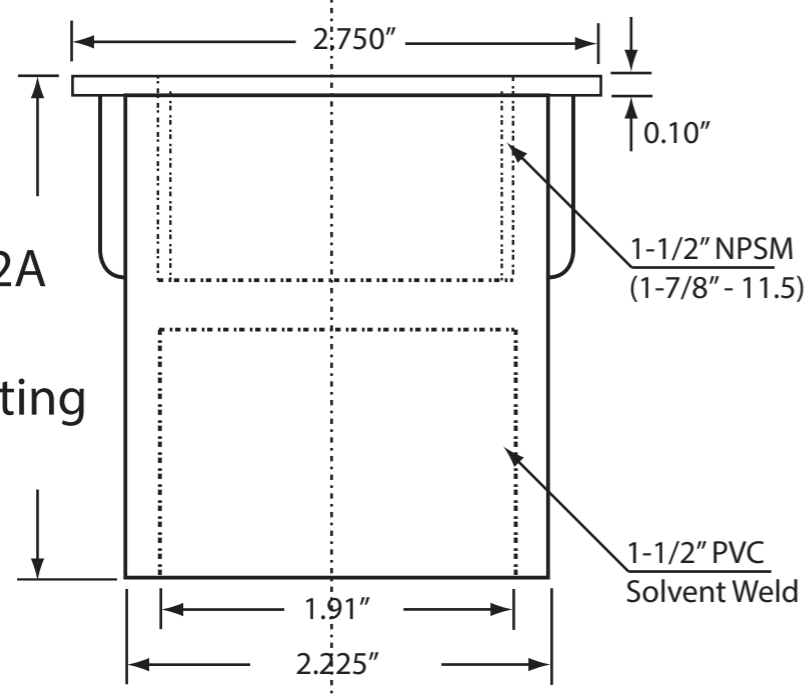

1.51"-27 UNF-2B  
(1-1/2" Tubular)  
45 deg. Chamfer

442P or 442A  
Sch 40  
Adapter Fitting

Rubber Cone Washer

Foam Washer

Red Fiber Gasket

<b>WESTBRASS</b> <small>Fine Decorative Plumbing Since 1935</small>		2429 E. Olympic Blvd. Los Angeles, CA 90021	
TITLE Brass Tip-Toe Strainer for Integral Overflow Tubs			
DWG NO.	D98LTBAA	DATE	11-18-2017
Scale	NTS	REV	C
mrohfs		Sheet	1 of 1