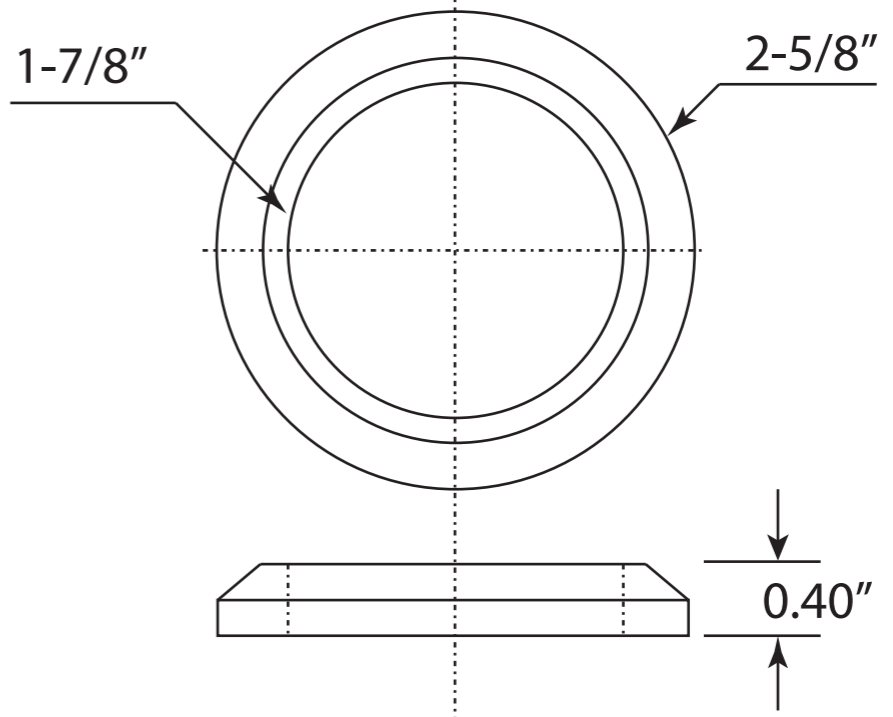

1.51"-27 UNF-2B  
(1-1/2" Tubular)  
45 deg. Chamfer

442P or 442A  
Sch 40  
Adapter Fitting

Rubber Cone Washer

Foam Washer

Red Fiber Gasket

<b>WESTBRASS</b> <small>Fine Decorative Plumbing Since 1935</small>		2429 E. Olympic Blvd. Los Angeles, CA 90021	
TITLE Brass Tip-Toe Strainer for Integral Overflow Tubs			
DWG NO.	D98LTBAA	DATE	11-18-2017
Scale	NTS	REV	C
mrohfs		Sheet	1 of 1