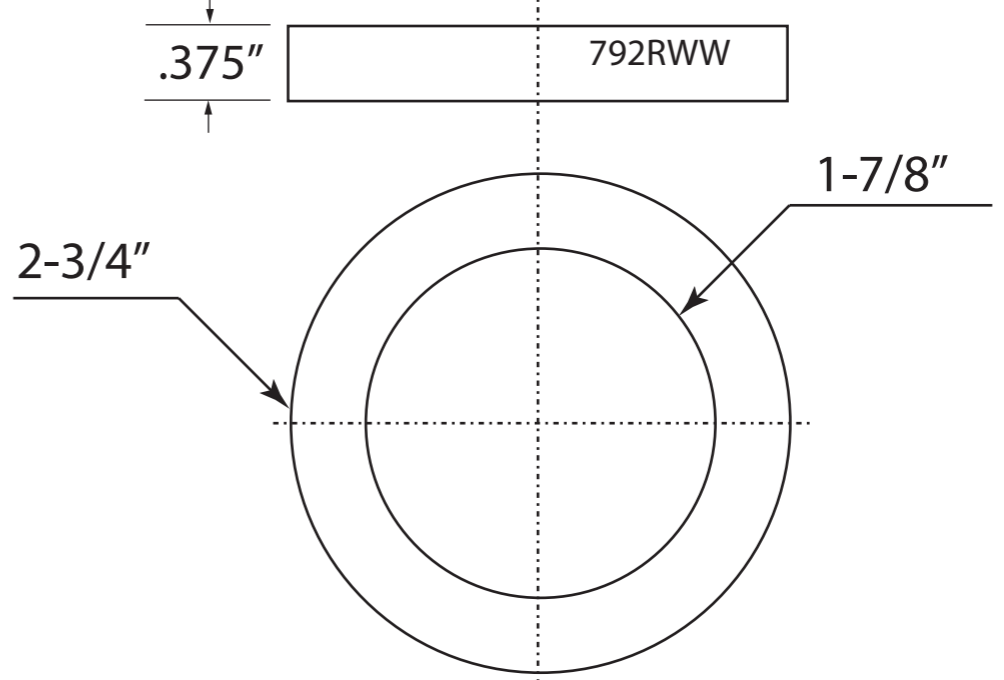

1.51"-27 UNF-2B  
(1-1/2" Tubular)  
45 deg. Chamfer

442P or 442A  
Sch 40  
Adapter Fitting

Rubber Cone Washer

Foam Washer

Red Fiber Gasket

<b>WESTBRASS</b> <small>Fine Decorative Plumbing Since 1935</small>		2429 E. Olympic Blvd. Los Angeles, CA 90021	
TITLE Brass Tip-Toe Strainer for Integral Overflow Tubs			
DWG NO.	D98LTBAA	DATE	11-18-2017
Scale	NTS	REV	C
mrohfs		Sheet	1 of 1