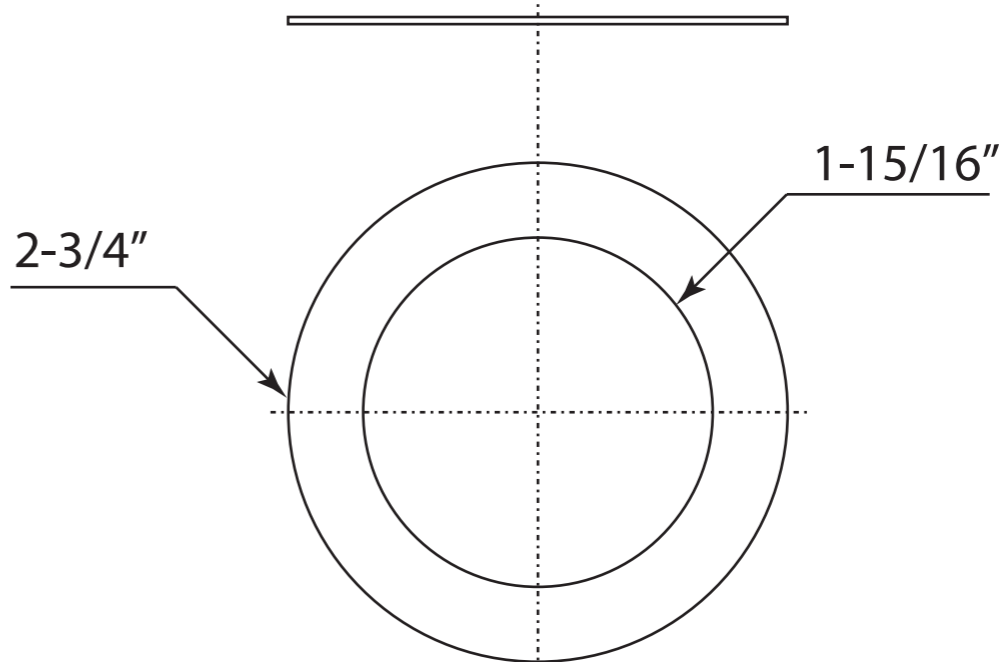

1.51"-27 UNF-2B  
(1-1/2" Tubular)  
45 deg. Chamfer

442P or 442A  
Sch 40  
Adapter Fitting

Rubber Cone Washer

Foam Washer

Red Fiber Gasket

<b>WESTBRASS</b> <small>Fine Decorative Plumbing Since 1935</small>		2429 E. Olympic Blvd. Los Angeles, CA 90021	
TITLE Brass Tip-Toe Strainer for Integral Overflow Tubs			
DWG NO.	D98LTBAA	DATE	11-18-2017
Scale	NTS	REV	C
mrohfs		Sheet	1 of 1