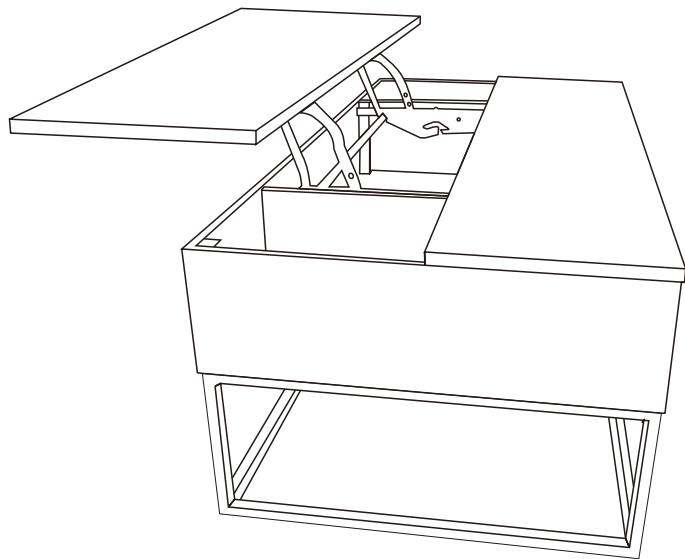

Cortney's Collection

LIFT-TOP COFFEE TABLE

1170596CC-BLUE
1170996CC-GREEN

CONTACT OUR CUSTOMER SERVICE DEPARTMENT WITH ANY QUESTIONS:

- EMAIL: SUPPORT@CORTNEYS COLLECTION.COM
- REGISTER YOUR PRODUCT AT CORTNEYS COLLECTION.COM

B341170596CC00HV-BLUE
B341170996CC00HV-GREEN

FOLLOW US:

MAXIMUM LOADS

THIS UNIT HAS BEEN DESIGNED TO SUPPORT THE MAXIMUM LOADS SHOWN. EXCEEDING THESE LOAD LIMITS COULD CAUSE SAGGING, INSTABILITY, PRODUCT COLLAPSE, AND/OR SERIOUS INJURY.