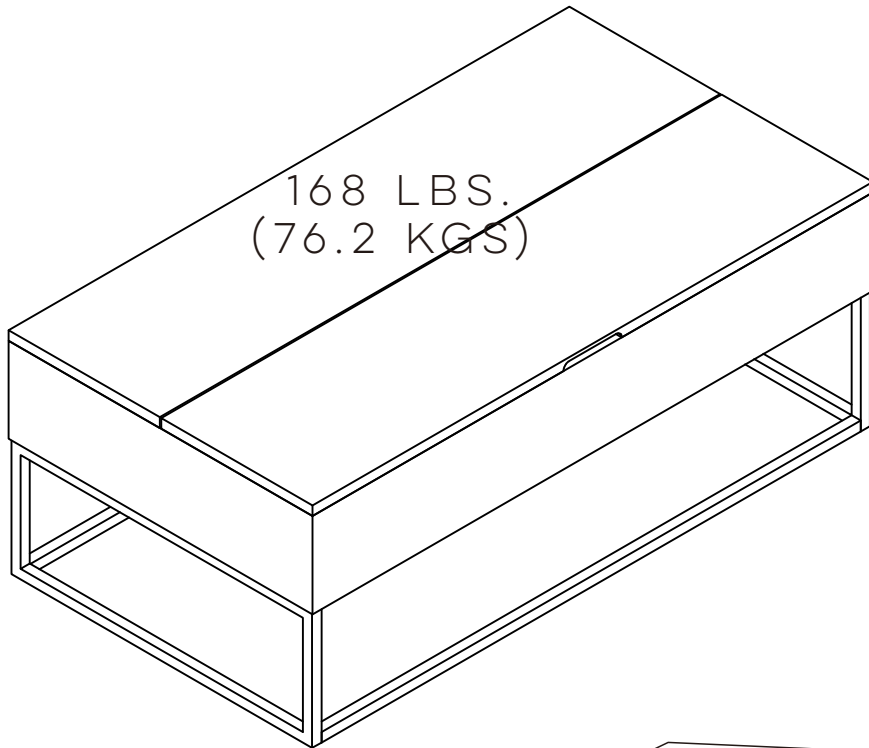

Cortney's Collection

LIFT-TOP COFFEE TABLE

1170596CC-BLUE
1170996CC-GREEN

CONTACT OUR CUSTOMER SERVICE DEPARTMENT WITH ANY QUESTIONS:

- EMAIL: SUPPORT@CORTNEYS COLLECTION.COM
- REGISTER YOUR PRODUCT AT CORTNEYS COLLECTION.COM

B341170596CC00HV-BLUE
B341170996CC00HV-GREEN

FOLLOW US:

MAXIMUM LOADS

THIS UNIT HAS BEEN DESIGNED TO SUPPORT THE MAXIMUM LOADS SHOWN. EXCEEDING THESE LOAD LIMITS COULD CAUSE SAGGING, INSTABILITY, PRODUCT COLLAPSE, AND/OR SERIOUS INJURY.