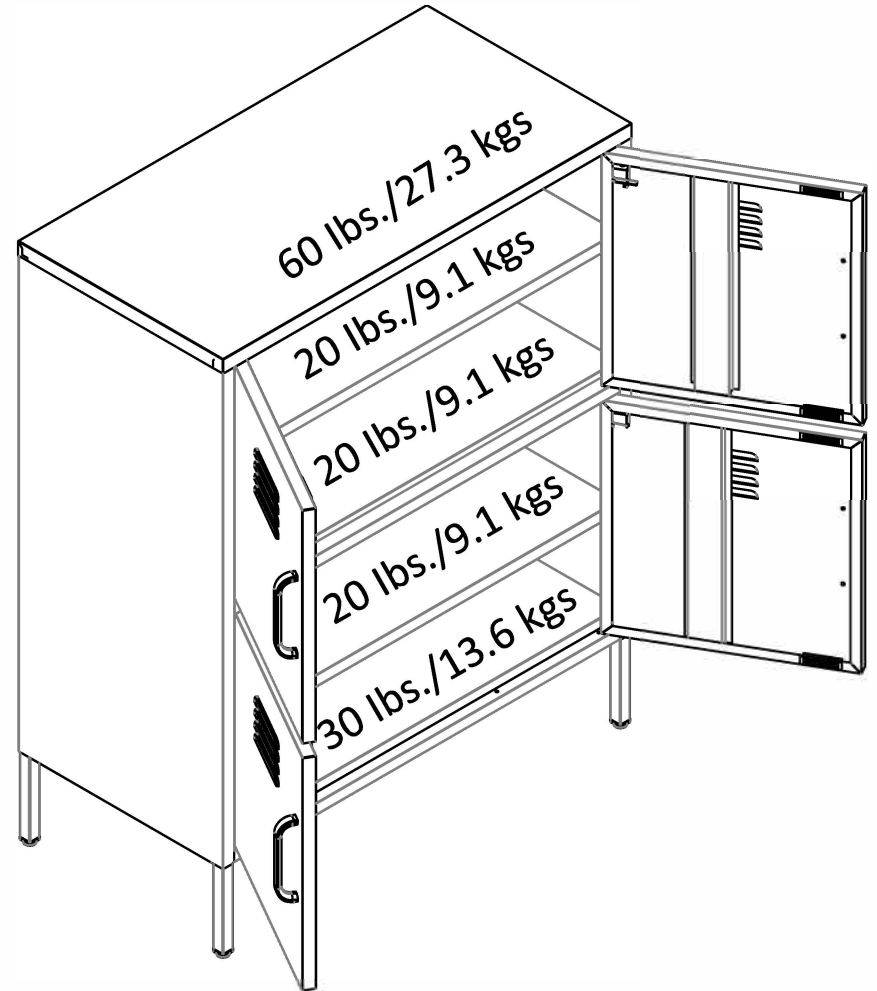

4 Door Cabinet

Wood Breakdown:
Total Storage: 7.50 cubic feet

Overall Product Size:
31.5"W x 15.75"D x 39.96"H
80cm W x 40cm D x 101.5cm H

Maximum Weight Capacities
Unit Weight: 41.04 lbs (23.2 kg)