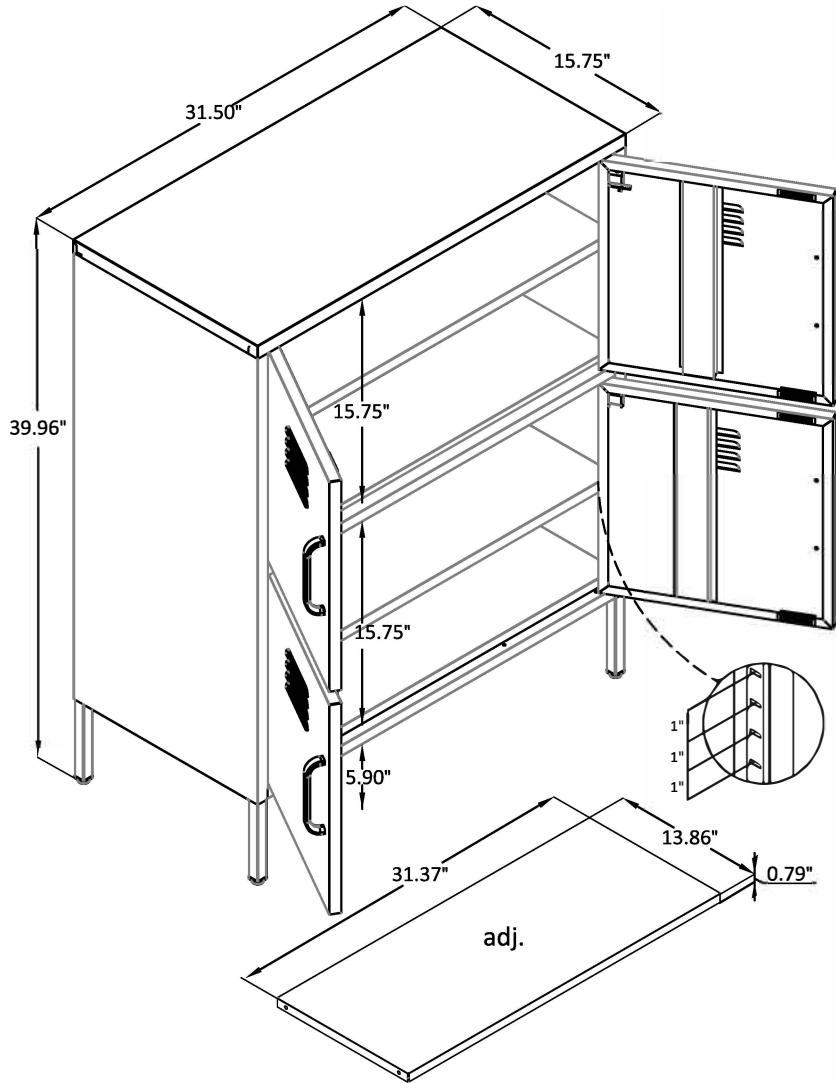

4 Door Cabinet

Wood Breakdown:
Total Storage: 7.50 cubic feet

Overall Product Size:
31.5"W x 15.75"D x 39.96"H
80cm W x 40cm D x 101.5cm H

Maximum Weight Capacities
Unit Weight: 41.04 lbs (23.2 kg)