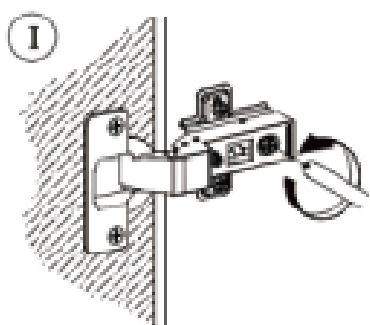

Pay attention to the difference between the middle parts of the two types of door hinges.

- The large curved door hinges(G) are used on the outermost door plates
- And the small curved door hinges(H) are used on the door panel in the middle of the cabinet

K

L