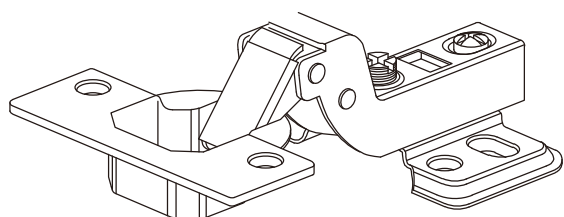

					
①9	1pc	②0	1pc	②1	1pc
					
②2	2pcs	②3	1pc	②4	1pc
					
②5	4pcs	②6	4pcs	②7	4pcs
					
②8	4pcs	②9	1pc	③0	1pc

Hardware

							
Cam bolt		Cam Lock		6x30mm Wood dowel		4x30mm screw	
A	51+2pcs	B	51+2pcs	C	22+2pcs	D	16+2pcs
							
4pcs		3,5x12mm screw		4 pcs		Anti-dumping device	
E	4pcs	F	128+5pcs	G	4 pcs	H	2pcs
							
300MM		300MM		300MM		300MM	
CL	4 pcs	CR	4pcs	DL	4 pcs	DR	4 pcs
							
4x40mm screw		4x25mm screw		8pcs		8pcs	
I	15+1pcs	J	16pcs+1	K	8pcs	L	8pcs
							
8pcs		17pcs		4x12mm screw		3x18mm screw	
M.	8pcs	T	17pcs	O	64pcs	P.	12+1pcs
							
R	2pcs						

SPARE BAG

THE SPARE BAG INCLUDED EXTRA HARDWARE FOR DAMAGED OR MISSING SMALL HARDWARE WHILE YOU ARE ASSEMBLING

Pay attention to the difference between the middle parts of the two types of door hinges.

- The large curved door hinges(G) are used on the outermost door plates
- And the small curved door hinges(H) are used on the door panel in the middle of the cabinet