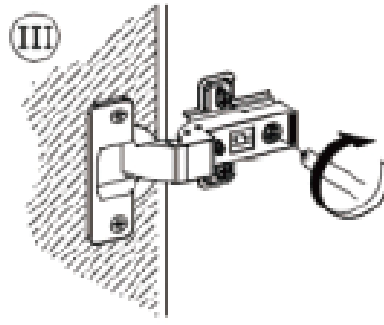

Pay attention to the difference between the middle parts of the two types of door hinges.

- The large curved door hinges(G) are used on the outermost door plates
- And the small curved door hinges(H) are used on the door panel in the middle of the cabinet

K

L