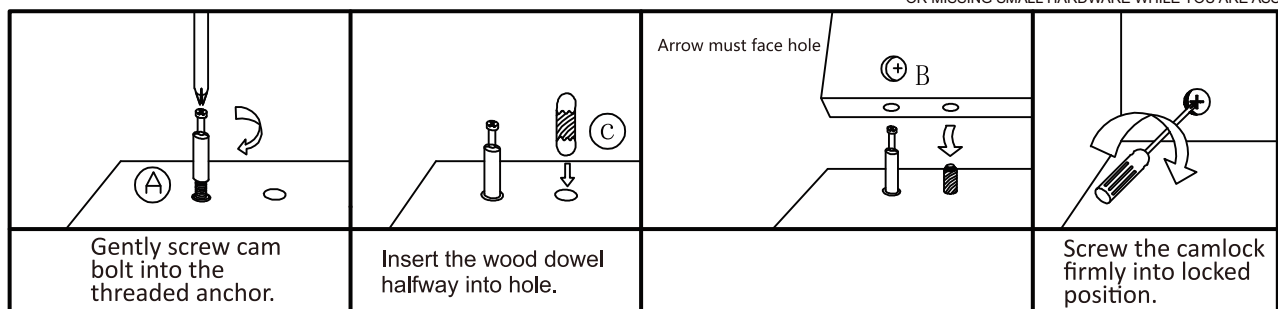

					
①9	1pc	②0	1pc	②1	1pc
					
②2	2pcs	②3	1pc	②4	1pc
					
②5	4pcs	②6	4pcs	②7	4pcs
					
②8	4pcs	②9	1pc	③0	1pc

Hardware

							
Cam bolt		Cam Lock		6x30mm Wood dowel		4x30mm screw	
A	51+2pcs	B	51+2pcs	C	22+2pcs	D	16+2pcs
							
4pcs		3,5x12mm screw		4 pcs		Anti-dumping device	
E	4pcs	F	128+5pcs	G	4 pcs	H	2pcs
							
300MM		300MM		300MM		300MM	
CL	4 pcs	CR	4pcs	DL	4 pcs	DR	4 pcs
							
4x40mm screw		4x25mm screw		8pcs		8pcs	
I	15+1pcs	J	16pcs+1	K	8pcs	L	8pcs
							
8pcs		17pcs		4x12mm screw		3x18mm screw	
M.	8pcs	T	17pcs	O	64pcs	P.	12+1pcs
							
R	2pcs						

SPARE BAG

THE SPARE BAG INCLUDED EXTRA HARDWARE FOR DAMAGED OR MISSING SMALL HARDWARE WHILE YOU ARE ASSEMBLING

Pay attention to the difference between the middle parts of the two types of door hinges.

- The large curved door hinges(G) are used on the outermost door plates
- And the small curved door hinges(H) are used on the door panel in the middle of the cabinet