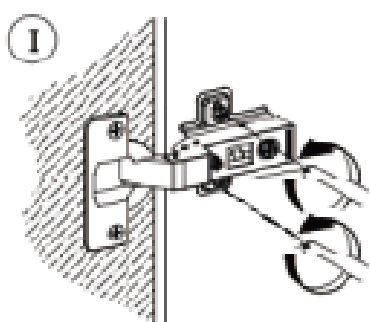

Pay attention to the difference between the middle parts of the two types of door hinges.

- The large curved door hinges(G) are used on the outermost door plates
- And the small curved door hinges(H) are used on the door panel in the middle of the cabinet

K

L