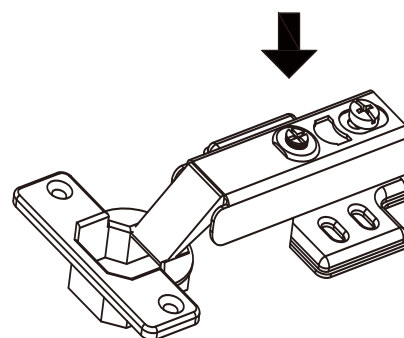

Pay attention to the difference between the middle parts of the two types of door hinges.

- The large curved door hinges(G) are used on the outermost door plates
- And the small curved door hinges(H) are used on the door panel in the middle of the cabinet

K

L