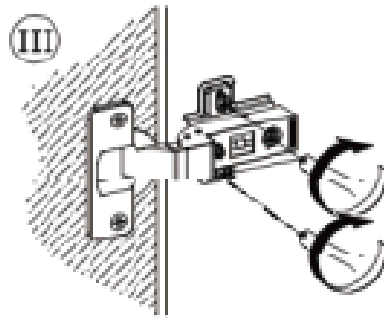

Pay attention to the difference between the middle parts of the two types of door hinges.

- The large curved door hinges(G) are used on the outermost door plates
- And the small curved door hinges(H) are used on the door panel in the middle of the cabinet

K

L