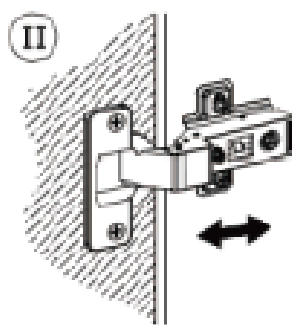

Pay attention to the difference between the middle parts of the two types of door hinges.

- The large curved door hinges(G) are used on the outermost door plates
- And the small curved door hinges(H) are used on the door panel in the middle of the cabinet

K

L