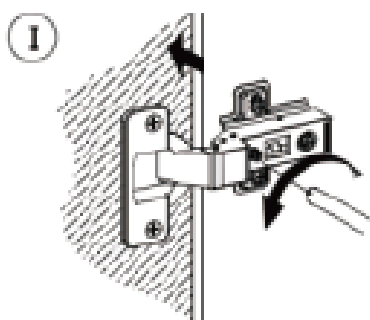

Pay attention to the difference between the middle parts of the two types of door hinges.

- The large curved door hinges(G) are used on the outermost door plates
- And the small curved door hinges(H) are used on the door panel in the middle of the cabinet

K

L