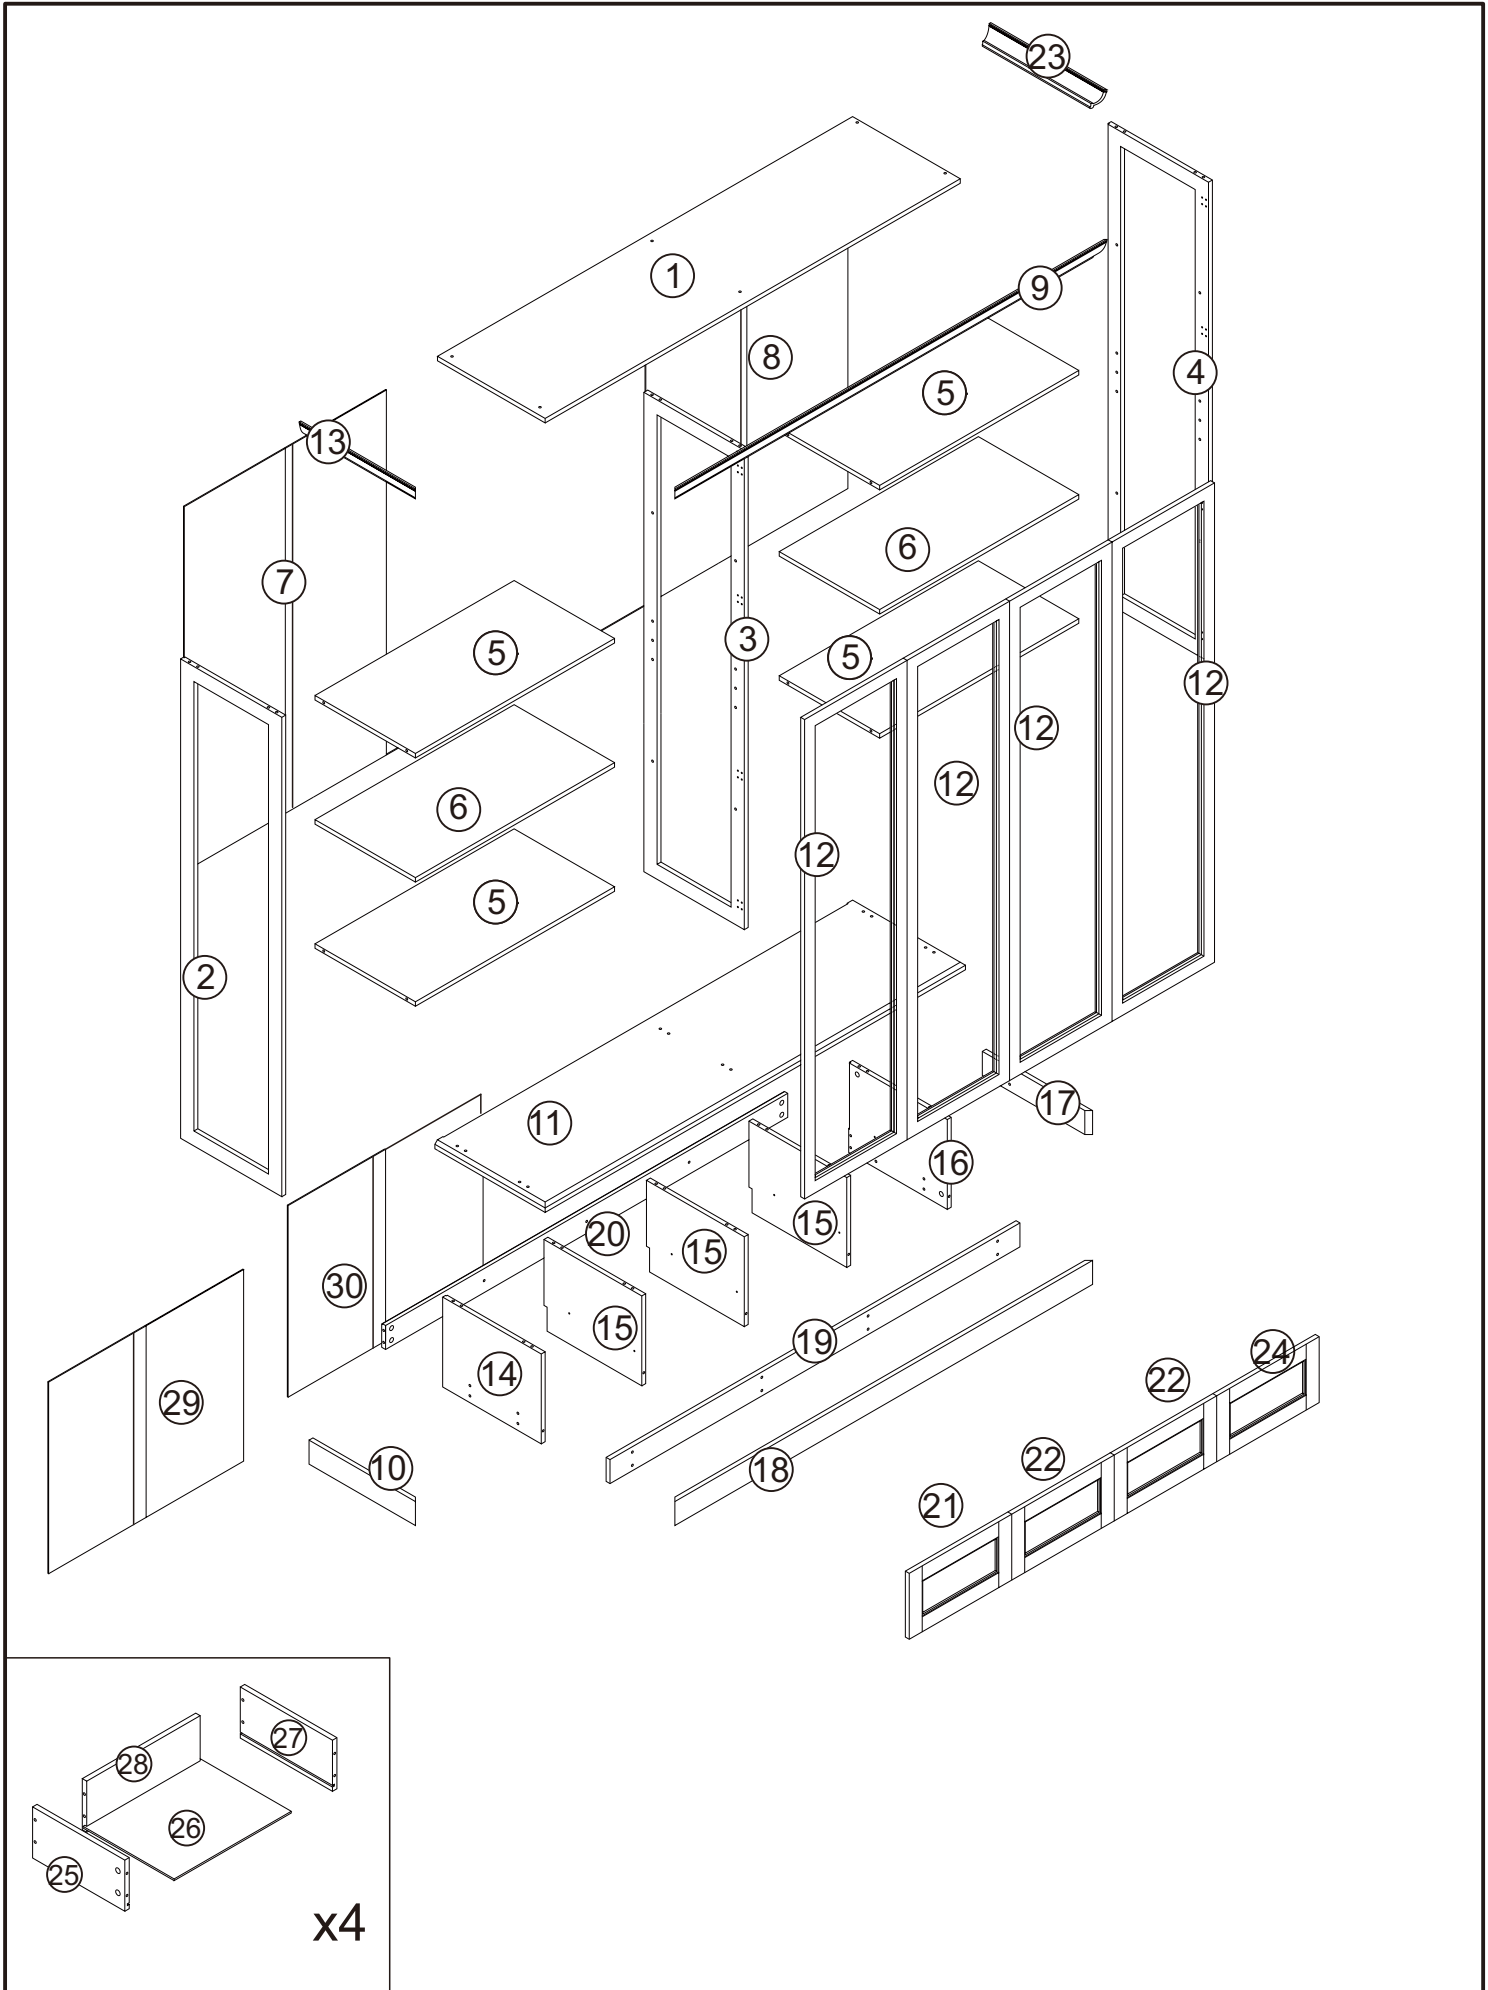

Installation instruction

Parts and Operation Elements

		
① 1pc	② 1pc	③ 1pc
		
④ 1pc	⑤ 4pc	⑥ 2pc
		
⑦ 1pc	⑧ 1pc	⑨ 1pc
		
⑩ 1pc	⑪ 1pc	⑫ 4pcs
		
⑬ 2pcs	⑭ 1pc	⑮ 3pcs
		
⑯ 1pc	⑰ 1pc	⑱ 1pc

Parts and Operation Elements

					
①9	1pc	②0	1pc	②1	1pc
					
②2	2pcs	②3	1pc	②4	1pc
					
②5	4pcs	②6	4pcs	②7	4pcs
					
②8	4pcs	②9	1pc	③0	1pc

Hardware

							
Cam bolt		Cam Lock		6x30mm Wood dowel		4x30mm screw	
A	51+2pcs	B	51+2pcs	C	22+2pcs	D	16+2pcs
							
4pcs		3,5x12mm screw		4 pcs		Anti-dumping device	
E	4pcs	F	128+5pcs	G	4 pcs	H	2pcs
							
300MM		300MM		300MM		300MM	
CL	4 pcs	CR	4pcs	DL	4 pcs	DR	4 pcs
							
4x40mm screw		4x25mm screw		8pcs		8pcs	
I	15+1pcs	J	16pcs+1	K	8pcs	L	8pcs
							
8pcs		17pcs		4x12mm screw		3x18mm screw	
M.	8pcs	T	17pcs	O	64pcs	P.	12+1pcs
							
R	2pcs						

SPARE BAG

THE SPARE BAG INCLUDED EXTRA HARDWARE FOR DAMAGED OR MISSING SMALL HARDWARE WHILE YOU ARE ASSEMBLING

Pay attention to the difference between the middle parts of the two types of door hinges.

- The large curved door hinges(G) are used on the outermost door plates
- And the small curved door hinges(H) are used on the door panel in the middle of the cabinet