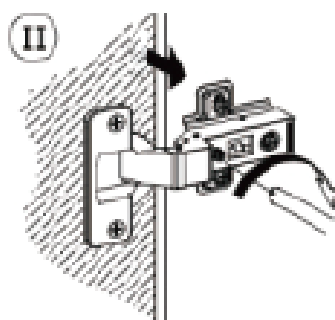

Pay attention to the difference between the middle parts of the two types of door hinges.

- The large curved door hinges(G) are used on the outermost door plates
- And the small curved door hinges(H) are used on the door panel in the middle of the cabinet

K

L