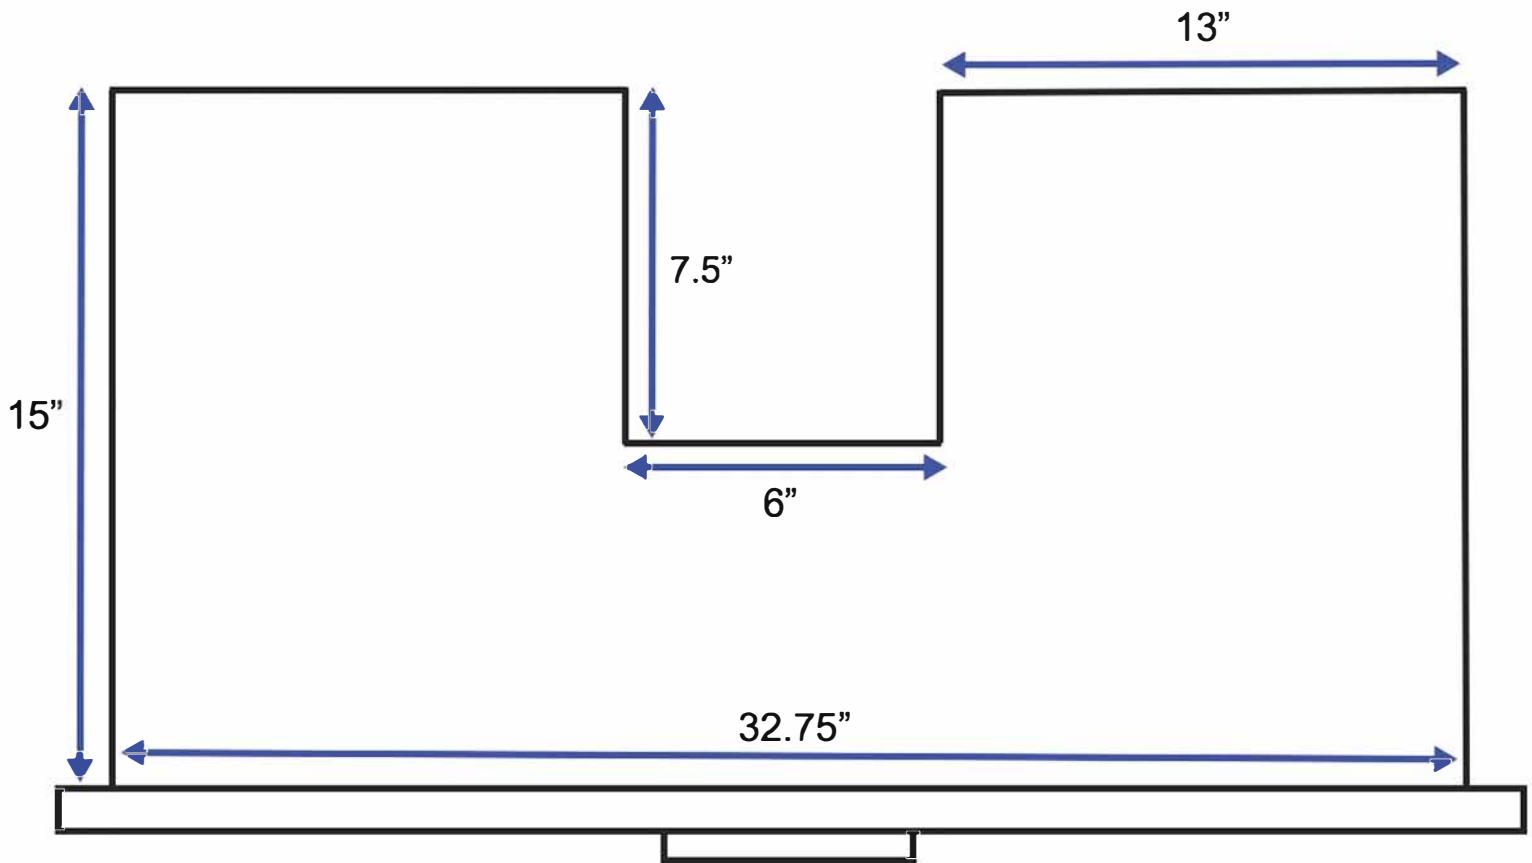

36-inch Vanity Middle Drawer - Bird's Eye View

All measurements are approximate and rounded to the nearest quarter inch.
Please allow for a slight margin of error.