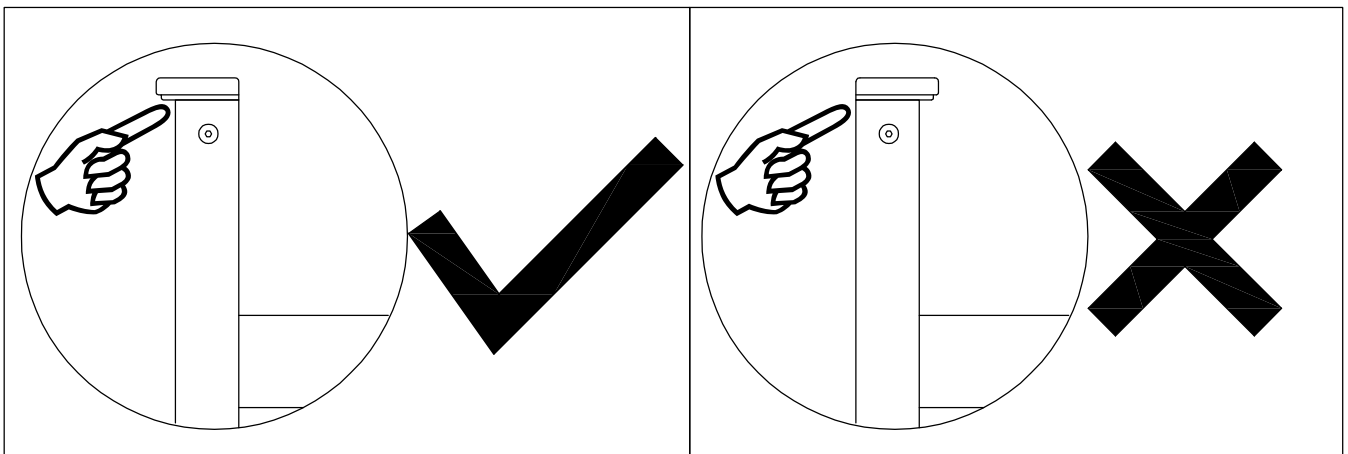

IF YOUR ORDER IS NOT PERFECT, OR IF YOU WOULD LIKE ANY ASSISTANCE; PLEASE FEEL FREE TO CONTACT US.

WE ARE HAPPY TO HELP!

TWIN BED
LIT SIMPLE
CAMA INDIVIDUAL

TWIN BED LIT SIMPLE CAMA INDIVIDUAL

 **WARNING:**
CHOKING HAZARD--Small Parts
Not for children under 3 years.
To be Assembled by an Adult

Not Include
Non Inclus
No Incluido

6x

2x

20055 (4*30mm)
4x

20055 (4*30mm)
2x

8x
#20055 (4*30mm)

ENGLISH

Thank you for your purchase. We hope you and your kids will love it!
Please keep these assembly instructions for future reference.