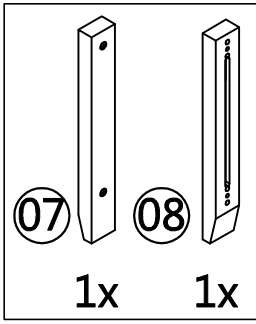

IF YOUR ORDER IS NOT PERFECT, OR IF YOU WOULD LIKE ANY ASSISTANCE; PLEASE FEEL FREE TO CONTACT US.

WE ARE HAPPY TO HELP!

TWIN BED
LIT SIMPLE
CAMA INDIVIDUAL

TWIN BED LIT SIMPLE CAMA INDIVIDUAL

 **WARNING:**
CHOKING HAZARD--Small Parts
Not for children under 3 years.
To be Assembled by an Adult

Not Include
Non Inclus
No Incluido

6x

2x

20055 (4*30mm)
4x

20055 (4*30mm)
2x

8x
#20055 (4*30mm)

ENGLISH

Thank you for your purchase. We hope you and your kids will love it!
Please keep these assembly instructions for future reference.