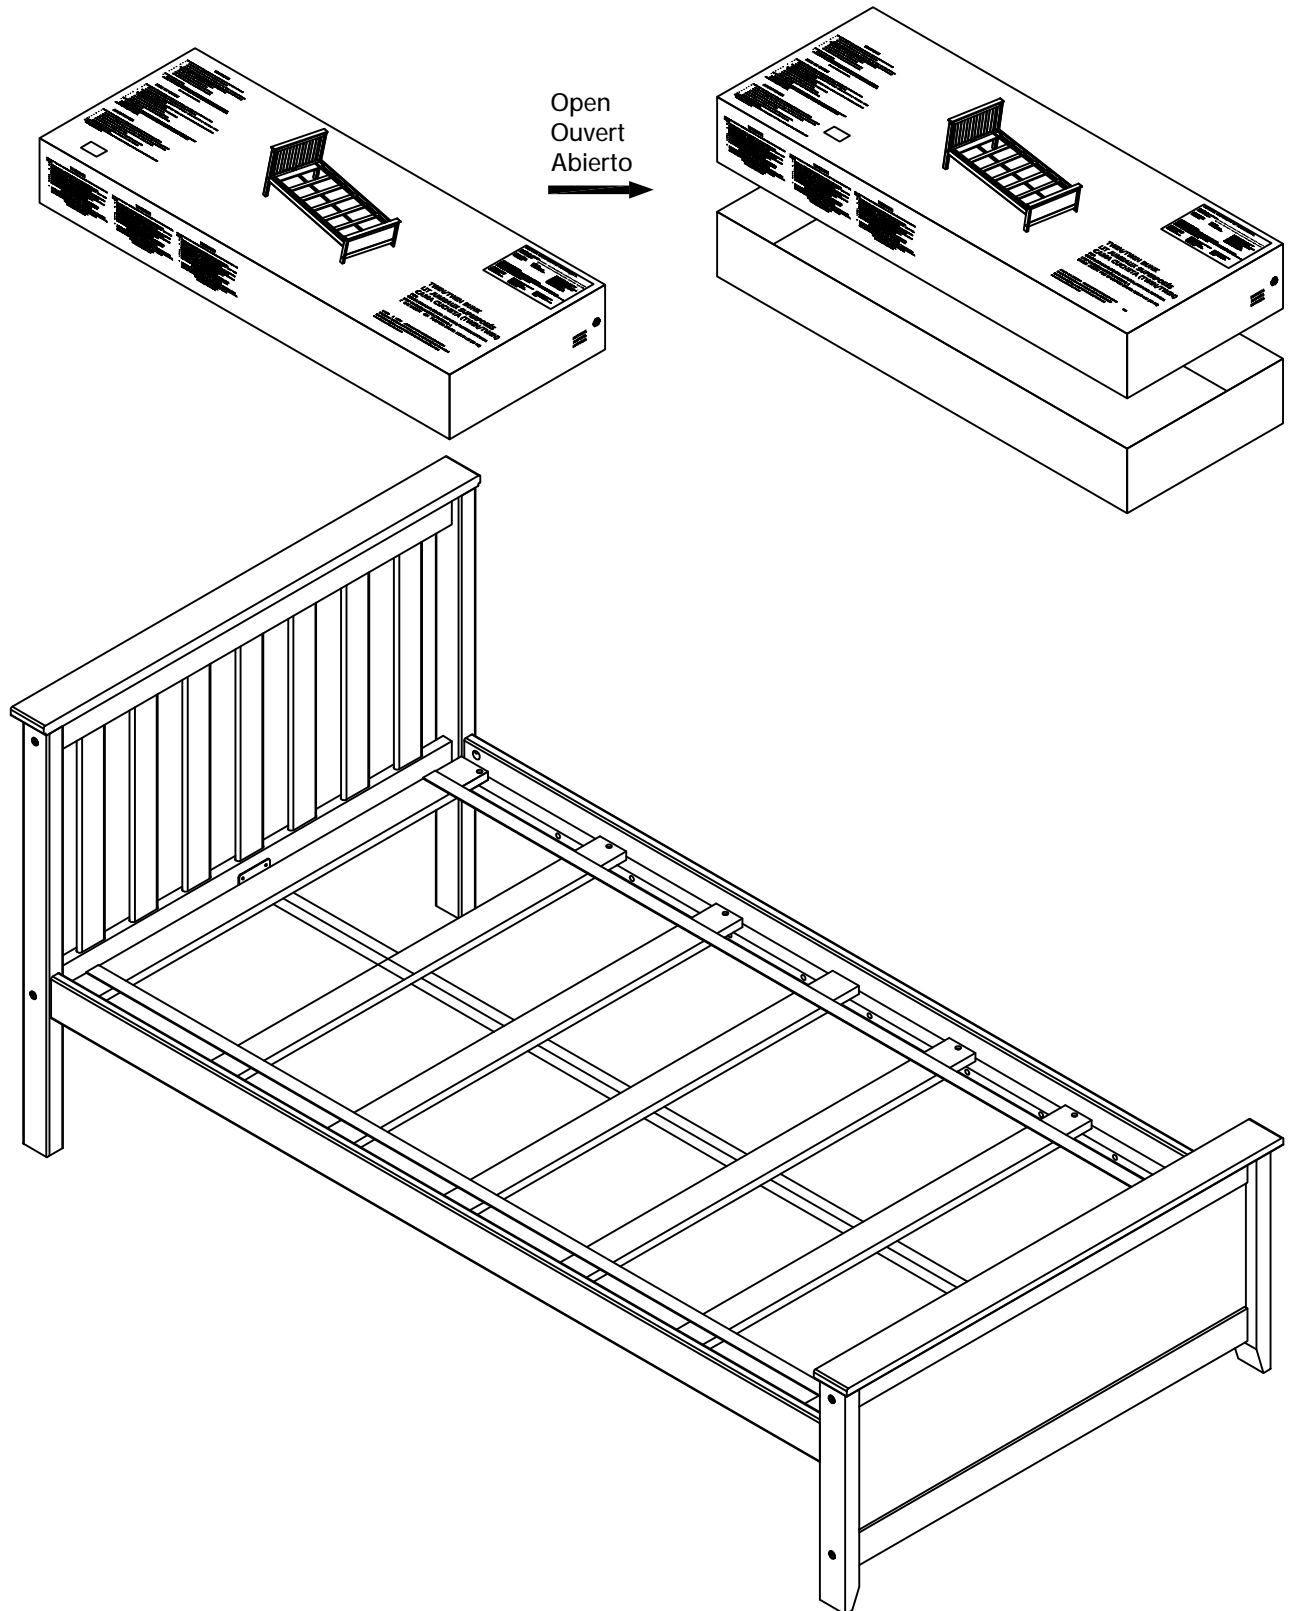

IF YOUR ORDER IS NOT PERFECT, OR IF YOU WOULD LIKE ANY ASSISTANCE; PLEASE FEEL FREE TO CONTACT US.

WE ARE HAPPY TO HELP!

TWIN BED
LIT SIMPLE
CAMA INDIVIDUAL

TWIN BED LIT SIMPLE CAMA INDIVIDUAL

 **WARNING:**
CHOKING HAZARD--Small Parts
Not for children under 3 years.
To be Assembled by an Adult

Not Include
Non Inclus
No Incluido

6x

2x

20055 (4*30mm)
4x

20055 (4*30mm)
2x

8x
#20055 (4*30mm)

ENGLISH

Thank you for your purchase. We hope you and your kids will love it!
Please keep these assembly instructions for future reference.