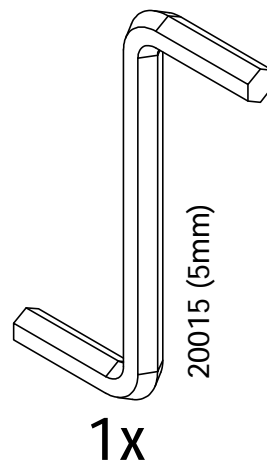

IF YOUR ORDER IS NOT PERFECT, OR IF YOU WOULD LIKE ANY ASSISTANCE; PLEASE FEEL FREE TO CONTACT US.

WE ARE HAPPY TO HELP!

TWIN BED
LIT SIMPLE
CAMA INDIVIDUAL

TWIN BED LIT SIMPLE CAMA INDIVIDUAL

 **WARNING:**
CHOKING HAZARD--Small Parts
Not for children under 3 years.
To be Assembled by an Adult

Not Include
Non Inclus
No Incluido

6x

2x

20055 (4*30mm)
4x

20055 (4*30mm)
2x

8x
#20055 (4*30mm)

ENGLISH

Thank you for your purchase. We hope you and your kids will love it!
Please keep these assembly instructions for future reference.