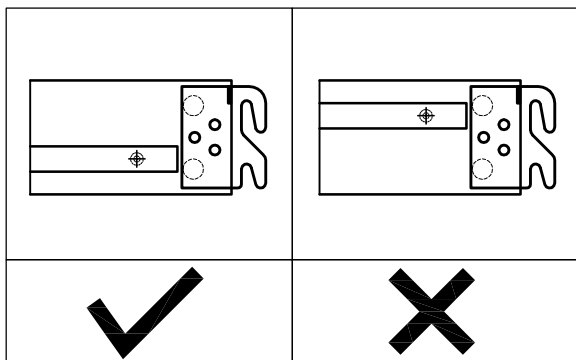

Not Include
Non Inclus
No Incluido

6x

2x

20055 (4*30mm)
4x

20055 (4*30mm)
2x

8x
#20055 (4*30mm)

ENGLISH

Thank you for your purchase. We hope you and your kids will love it!
Please keep these assembly instructions for future reference.

Important:

Safety is our number one concern – please follow these simple safety tips:
Remember to check and tighten bolts/hardware once every few month, as these may loosen with use over time.

Make sure to anchor your large dressers to the wall with the free anti-tip kit provided.
Read and follow the safety instructions on the card attached to the front of your dresser.