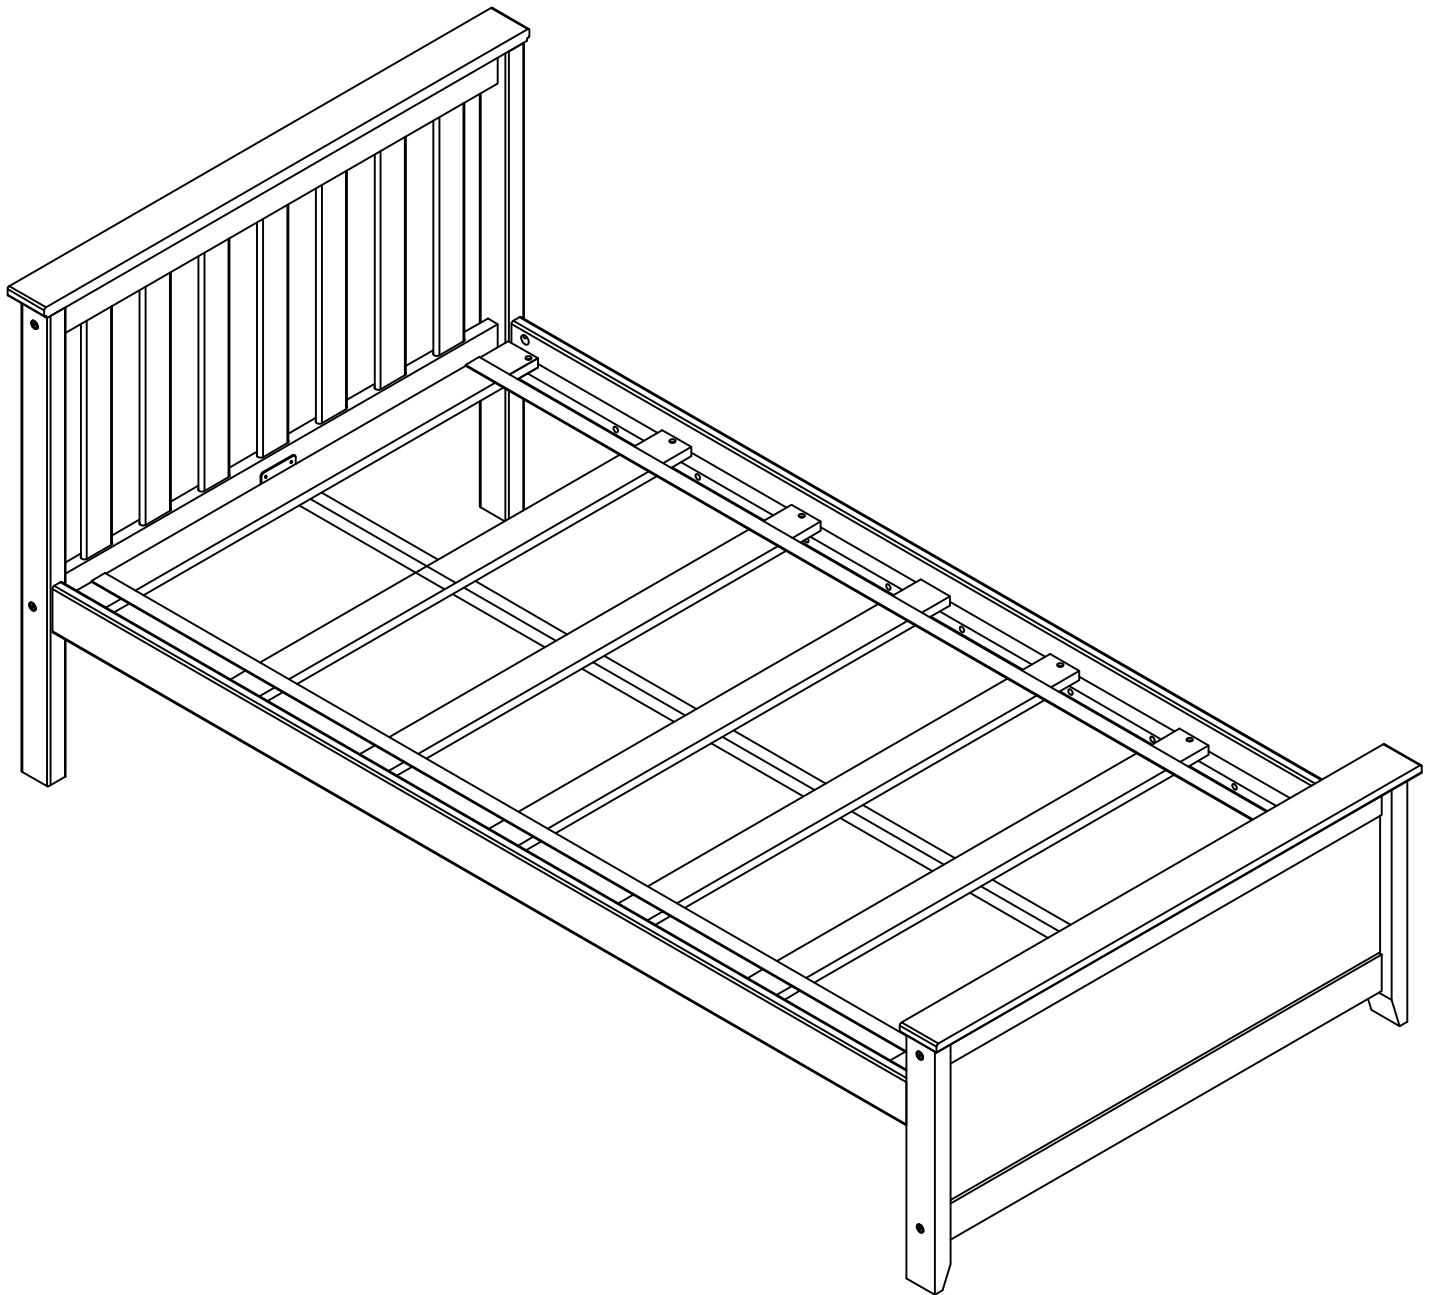

IF YOUR ORDER IS NOT PERFECT, OR IF YOU WOULD LIKE ANY ASSISTANCE; PLEASE FEEL FREE TO CONTACT US.

WE ARE HAPPY TO HELP!

TWIN BED
LIT SIMPLE
CAMA INDIVIDUAL

TWIN BED LIT SIMPLE CAMA INDIVIDUAL

 **WARNING:**
CHOKING HAZARD--Small Parts
Not for children under 3 years.
To be Assembled by an Adult

Not Include
Non Inclus
No Incluido

6x

2x

20055 (4*30mm)
4x

20055 (4*30mm)
2x

8x
#20055 (4*30mm)

ENGLISH

Thank you for your purchase. We hope you and your kids will love it!
Please keep these assembly instructions for future reference.