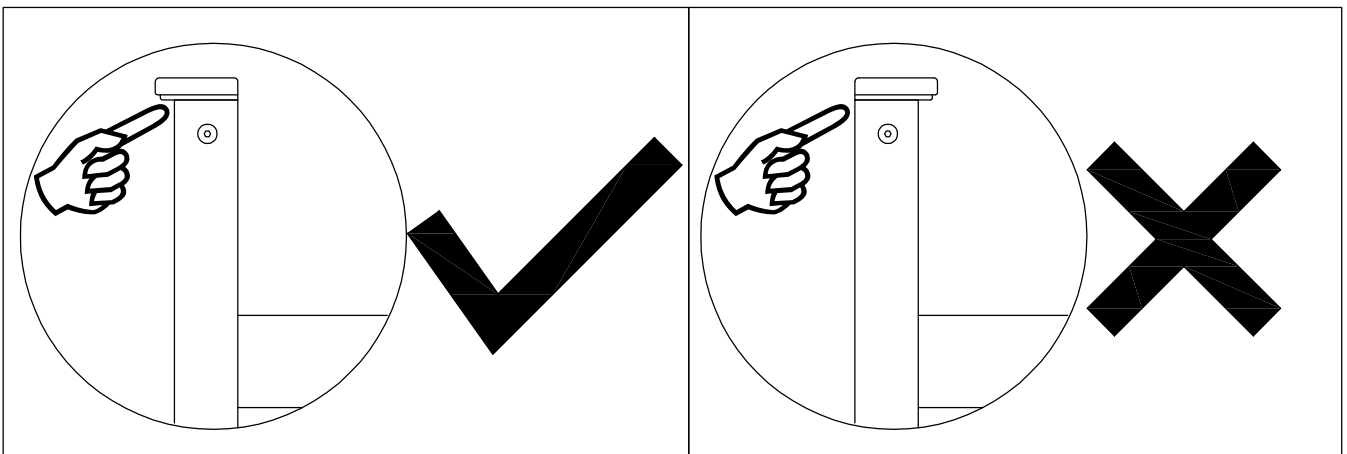

IF YOUR ORDER IS NOT PERFECT, OR IF YOU WOULD LIKE ANY ASSISTANCE; PLEASE FEEL FREE TO CONTACT US.

WE ARE HAPPY TO HELP!

TWIN BED
LIT SIMPLE
CAMA INDIVIDUAL

TWIN BED LIT SIMPLE CAMA INDIVIDUAL

 **WARNING:**
CHOKING HAZARD--Small Parts
Not for children under 3 years.
To be Assembled by an Adult

Not Include
Non Inclus
No Incluido

6x

2x

20055 (4*30mm)
4x

20055 (4*30mm)
2x

8x
#20055 (4*30mm)

ENGLISH

Thank you for your purchase. We hope you and your kids will love it!
Please keep these assembly instructions for future reference.