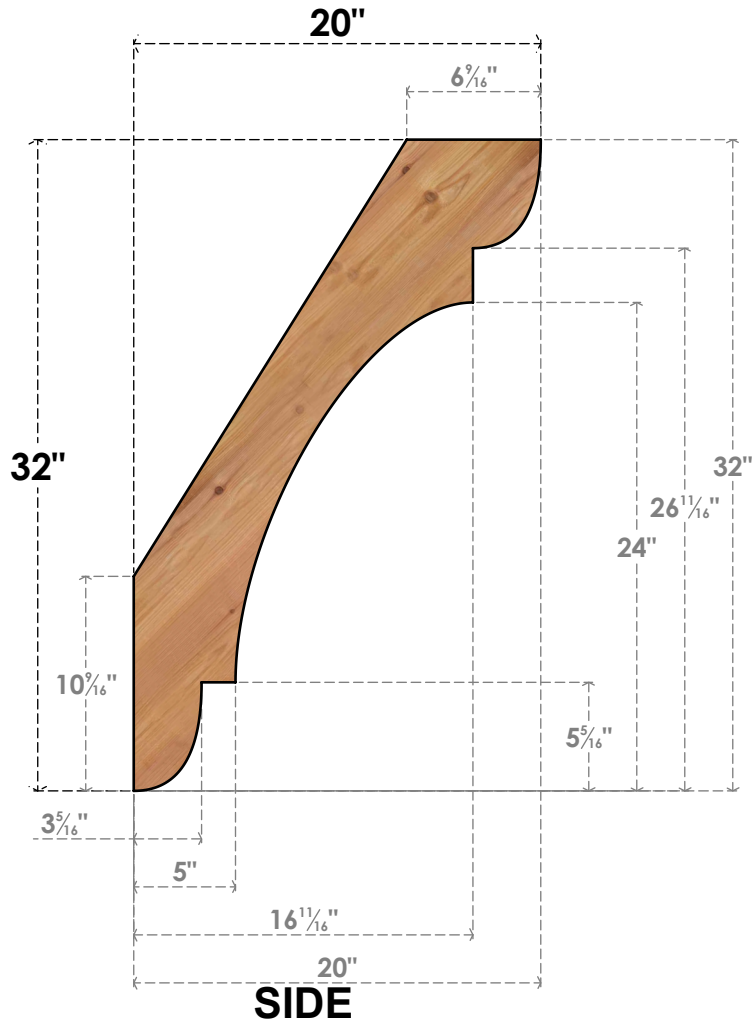

BRC06X20X32OLY00SWR

5 1/2"W X 20"D X 32"H OLYMPIC SMOOTH BRACE, WESTERN RED CEDAR

EKENA MILLWORK
 2300 WEST MAIN ST.
 CLARKSVILLE, TX 75426
 TOLL FREE: 866-607-0453
 WWW.EKENAMILLWORK.COM

NOTES

1. INSTALLATION TO BE COMPLETED IN ACCORDANCE WITH MANUFACTURER'S SPECIFICATIONS.
2. DRAWING MAY NOT BE TO SCALE
3. THIS DRAWING IS INTENDED FOR DESIGN AND PLANNING PURPOSES ONLY.
4. ALL INFORMATION CONTAINED HEREIN WAS CURRENT AT THE TIME OF DEVELOPMENT BUT MUST BE REVIEWED AND APPROVED BY THE PRODUCT MANUFACTURER TO BE CONSIDERED ACCURATE.
5. PRODUCTS ARE NOT KILN DRIED. THIS ITEM IS UNIQUE AND WILL CONTAIN THE NATURAL VARIATIONS THAT THE WOOD SPECIES OFFERS. THIS MAY RESULT IN VARIATIONS UP TO 1/4"