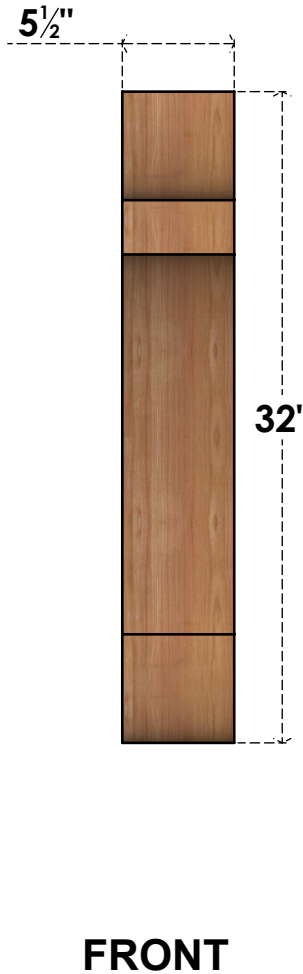

BRC06X20X32OLY00SWR

5 1/2"W X 20"D X 32"H OLYMPIC SMOOTH BRACE, WESTERN RED CEDAR

EKENA MILLWORK
 2300 WEST MAIN ST.
 CLARKSVILLE, TX 75426
 TOLL FREE: 866-607-0453
 WWW.EKENAMILLWORK.COM

NOTES

1. INSTALLATION TO BE COMPLETED IN ACCORDANCE WITH MANUFACTURER'S SPECIFICATIONS.
2. DRAWING MAY NOT BE TO SCALE
3. THIS DRAWING IS INTENDED FOR DESIGN AND PLANNING PURPOSES ONLY.
4. ALL INFORMATION CONTAINED HEREIN WAS CURRENT AT THE TIME OF DEVELOPMENT BUT MUST BE REVIEWED AND APPROVED BY THE PRODUCT MANUFACTURER TO BE CONSIDERED ACCURATE.
5. PRODUCTS ARE NOT KILN DRIED. THIS ITEM IS UNIQUE AND WILL CONTAIN THE NATURAL VARIATIONS THAT THE WOOD SPECIES OFFERS. THIS MAY RESULT IN VARIATIONS UP TO 1/4"