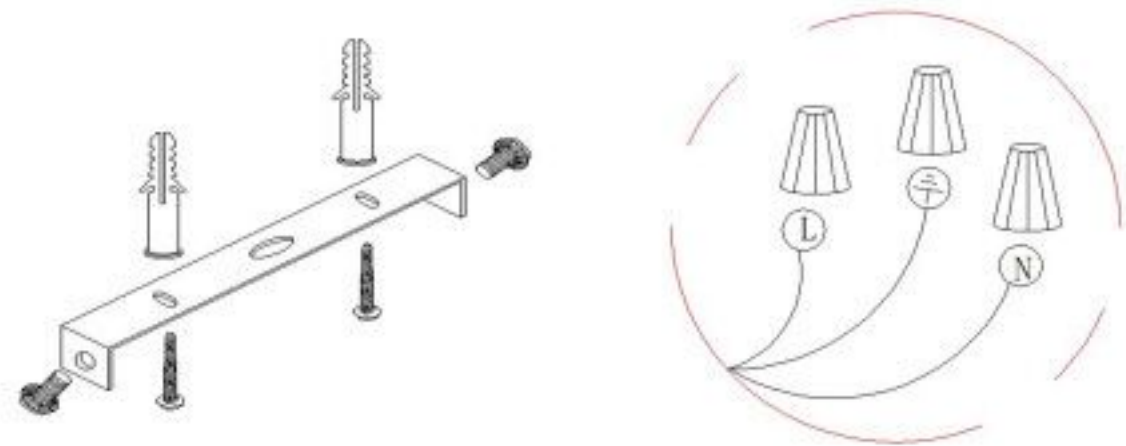

Installation Instruction

Product Parameters

Input Voltage: AC110-240V 50/60HZ

Adjustable Height: 1 Meter

Power: MAX 24W

Light Color: White Light

Please Power on Test then Installation!

Accessories

Quantity

Light body

1

Screw Bag

1

Remote Control

1