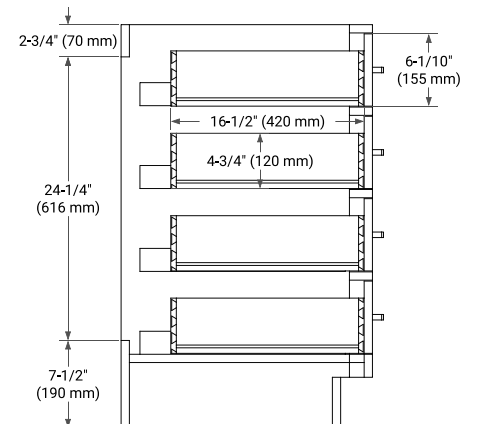

72" DOUBLE SINK BASE CABINET

BASE CABINET DIMENSIONS

72" W x 21.5" D x 34.5" H

FEATURES

- Solid wood frame & plywood panels
- Dovetail drawers and joints
- Soft closing doors & drawers

HARDWARE FINISHES*

Brushed Nickel Satin Brass Matte Black Polished Chrome

73" DOUBLE OVAL SINK COUNTERTOP WITH 1.5 IN. THICKNESS

OVERALL DIMENSIONS

73" W x 22" D x 1.5" H

COUNTERTOP OPTIONS

Carrara Marble

White Quartz

FEATURES

- Solid countertop with mitered edges & seams
- Undermount white oval sink
- Pre-drilled for 8" widespread faucet

INCLUDED

- Countertop
- Matching Backsplash
- Oval Sinks

COUNTERTOP PLAN VIEW

EDGE SIDE VIEW

THREE DIMENSIONAL COUNTERTOP VIEW