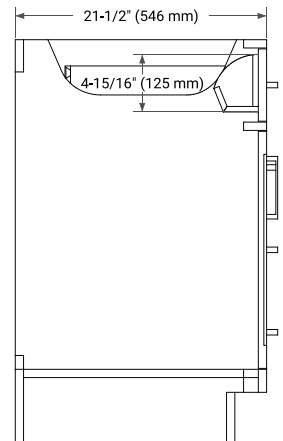

72" DOUBLE SINK BASE CABINET

BASE CABINET DIMENSIONS

72" W x 21.5" D x 34.5" H

FEATURES

- Solid wood frame & plywood panels
- Dovetail drawers and joints
- Soft closing doors & drawers

HARDWARE FINISHES*

Brushed Nickel   Satin Brass   Matte Black   Polished Chrome

Hardware comes preinstalled with the illustrated option. Other finishes are available on our online store if you prefer a different one.

AVAILABLE COLORS

White   Grey   Midnight Blue   Oak

FRONT VIEW

SIDE VIEW

PLAN VIEW