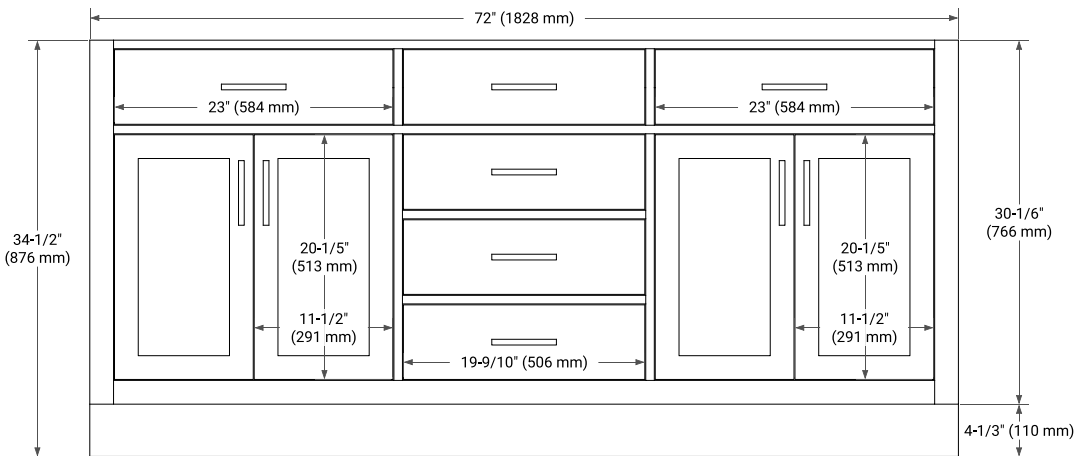

72" DOUBLE SINK BASE CABINET

BASE CABINET DIMENSIONS

72" W x 21.5" D x 34.5" H

FEATURES

- Solid wood frame & plywood panels
- Dovetail drawers and joints
- Soft closing doors & drawers

HARDWARE FINISHES*

Brushed Nickel   Satin Brass   Matte Black   Polished Chrome

Hardware comes preinstalled with the illustrated option. Other finishes are available on our online store if you prefer a different one.

AVAILABLE COLORS

White   Grey   Midnight Blue   Oak

FRONT VIEW

SIDE VIEW

PLAN VIEW