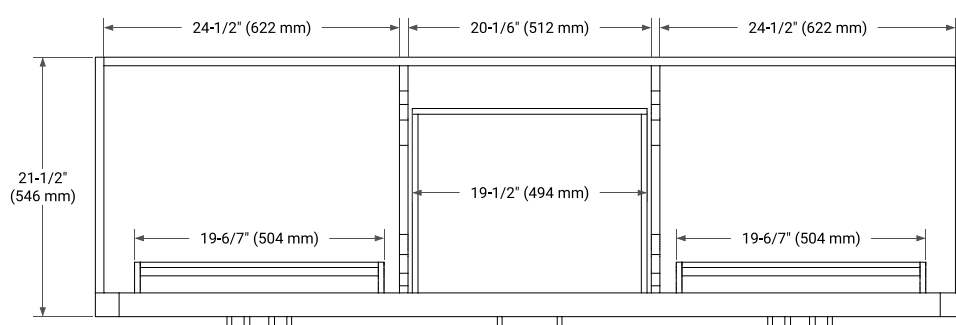

72" DOUBLE SINK BASE CABINET

BASE CABINET DIMENSIONS

72" W x 21.5" D x 34.5" H

FEATURES

- Solid wood frame & plywood panels
- Dovetail drawers and joints
- Soft closing doors & drawers

HARDWARE FINISHES*

Brushed Nickel Satin Brass Matte Black Polished Chrome

73" DOUBLE OVAL SINK COUNTERTOP WITH 1.5 IN. THICKNESS

OVERALL DIMENSIONS

73" W x 22" D x 1.5" H

COUNTERTOP OPTIONS

Carrara Marble

White Quartz

FEATURES

- Solid countertop with mitered edges & seams
- Undermount white oval sink
- Pre-drilled for 8" widespread faucet

INCLUDED

- Countertop
- Matching Backsplash
- Oval Sinks

COUNTERTOP PLAN VIEW

EDGE SIDE VIEW

THREE DIMENSIONAL COUNTERTOP VIEW