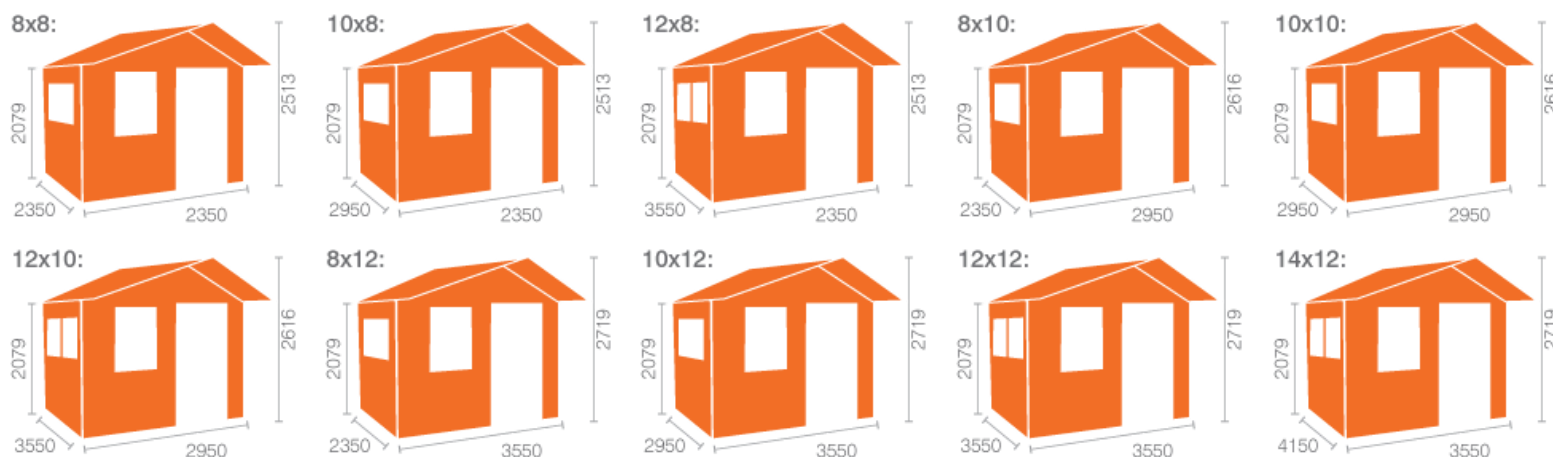

The Caspian | 28mm Log Cabin - Technical Data Sheet

- Superior Grade 28mm Finish Interlocking Logs
- Chic European Half Glazed Heavy Duty Door
- High Quality Joiner Made Opening Windows
- Heavy Duty 19mm T&G Roof & Floor
- Easy To Assemble Interlock System

Cladding Material	Heavy Duty Interlocking T&G Logs	Cladding Thickness	28
Framing Style	Tanalised Bearers Only	Framing Size	58mm x 44mm
Roof Material	Tongue & Groove Board	Roof Thickness	19mm
Floor Material	Tongue & Groove Board	Floor Size	19mm
Door Style	Joiner Made Half Glazed Single Door	Door Size	760mm x 1880mm
Window Style	Joiner Made 2 Pane Opening Windows	Window Size	645mm x 1045mm
Glazing Thickness	3	Glazing Material	Horticultural Glass
Roof Covering	Black Mineral Felt	Treatment	Untreated
Locking System	3 Lever Lock with Brass Handles	Material	Selected European Softwoods