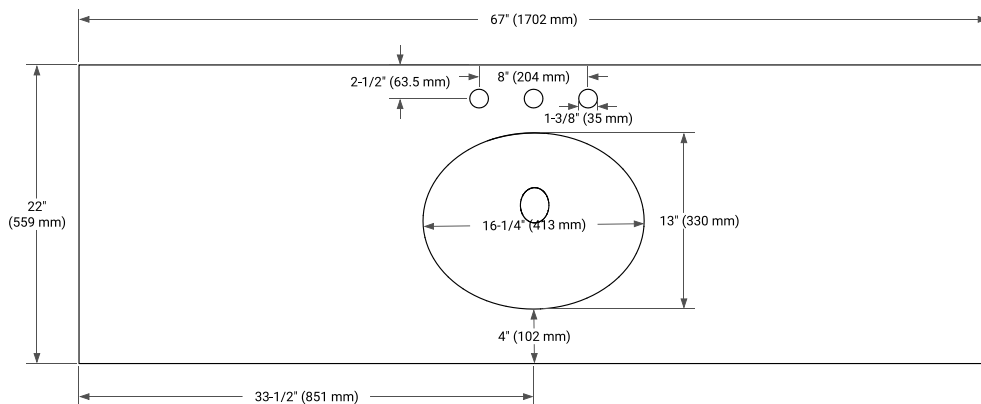

KELLY 66" SINGLE SINK BASE CABINET

ARIEL

BASE CABINET DIMENSIONS

66" W x 21.5" D x 34.5" H

FEATURES

- Solid wood frame and Plywood
- Soft-close system
- Dovetail construction
- Stylish Slim Shaker Door
- Pull-out inside drawer
- Adjustable shelf

SIDE VIEW

PLAN VIEW

OVERALL DIMENSIONS

67" W x 22" D x 1.5" H

COUNTERTOP OPTIONS

Carrara Marble

White Quartz

FEATURES

- Solid countertop with mitered edges & seams
- Undermount white oval sink
- Pre-drilled for 8" widespread faucet

INCLUDED

- Countertop
- Matching Backsplash
- Oval Sink

COUNTERTOP PLAN VIEW

EDGE SIDE VIEW

THREE DIMENSIONAL COUNTERTOP VIEW