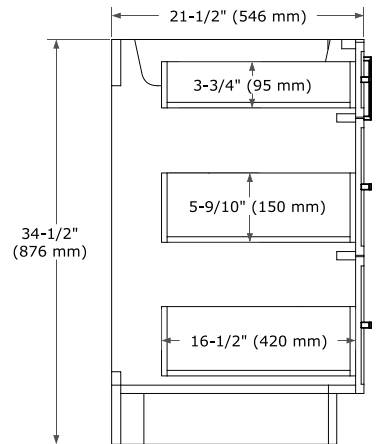

KELLY 66" SINGLE SINK BASE CABINET

ARIEL

BASE CABINET DIMENSIONS

66" W x 21.5" D x 34.5" H

FEATURES

- Solid wood frame and Plywood
- Soft-close system
- Dovetail construction
- Stylish Slim Shaker Door
- Pull-out inside drawer
- Adjustable shelf

SIDE VIEW

PLAN VIEW

OVERALL DIMENSIONS

67" W x 22" D x 1.5" H

COUNTERTOP OPTIONS

Carrara Marble

White Quartz

FEATURES

- Solid countertop with mitered edges & seams
- Undermount white oval sink
- Pre-drilled for 8" widespread faucet

INCLUDED

- Countertop
- Matching Backsplash
- Oval Sink

COUNTERTOP PLAN VIEW

EDGE SIDE VIEW

THREE DIMENSIONAL COUNTERTOP VIEW