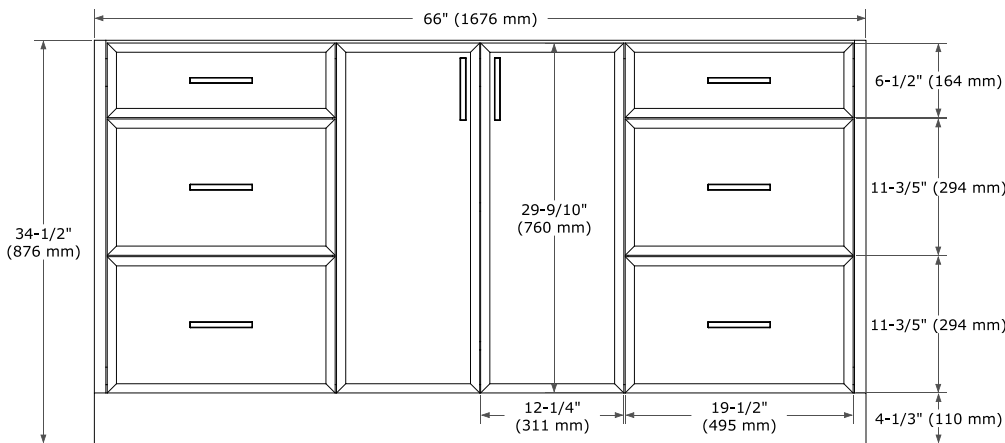

KELLY 66" SINGLE SINK BASE CABINET

ARIEL

BASE CABINET DIMENSIONS

66" W x 21.5" D x 34.5" H

FEATURES

- Solid wood frame and Plywood
- Soft-close system
- Dovetail construction
- Stylish Slim Shaker Door
- Pull-out inside drawer
- Adjustable shelf

SIDE VIEW

PLAN VIEW

OVERALL DIMENSIONS

67" W x 22" D x 1.5" H

COUNTERTOP OPTIONS

Carrara Marble

White Quartz

FEATURES

- Solid countertop with mitered edges & seams
- Undermount white oval sink
- Pre-drilled for 8" widespread faucet

INCLUDED

- Countertop
- Matching Backsplash
- Oval Sink

COUNTERTOP PLAN VIEW

EDGE SIDE VIEW

THREE DIMENSIONAL COUNTERTOP VIEW