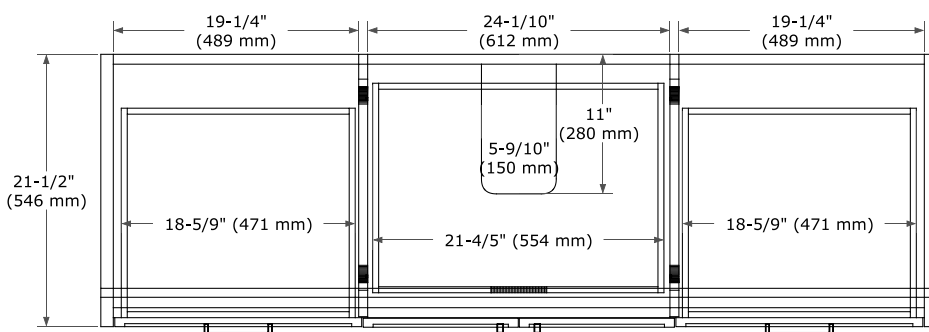

KELLY 66" SINGLE SINK BASE CABINET

ARIEL

BASE CABINET DIMENSIONS

66" W x 21.5" D x 34.5" H

FEATURES

- Solid wood frame and Plywood
- Soft-close system
- Dovetail construction
- Stylish Slim Shaker Door
- Pull-out inside drawer
- Adjustable shelf

SIDE VIEW

PLAN VIEW

OVERALL DIMENSIONS

67" W x 22" D x 1.5" H

COUNTERTOP OPTIONS

Carrara Marble

White Quartz

FEATURES

- Solid countertop with mitered edges & seams
- Undermount white oval sink
- Pre-drilled for 8" widespread faucet

INCLUDED

- Countertop
- Matching Backsplash
- Oval Sink

COUNTERTOP PLAN VIEW

EDGE SIDE VIEW

THREE DIMENSIONAL COUNTERTOP VIEW