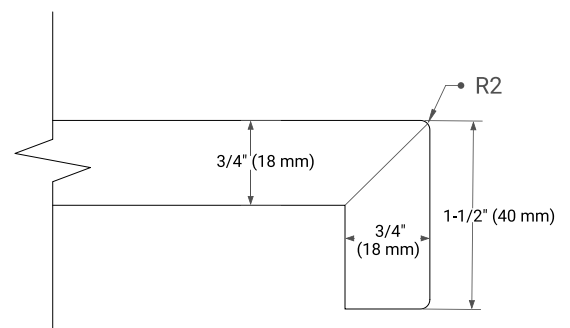

KELLY 66" SINGLE SINK BASE CABINET

ARIEL

BASE CABINET DIMENSIONS

66" W x 21.5" D x 34.5" H

FEATURES

- Solid wood frame and Plywood
- Soft-close system
- Dovetail construction
- Stylish Slim Shaker Door
- Pull-out inside drawer
- Adjustable shelf

SIDE VIEW

PLAN VIEW

OVERALL DIMENSIONS

67" W x 22" D x 1.5" H

COUNTERTOP OPTIONS

Carrara Marble

White Quartz

FEATURES

- Solid countertop with mitered edges & seams
- Undermount white oval sink
- Pre-drilled for 8" widespread faucet

INCLUDED

- Countertop
- Matching Backsplash
- Oval Sink

COUNTERTOP PLAN VIEW

EDGE SIDE VIEW

THREE DIMENSIONAL COUNTERTOP VIEW