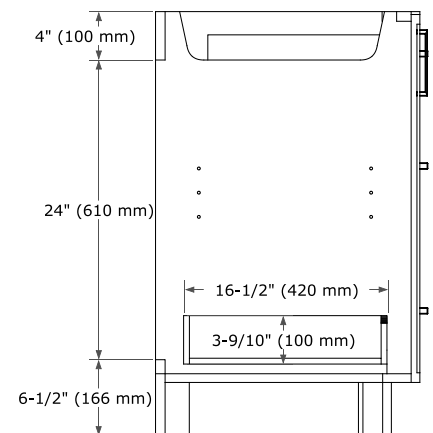

KELLY 66" SINGLE SINK BASE CABINET

ARIEL

BASE CABINET DIMENSIONS

66" W x 21.5" D x 34.5" H

FEATURES

- Solid wood frame and Plywood
- Soft-close system
- Dovetail construction
- Stylish Slim Shaker Door
- Pull-out inside drawer
- Adjustable shelf

SIDE VIEW

PLAN VIEW

OVERALL DIMENSIONS

67" W x 22" D x 1.5" H

COUNTERTOP OPTIONS

Carrara Marble

White Quartz

FEATURES

- Solid countertop with mitered edges & seams
- Undermount white oval sink
- Pre-drilled for 8" widespread faucet

INCLUDED

- Countertop
- Matching Backsplash
- Oval Sink

COUNTERTOP PLAN VIEW

EDGE SIDE VIEW

THREE DIMENSIONAL COUNTERTOP VIEW