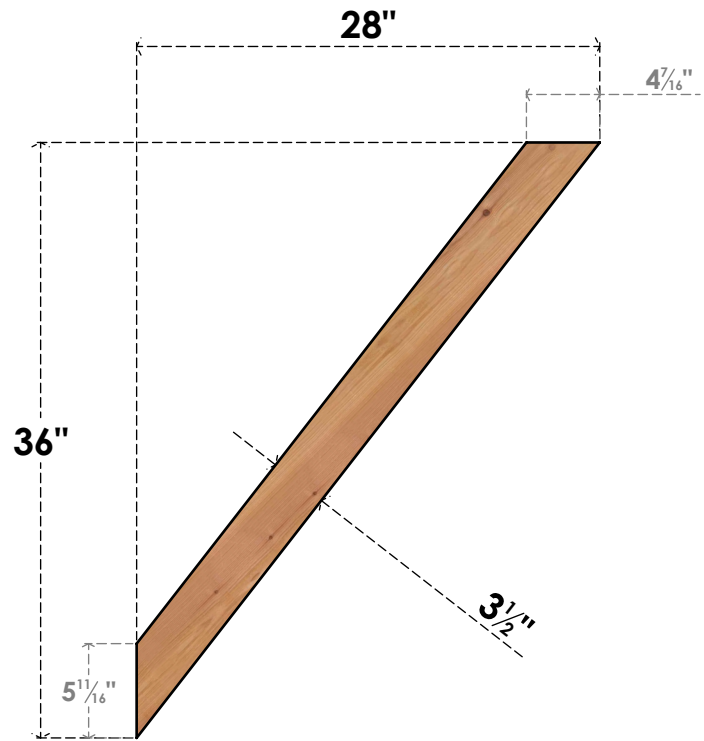

# BRC04X28X36TRA00SWR

3 1/2"W X 28"D X 36"H TRADITIONAL SMOOTH BRACE, WESTERN RED CEDAR

**SIDE**

**FRONT**

EKENA MILLWORK  
 2300 WEST MAIN ST.  
 CLARKSVILLE, TX 75426  
 TOLL FREE: 866-607-0453  
 WWW.EKENAMILLWORK.COM