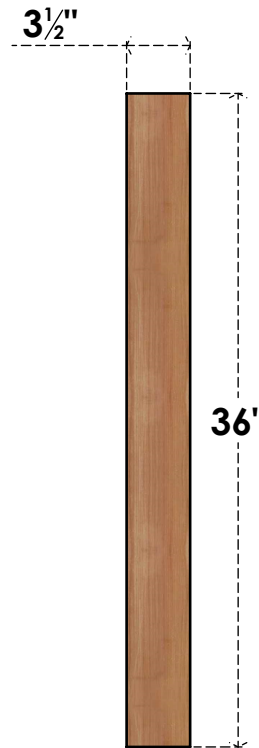

# BRC04X28X36TRA00SWR

3 1/2"W X 28"D X 36"H TRADITIONAL SMOOTH BRACE, WESTERN RED CEDAR

**SIDE**

**FRONT**

EKENA MILLWORK  
 2300 WEST MAIN ST.  
 CLARKSVILLE, TX 75426  
 TOLL FREE: 866-607-0453  
 WWW.EKENAMILLWORK.COM

**NOTES**

1. INSTALLATION TO BE COMPLETED IN ACCORDANCE WITH MANUFACTURER'S SPECIFICATIONS.
2. DRAWING MAY NOT BE TO SCALE
3. THIS DRAWING IS INTENDED FOR DESIGN AND PLANNING PURPOSES ONLY.
4. ALL INFORMATION CONTAINED HEREIN WAS CURRENT AT THE TIME OF DEVELOPMENT BUT MUST BE REVIEWED AND APPROVED BY THE PRODUCT MANUFACTURER TO BE CONSIDERED ACCURATE.
5. PRODUCTS ARE NOT KILN DRIED. THIS ITEM IS UNIQUE AND WILL CONTAIN THE NATURAL VARIATIONS THAT THE WOOD SPECIES OFFERS. THIS MAY RESULT IN VARIATIONS UP TO 1/4"