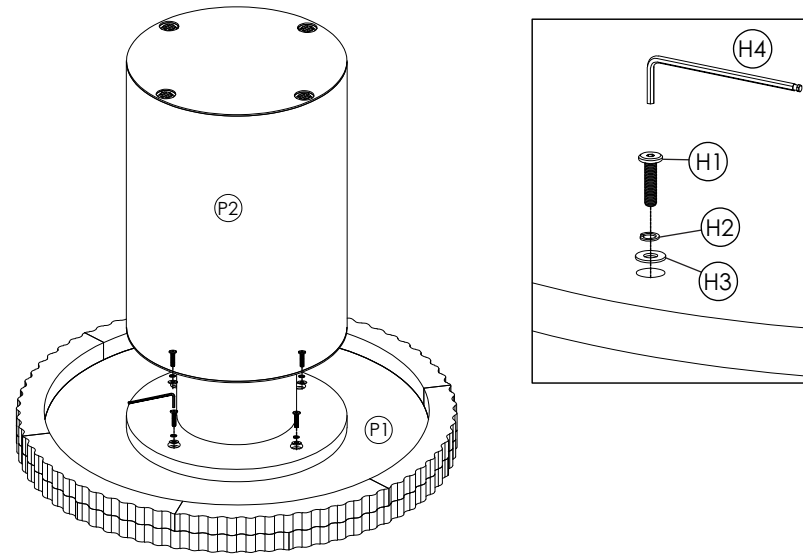

PARTS AND HARDWARE.

PARTS LIST

No.	DESCRIPTION	IMAGE	Q'TY
P1	TOP		1
P2	LEG		1

HARDWARE LIST

No.	DESCRIPTION	IMAGE	Q'TY
H1	M6x35 BOLT		4
H2	SPRING WASHER (M6X10)		4
H3	FLAT WASHER (M6X14)		4
H4	M4 Allen key		1

NOTES.

Thank you for purchasing this quality product! Be sure to check all packing material carefully for small part that may have come loose inside the carton during shipping.

CAUTION: The item is heavy, assembly should be performed by two people.

STEP 1.