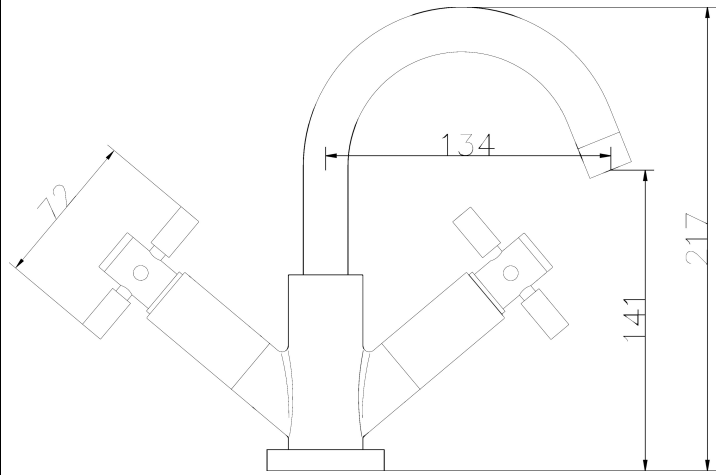

CUSTOMER DATA SHEET - BRASSWARE

SALES CODE: TEX315

DESCRIPTION: Tec Crosshead Mono Small S Spout & Wst

PRODUCT DIMENSIONS

Height (mm)	Width (mm)	Depth (mm)	Length (mm)	Nett Wgt Kg
217	230	175		2.56

PACKAGING DIMENSIONS

Height (mm)	Width (mm)	Depth (mm)	Gross Wgt Kg
90	175	270	2.56

PACKAGING DATA

Box Colour	White Cardboard Box		
Box Qty	1	Label Colour	White Label
Label Size	100 x 50	Label Qty	2

OUTER BOX DIMENSIONS (If Applicable)

Height (mm)	Width (mm)	Depth (mm)	Length (mm)	Gross Wgt Kg
410	557	295		20
Barcode	5055146167822			

PRODUCT DETAILS

Country of Origin	United Kingdom		
Fitting Instruction	Yes		
Product Material	Brass		
Control Type	Manual		
Waste Included	Waste Included		
WRAS Approval	No	Approval No.	N/A
Operating Pressure (bar)	0.1		
Valve/Cartridge Type	1/4 Turn Ceramic Disc		

Colour/Finish	Chrome								
Mount Type	Deck								
Waste Type	Push Button								
Flow Rates (L/min)	0.1	3	0.5	1	22	2	31	3	38
Pipe Size	15 mm (1/2" Bsp)								
Pipe Centres	N/A								