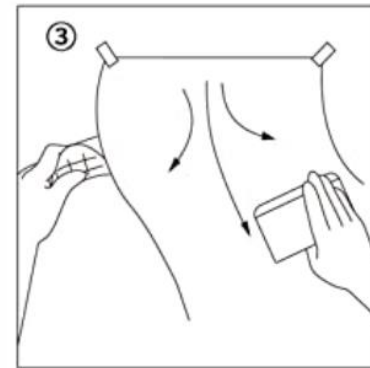

INSTRUCTIONS

Get rid of foreign substances or dust from the surface, measuring and cutting

Peel off the backing paper and paste it onto the wall

Paste while tearing off the lining paper

Use a needle or knife point to remove air bubbles

Pattern Information

Straight Match

Instruction For Use:

Each roll is
17.7 inches(W)*9.84feet(L) ≈ 14.5 sq.feet

Waterproof

Removable

Easy Installation

Easy DIY