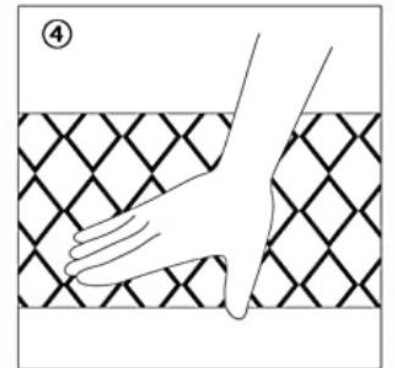

INSTRUCTIONS

Get rid of foreign substances or dust from the surface, measuring and cutting

Peel off the backing paper and paste it onto the wall

Paste while tearing off the lining paper

Use a needle or knife point to remove air bubbles

Pattern Information

Straight Match

Instruction For Use:

Each roll is
17.7 inches(W)*9.84feet(L) ≈ 14.5 sq.feet

Waterproof

Removable

Easy Installation

Easy DIY