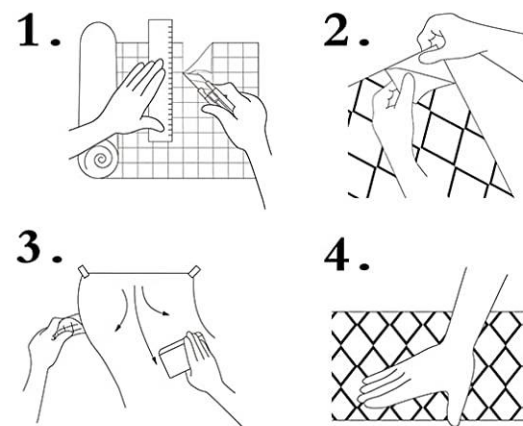

INSTRUCTIONS

Get rid of foreign substances or dust from the surface, measuring and cutting

Peel off the backing paper and paste it onto the wall

Paste while tearing off the lining paper

Use a needle or knife point to remove air bubbles

Pattern Information

Straight Match

Instruction For Use:

Each roll is
17.7 inches(W)*9.84feet(L) ≈ 14.5 sq.feet

Waterproof

Removable

Easy Installation

Easy DIY