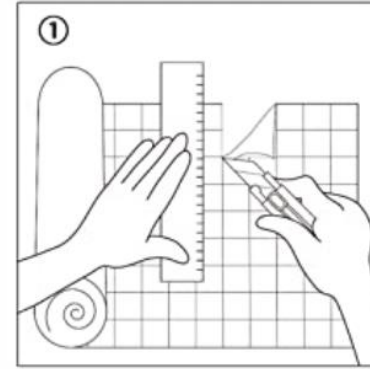

INSTRUCTIONS

Get rid of foreign substances or dust from the surface, measuring and cutting

Peel off the backing paper and paste it onto the wall

Paste while tearing off the lining paper

Use a needle or knife point to remove air bubbles

Pattern Information

Straight Match

Instruction For Use:

Each roll is
17.7 inches(W)*9.84feet(L) ≈ 14.5 sq.feet

Waterproof

Removable

Easy Installation

Easy DIY