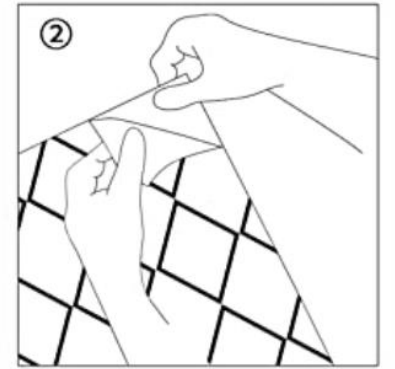

INSTRUCTIONS

Get rid of foreign substances or dust from the surface, measuring and cutting

Peel off the backing paper and paste it onto the wall

Paste while tearing off the lining paper

Use a needle or knife point to remove air bubbles

Pattern Information

Straight Match

Instruction For Use:

Each roll is
17.7 inches(W)*9.84feet(L) ≈ 14.5 sq.feet

Waterproof

Removable

Easy Installation

Easy DIY