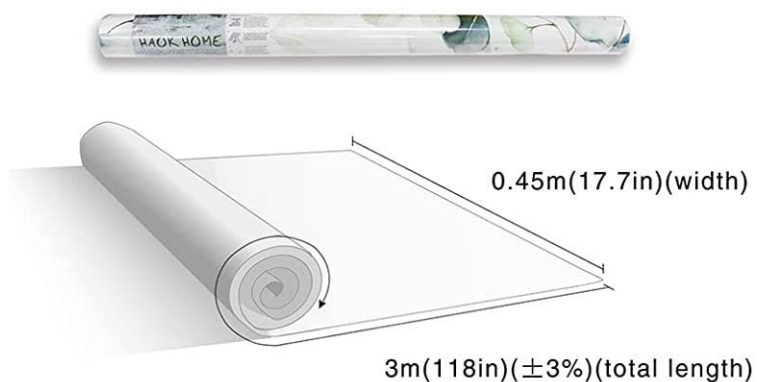

INSTRUCTIONS

Get rid of foreign substances or dust from the surface, measuring and cutting

Peel off the backing paper and paste it onto the wall

Paste while tearing off the lining paper

Use a needle or knife point to remove air bubbles

Pattern Information

Straight Match

Instruction For Use:

Each roll is
17.7 inches(W)*9.84feet(L) ≈ 14.5 sq.feet

Waterproof

Removable

Easy Installation

Easy DIY