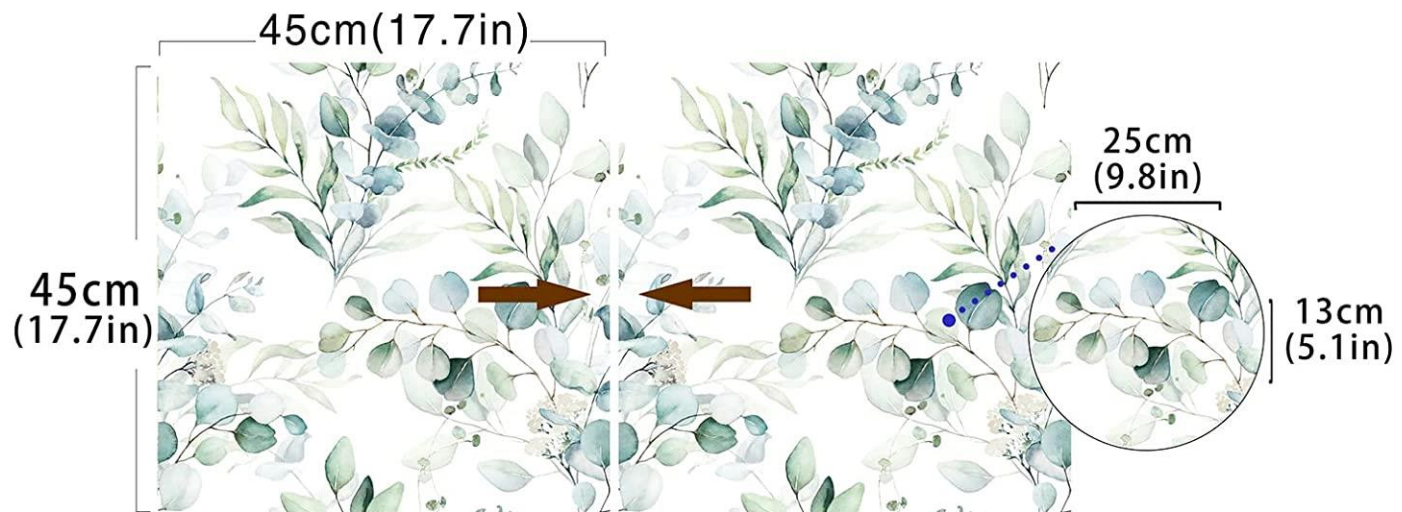

INSTRUCTIONS

Get rid of foreign substances or dust from the surface, measuring and cutting

Peel off the backing paper and paste it onto the wall

Paste while tearing off the lining paper

Use a needle or knife point to remove air bubbles

Pattern Information

Straight Match

Instruction For Use:

Each roll is
17.7 inches(W)*9.84feet(L) ≈ 14.5 sq.feet

Waterproof

Removable

Easy Installation

Easy DIY