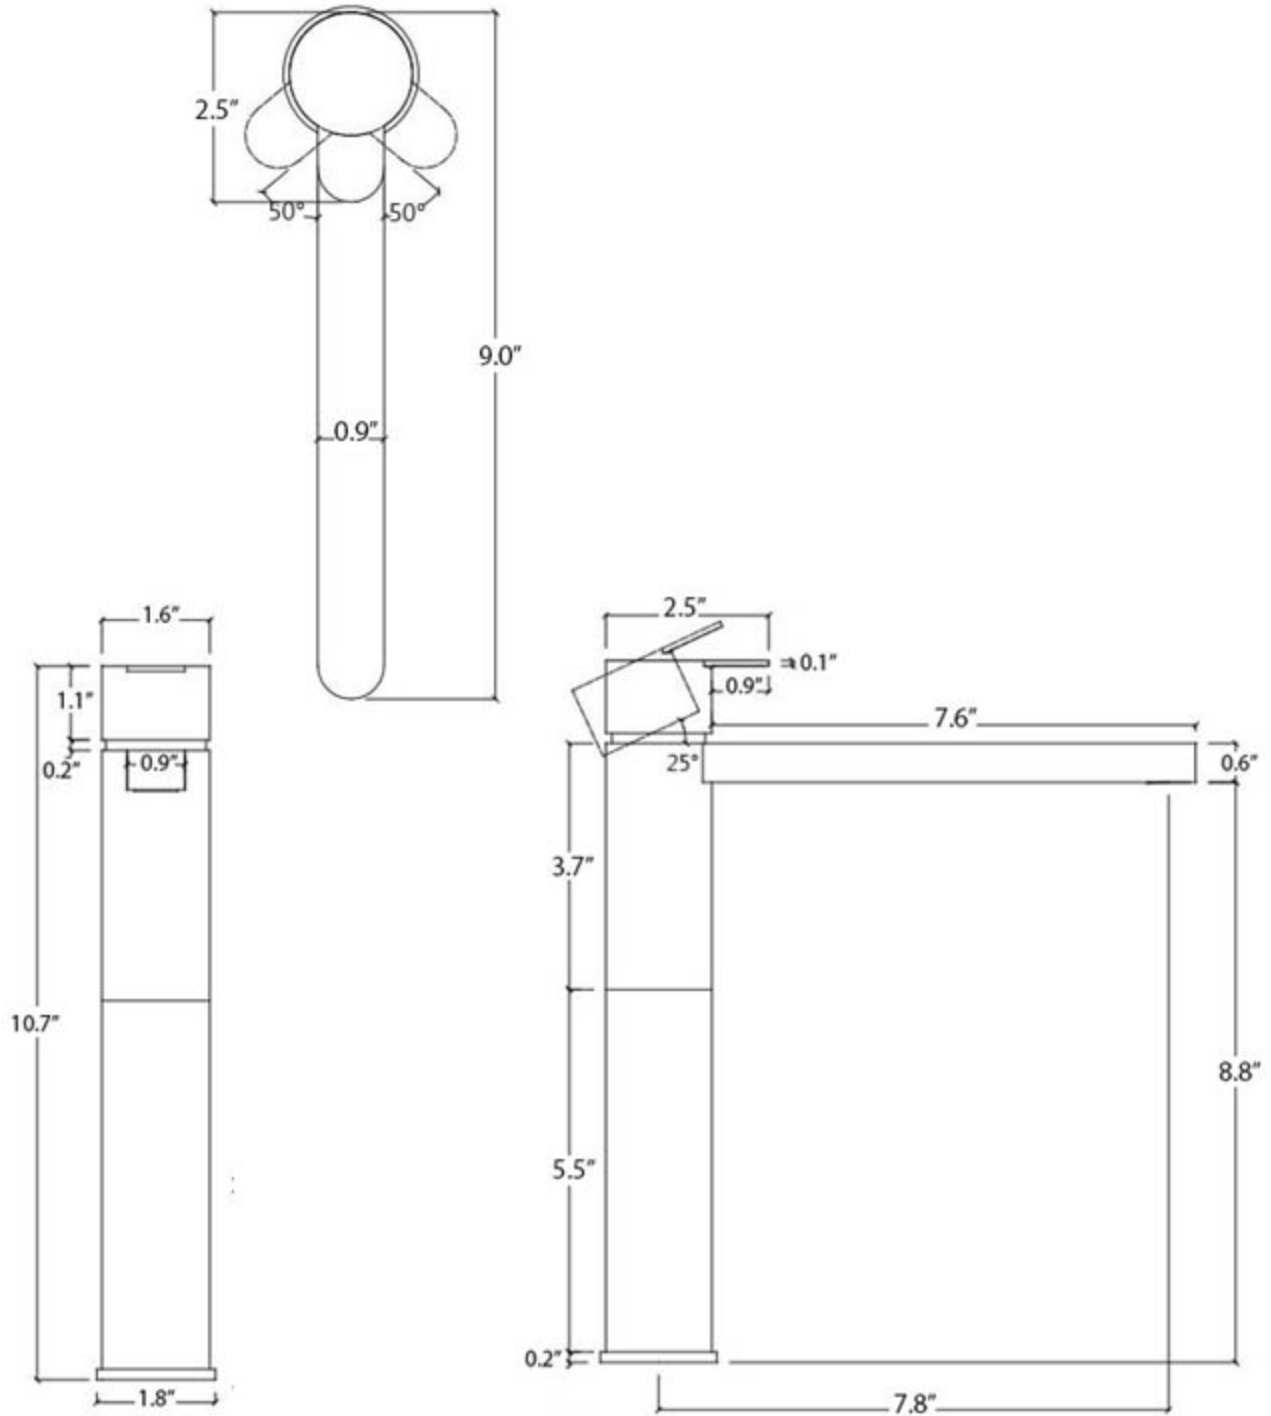

Features

- Modern Deck-Mounted High Bathroom Faucet
- Single handle lever controls water flow and temperature
- Polished Chrome Finish
- Made of Lead-Free Solid Brass
- Requires Single-Hole Installation
- Includes Ceramic Disc Cartridge
- Flow Rate: 1.5 GPM
- Spout Reach: 7.8"

Clip T9.15

Finishes

 Polished Chrome

<p><b>Collection</b> Clip</p>	<p><b>Model  </b> Clip T9.15</p>	<p>Dimensions Metric  <i>1 inch = 2.54 cm</i>  <i>1 inch = 25.4 mm</i></p>	 <p>1051 Lea Drive - Collegeville, PA 19426          Tel. 215 513 9400 - Fax 610 831 0215  <a href="http://www.ws bathcollections.com">www.ws bathcollections.com</a> - <a href="mailto:info@ws bathcollections.com">info@ws bathcollections.com</a></p>
-----------------------------------	--------------------------------------	--	---

# Product Specs Sheets

**Collection**  
Clip

**Model** |  
Clip T9.15

Dimensions Metric

1 inch = 2.54 cm  
1 inch = 25.4 mm

**WS**®  
**BATH**  
**COLLECTIONS**

1051 Lea Drive - Collegeville, PA 19426  
Tel. 215 513 9400 - Fax 610 831 0215

On color finishings, do not use products containing alcohol, acetone and other solvents.

**Collection**  
Clip

**Model** |  
Clip T9.15

Dimensions Metric

1 inch = 2.54 cm

1 inch = 25.4 mm

**WS**®  
**BATH**  
**COLLECTIONS**