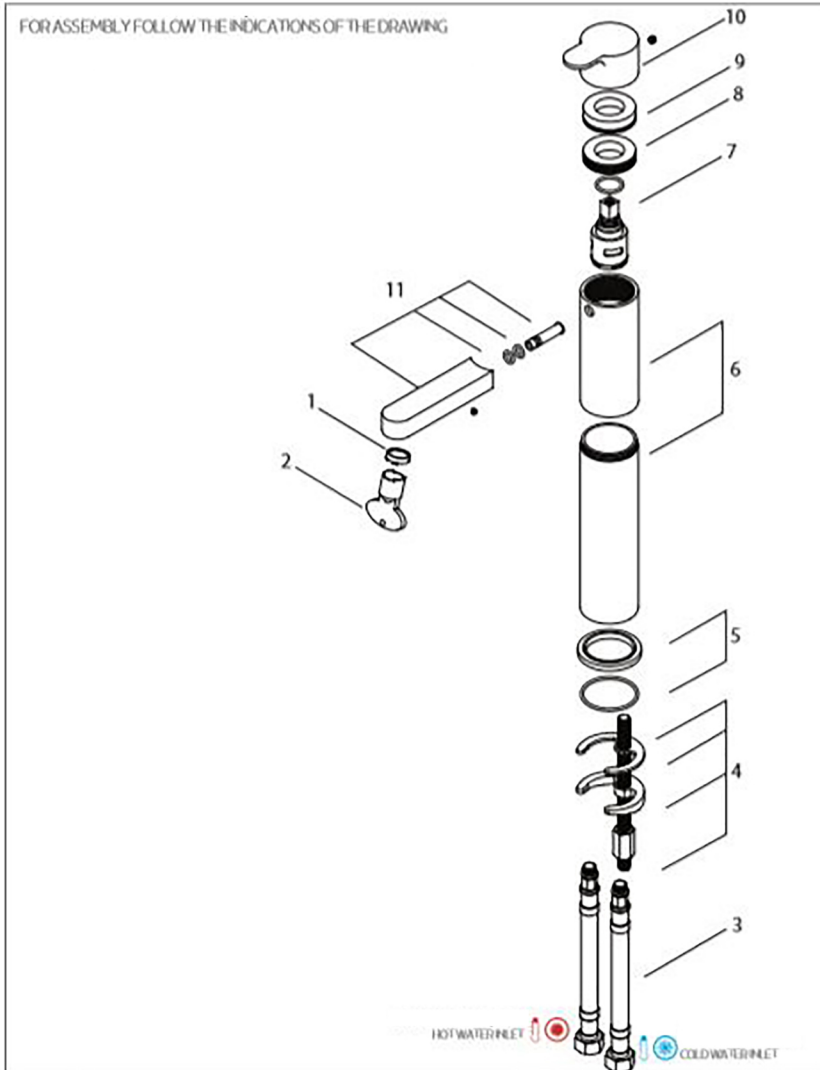

Product Specs Sheets / Parts Diagram

Note: Item Fully Assembled

TECHNICAL DATA

Nº	REFERENCE	DESCRIPTION
01	AR9.18	AERATOR
02	---	KEY AERATOR
03	---	CONNECTION FLEXIBLE
04	---	FIXING KIT
05	ES9.45B	PLATE
06	---	TAP BODY
07	CR9.25L	CARTRIDGE
08	---	LOCKNUT
09	---	CARTRIDGE CONCEALER
10	MA9.41B	HANDLE
11	---	SPOUT

INSTALLATION RECOMENDATIONS

Before installing a tap, it is good to rinse the supply pipes to remove all residues. We also recommend installing the taps with a filter. The installation of the tap must be done with the surface clean and dry. to perform the water pressure test, the taps must be open.

CLEANING AND MAINTENANCE

Cleaning must be done with liquid soap and water. Do not use liquid detergents containing abrasive or acidic substances, abrasive sponges or disinfectants. Incorrect cleaning may permanently ruin the surface of taps.

On color finishings, do not use products containing alcohol, acetone and other solvents.

Collection
Clip

Model |
Clip T9.15

Dimensions Metric

1 inch = 2.54 cm

1 inch = 25.4 mm

WS®
BATH
COLLECTIONS

1051 Lea Drive - Collegeville, PA 19426
Tel. 215 513 9400 - Fax 610 831 0215

www.ws bathcollections.com - info@ws bathcollections.com