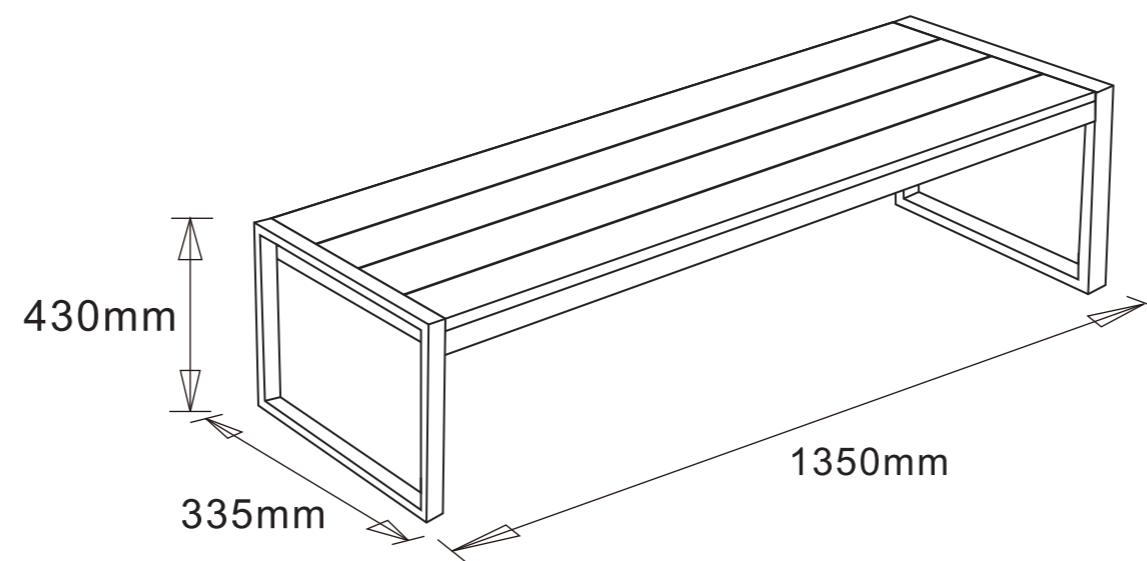

# INSTALLATION INSTRUCTIONS

 M6x30 Ax4	 6mm Bx8	 M6 Cx4	 Dx1
 M6x15 Ex4	 EN 581		

BOX 1/1

1 x2  
350x420mm

2 x1  
350x1200mm

Fittings & Tools

80%

100%