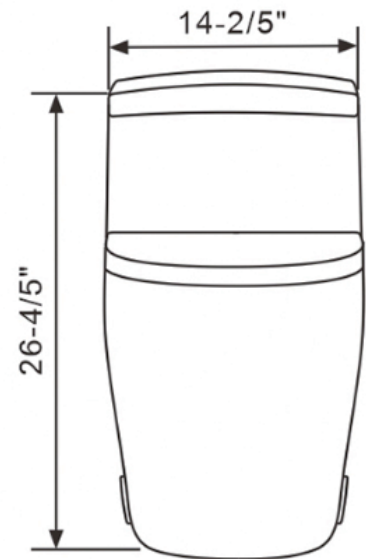

Dimension/Specification

Sku RX-T22W