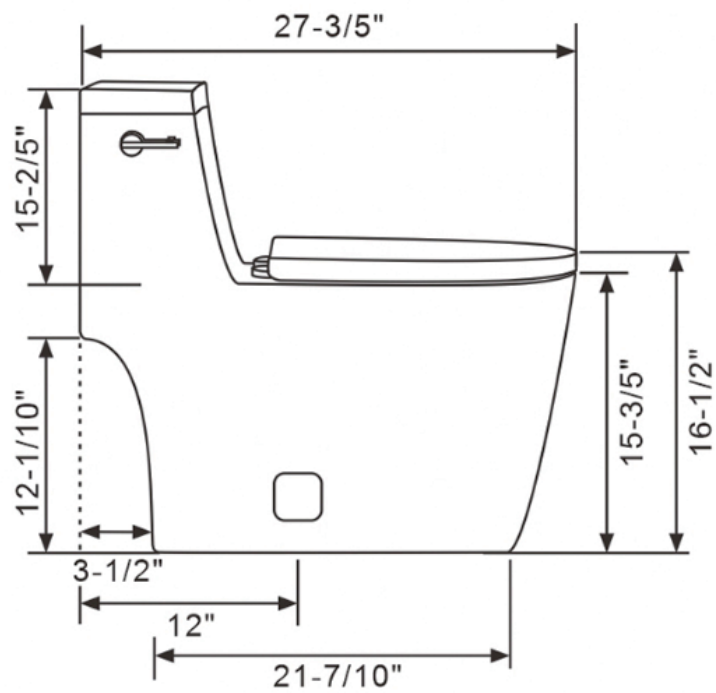

Dimension/Specification

Sku RX-T22W