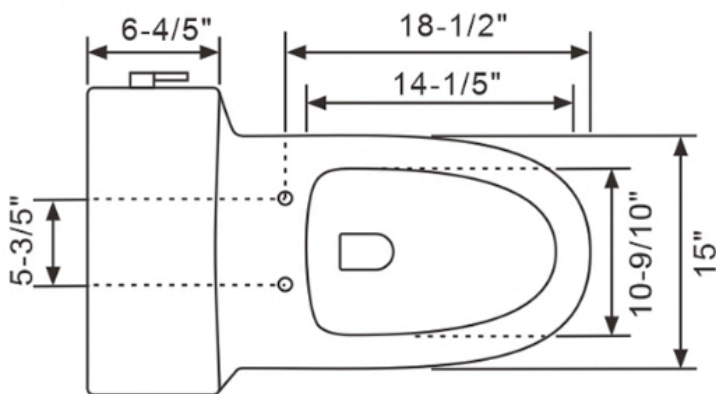

Dimension/Specification

Sku RX-T22W