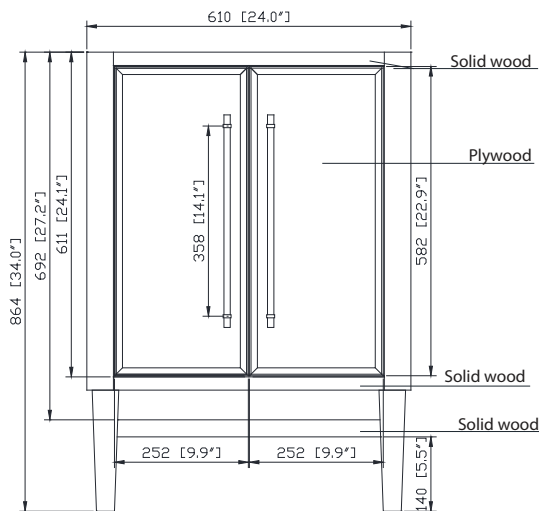

Features

- Solid birch wood frame
- Plywood panels
- 2 soft-close doors
- 1 pull out drawer with dividers
- Matte gold / silver hardware
- Adjustable height levelers

Colors / Couleurs

- Black gold or silver/ Or noir ou argent
- White gold or silver/ Or blanc ou argent
- Navy blue gold or silver/ Or bleu marine ou argent

Nominal Dimension / Dimension Nominale

- 24W x 21.5D x 34H inches | 610 x 546 x 864 mm

Product Diagrams / Diagrammes Produit

Caractéristiques

- Cadre en bois de bouleau massif
- Panneau de contreplaqué
- 2 portes à fermeture douce
- 1 tiroir avec séparateurs
- Quincaillerie au finior mat / argent
- Patins réglables en hauteur

Front / Devant