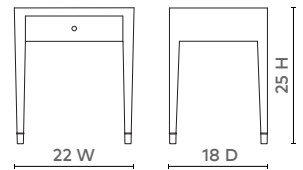

CLAUDETTE I-DRAWER SIDE TABLE, GRAY AND NICKEL

CLU-110-5126-807

- 22w x 18d x 25h
- Washed Lacquered Linen
- Custom Cast Nickel Pull and Sabots
- Stained Drawer Interior
- Soft Closing Glides

GRAY &
NICKEL