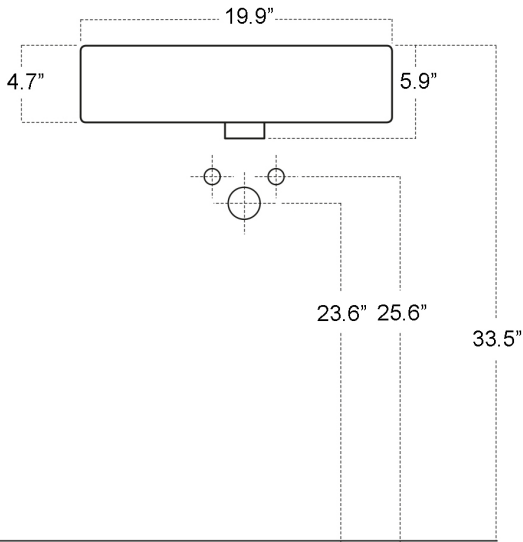

**Collection |**  
Minimal

**Model |**  
Minimal 4050

Dimensions Metric

*1 inch = 2.54 cm*

*1 inch = 25.4 mm*

1051 Lea Drive - Collegeville, PA 19426  
Tel. 215 513 9400 - Fax 610 831 0215

[www.ws bathcollections.com](http://www.ws bathcollections.com) - [info@ws bathcollections.com](mailto:info@ws bathcollections.com)

Minimal 4050

\* WS Bath Collections reserves the right to revise dimensions or information on this sheet without notice

**Collection |**  
Minimal

**Model |**  
Minimal 4050

Dimensions Metric  
*1 inch = 2.54 cm*  
*1 inch = 25.4 mm*

### Vessel/Countertop Installation

Silicone (optional)

**Collection |**  
Minimal

**Model |**  
Minimal 4050

Dimensions Metric

*1 inch = 2.54 cm*  
*1 inch = 25.4 mm*

1051 Lea Drive - Collegeville, PA 19426  
Tel. 215 513 9400 - Fax 610 831 0215  
[www.ws bathcollections.com](http://www.ws bathcollections.com) - [info@ws bathcollectins.com](mailto:info@ws bathcollectins.com)