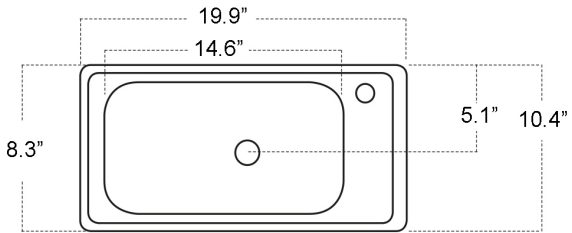

**Collection |**  
Minimal

**Model |**  
Minimal 4050

Dimensions Metric

*1 inch = 2.54 cm*

*1 inch = 25.4 mm*

1051 Lea Drive - Collegeville, PA 19426  
Tel. 215 513 9400 - Fax 610 831 0215

[www.ws bathcollections.com](http://www.ws bathcollections.com) - [info@ws bathcollections.com](mailto:info@ws bathcollections.com)

Minimal 4050

\* WS Bath Collections reserves the right to revise dimensions or information on this sheet without notice

**Collection |**  
Minimal

**Model |**  
Minimal 4050

Dimensions Metric  
*1 inch = 2.54 cm*  
*1 inch = 25.4 mm*