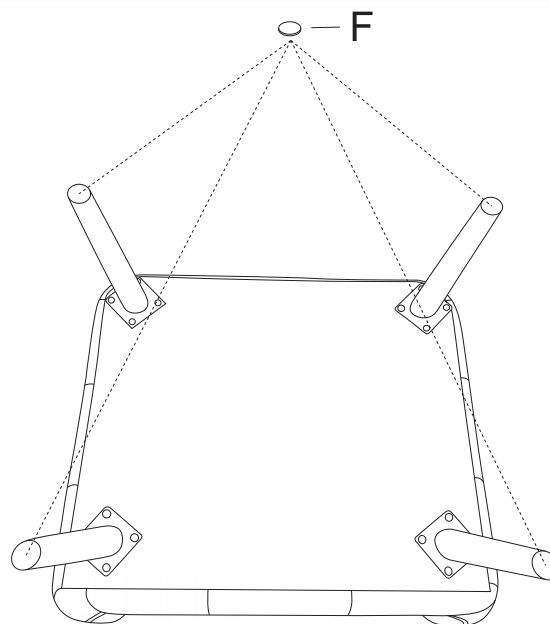

Assembly Instructions

SS007BF61D-COLOR

Your chair comes packaged in one box. Carefully remove all of components from the packaging and set aside for assembly.

CAUTION:
DO NOT use any sharp objects to open plastic wrapped components as damage to product or components may result.

Package Contents

Ax1 	Bx4 	Cx1 	Dx16  M6x18
Ex1 	Fx4 		

Step 1.

Step 2.

Step 3.

Step 4.

Warnings

1. Please check if the components of the chair are all included and can be used normally.
2. Assemble all components according to the instruction correctly.
3. Please DO NOT sit on the armrests or backrest to eliminate the risk of tipping over.
4. If the chair is damaged or doesn't match the website description, please send clear pictures of the product and label of the carton to our service team for further help.
5. If you have any questions with the product, please contact us by: