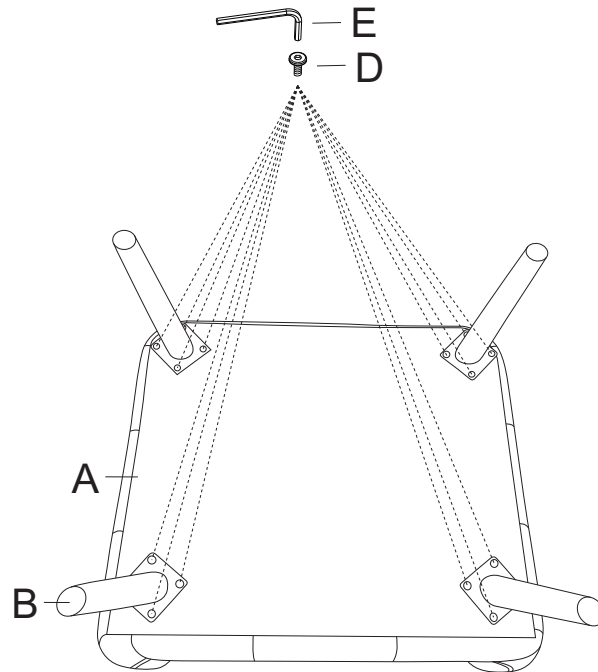

Assembly Instructions

SS007BF61D-COLOR

Your chair comes packaged in one box. Carefully remove all of components from the packaging and set aside for assembly.

CAUTION:
DO NOT use any sharp objects to open plastic wrapped components as damage to product or components may result.

Package Contents

Ax1 	Bx4 	Cx1 	Dx16  M6x18
Ex1 	Fx4 		

Step 1.

Step 2.

Step 3.

Step 4.

Warnings

1. Please check if the components of the chair are all included and can be used normally.
2. Assemble all components according to the instruction correctly.
3. Please DO NOT sit on the armrests or backrest to eliminate the risk of tipping over.
4. If the chair is damaged or doesn't match the website description, please send clear pictures of the product and label of the carton to our service team for further help.
5. If you have any questions with the product, please contact us by: