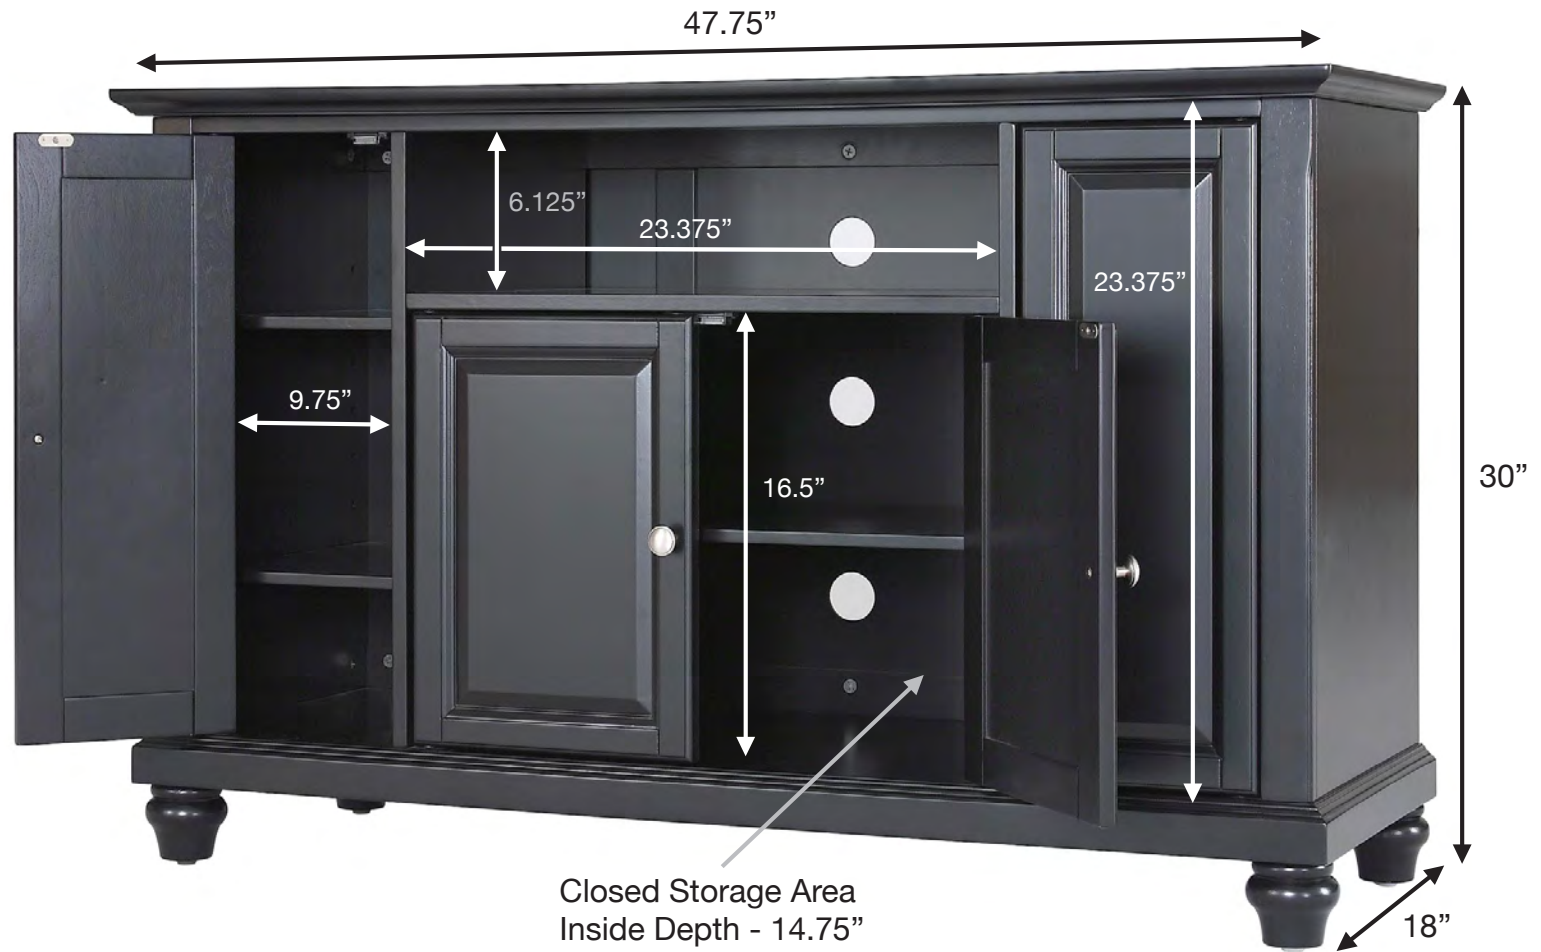

# 48" TV STANDS

Subtract 2" from height for Bun Foot