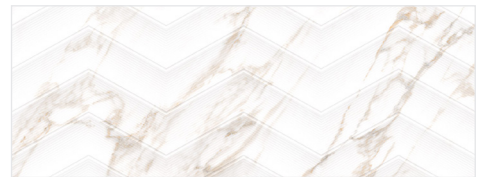

Sculpture™ is inspired by the artistic beauty of white Italian marble. Sculpture™ is available in a flat matte finish, perfect for floors, along with a gloss finish to coordinate for walls.

SCULPTURE™

Glazed Ceramic & Porcelain

FLOOR / WALL  RESIDENTIAL  COMMERCIAL  INDOOR 

Flat White

Wave White

Chevron White

Flat Venato

Wave Venato

Chevron Venato

Flat Oro

Wave Oro

Chevron Oro

Flat, Wave, and Chevron Colors Available in Size 13"x36" Gloss Finish | Suitable for Wall Applications Only
 All Flat Colors Available in 12"x24" Matte Finish | Suitable for Floor, Wall, and Outdoor Applications