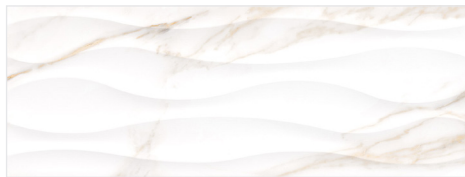

Sculpture™ is inspired by the artistic beauty of white Italian marble. Sculpture™ is available in a flat matte finish, perfect for floors, along with a gloss finish to coordinate for walls.

SCULPTURE™

Glazed Ceramic & Porcelain

FLOOR / WALL  RESIDENTIAL  COMMERCIAL  INDOOR 

Flat White

Wave White

Chevron White

Flat Venato

Wave Venato

Chevron Venato

Flat Oro

Wave Oro

Chevron Oro

Flat, Wave, and Chevron Colors Available in Size 13"x36" Gloss Finish | Suitable for Wall Applications Only
 All Flat Colors Available in 12"x24" Matte Finish | Suitable for Floor, Wall, and Outdoor Applications