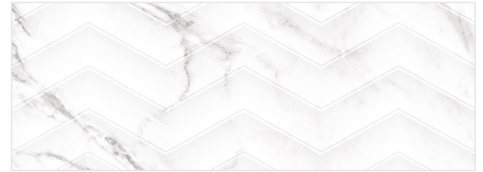

Sculpture™ is inspired by the artistic beauty of white Italian marble. Sculpture™ is available in a flat matte finish, perfect for floors, along with a gloss finish to coordinate for walls.

SCULPTURE™

Glazed Ceramic & Porcelain

FLOOR / WALL  RESIDENTIAL  COMMERCIAL  INDOOR 

Flat White

Wave White

Chevron White

Flat Venato

Wave Venato

Chevron Venato

Flat Oro

Wave Oro

Chevron Oro

Flat, Wave, and Chevron Colors Available in Size 13"x36" Gloss Finish | Suitable for Wall Applications Only
 All Flat Colors Available in 12"x24" Matte Finish | Suitable for Floor, Wall, and Outdoor Applications