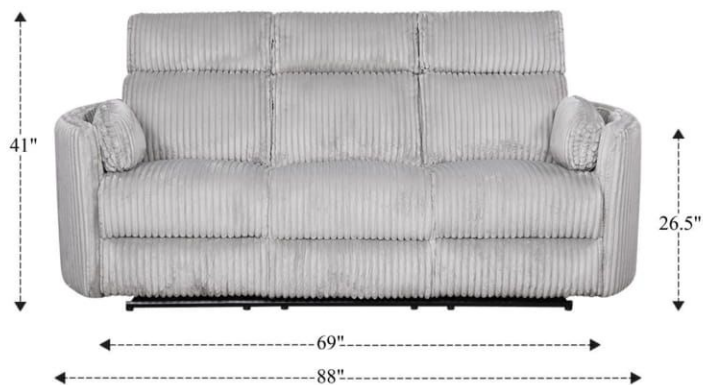

Power Reclining Sofa

Overall Dimensions	88" x 38" x 41"
Overall Width	88"
Overall Depth	38"
Overall Height	41"
Overall Weight	213.4 lbs.
Fully Reclined	63"
Distance from Wall	4"
Back of Seat to end of Chaise	40.5"
Leg Height <small>(Distance from Foot Rest to Floor in Full Recline)</small>	22.5"
Head Height <small>(Distance from Headrest to Floor in Full Recline)</small>	32.5"

Seat Width	23"
Seat Depth	23"
Seat Height	20"
Arm Width	3"
Arm Depth	26"
Arm Height	26.5"
Back Width	22"
Back Height	24"
Headrest Extended from Back	--

Power Swivel Glider Recliner

Overall Dimensions	41" x 38" x 41"
Overall Width	41"
Overall Depth	38"
Overall Height	41"
Overall Weight	119.5 lbs.
Fully Reclined	62.5"
Distance from Wall	13.75"
Back of Seat to end of Chaise	41"
Leg Height <small>(Distance from Foot Rest to Floor in Full Recline)</small>	20.5"
Head Height <small>(Distance from Headrest to Floor in Full Recline)</small>	30.5"

Seat Width	23"
Seat Depth	22.75"
Seat Height	20"
Arm Width	2.5"
Arm Depth	26.5"
Arm Height	27"
Back Width	23.5"
Back Height	24.5"
Headrest Extended from Back	--