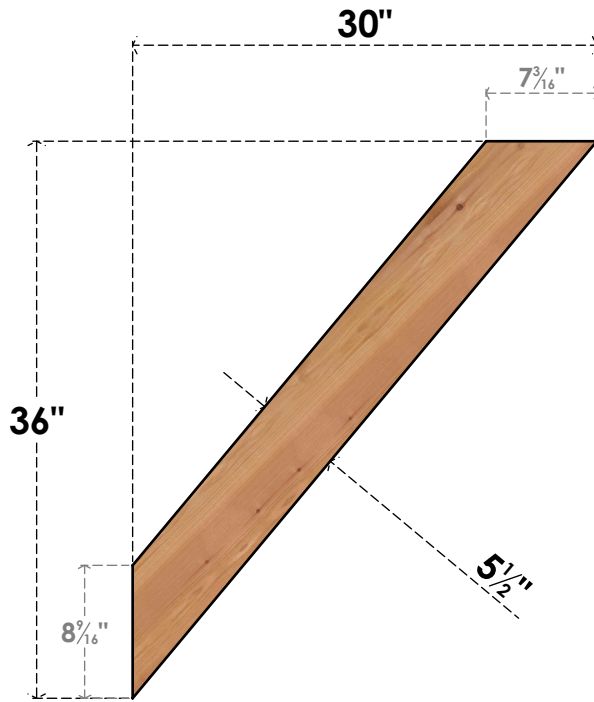

BRC06X30X36TRA00SWR

5 1/2"W X 30"D X 36"H TRADITIONAL SMOOTH BRACE, WESTERN RED CEDAR

SIDE

FRONT

EKENA MILLWORK
 2300 WEST MAIN ST.
 CLARKSVILLE, TX 75426
 TOLL FREE: 866-607-0453
 WWW.EKENAMILLWORK.COM

NOTES