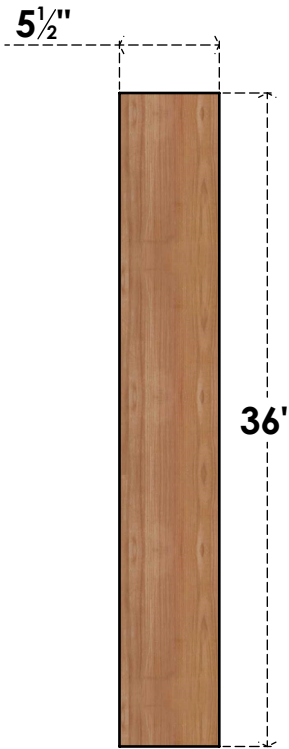

BRC06X30X36TRA00SWR

5 1/2"W X 30"D X 36"H TRADITIONAL SMOOTH BRACE, WESTERN RED CEDAR

SIDE

FRONT

EKENA MILLWORK
 2300 WEST MAIN ST.
 CLARKSVILLE, TX 75426
 TOLL FREE: 866-607-0453
 WWW.EKENAMILLWORK.COM

NOTES