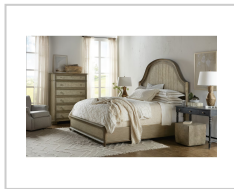

HOOKER[®]

FURNITURE

Hooker Furniture Bedroom Alfresco Lauro King Panel Bed with Metal

Hooker Furniture
www.hookerfurniture.com

SKU: 6025-90266-83

Width: 82.75" (210.2 cm)

Depth: 90" (228.6 cm)

Height: 76.25" (193.7 cm)

Number of Drawers: 0

Number of Leaves: 0

Style: Casual

Bed Size: King

Finish: Light Wood

Brand: Hooker Furniture

Product Description: Timeless Old World style meets industrial luxe in the Lauro King-sized arched panel bed, with a metal wrap around the headboard that is textured and hammered. Crafted of Oak Veneers with handpainting and aluminum sheet, the Lauro is finished in Sorrento, a soft taupe blended with a gray two-tone paint. Includes headboard, footboard and rails. Headboard is height-adjustable, from 70 inches to 76 inches.

Status: New

Finish: Sorrento, a soft taupe blended with a gray two-tone paint, finish is a mix of Weathered Shale and Light Tusk. Distressing includes hand planing, worm holes, rock, rasping edge and scraping. Metal wrap around headboard frame textured hammered distressing.

Features: Includes headboard, footboard & rails
King size

6025-90267-83 Headboard can also be used alone

Headboard height is adjustable from 70-inches to 76-inches tall

Material: Oak Veneers and Aluminum Sheet with Handpainting