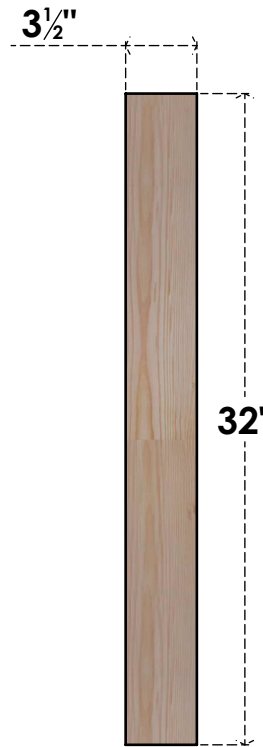

# BRC04X28X32TRA00SDF

3 1/2"W X 28"D X 32"H TRADITIONAL SMOOTH BRACE, DOUGLAS FIR

**SIDE**

**FRONT**

EKENA MILLWORK  
 2300 WEST MAIN ST.  
 CLARKSVILLE, TX 75426  
 TOLL FREE: 866-607-0453  
 WWW.EKENAMILLWORK.COM

**NOTES**

1. INSTALLATION TO BE COMPLETED IN ACCORDANCE WITH MANUFACTURER'S SPECIFICATIONS.
2. DRAWING MAY NOT BE TO SCALE
3. THIS DRAWING IS INTENDED FOR DESIGN AND PLANNING PURPOSES ONLY.
4. ALL INFORMATION CONTAINED HEREIN WAS CURRENT AT THE TIME OF DEVELOPMENT BUT MUST BE REVIEWED AND APPROVED BY THE PRODUCT MANUFACTURER TO BE CONSIDERED ACCURATE.
5. PRODUCTS ARE NOT KILN DRIED. THIS ITEM IS UNIQUE AND WILL CONTAIN THE NATURAL VARIATIONS THAT THE WOOD SPECIES OFFERS. THIS MAY RESULT IN VARIATIONS UP TO 1/4"