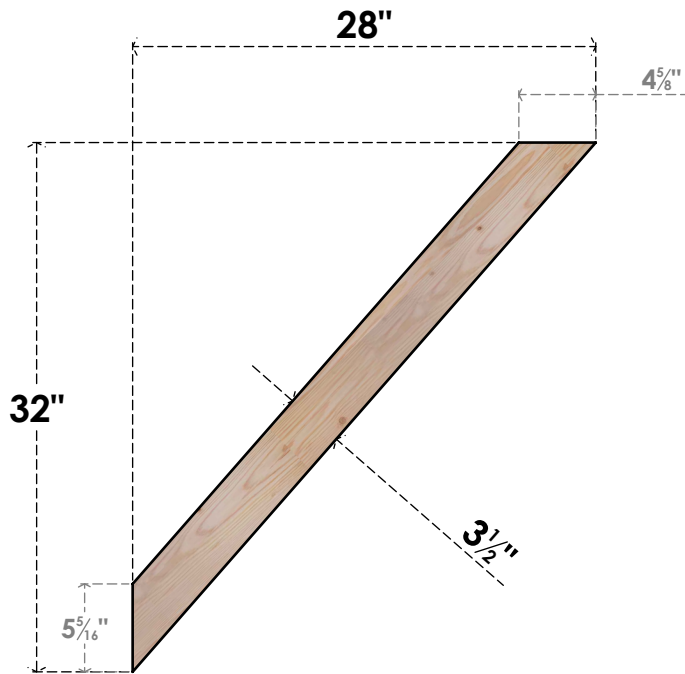

# BRC04X28X32TRA00SDF

3 1/2"W X 28"D X 32"H TRADITIONAL SMOOTH BRACE, DOUGLAS FIR

**SIDE**

**FRONT**

EKENA MILLWORK  
 2300 WEST MAIN ST.  
 CLARKSVILLE, TX 75426  
 TOLL FREE: 866-607-0453  
 WWW.EKENAMILLWORK.COM