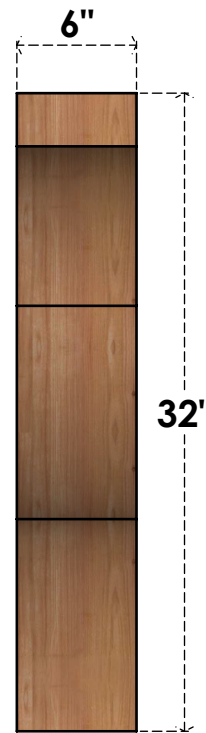

BRC06X32X32FST00RWR

6"W X 32"D X 32"H FUNSTON ROUGH SAWN BRACE, WESTERN RED CEDAR

SIDE

FRONT

EKENA MILLWORK
 2300 WEST MAIN ST.
 CLARKSVILLE, TX 75426
 TOLL FREE: 866-607-0453
 WWW.EKENAMILLWORK.COM

NOTES

1. INSTALLATION TO BE COMPLETED IN ACCORDANCE WITH MANUFACTURER'S SPECIFICATIONS.
2. DRAWING MAY NOT BE TO SCALE
3. THIS DRAWING IS INTENDED FOR DESIGN AND PLANNING PURPOSES ONLY.
4. ALL INFORMATION CONTAINED HEREIN WAS CURRENT AT THE TIME OF DEVELOPMENT BUT MUST BE REVIEWED AND APPROVED BY THE PRODUCT MANUFACTURER TO BE CONSIDERED ACCURATE.
5. PRODUCTS ARE NOT KILN DRIED. THIS ITEM IS UNIQUE AND WILL CONTAIN THE NATURAL VARIATIONS THAT THE WOOD SPECIES OFFERS. THIS MAY RESULT IN VARIATIONS UP TO 1/4"