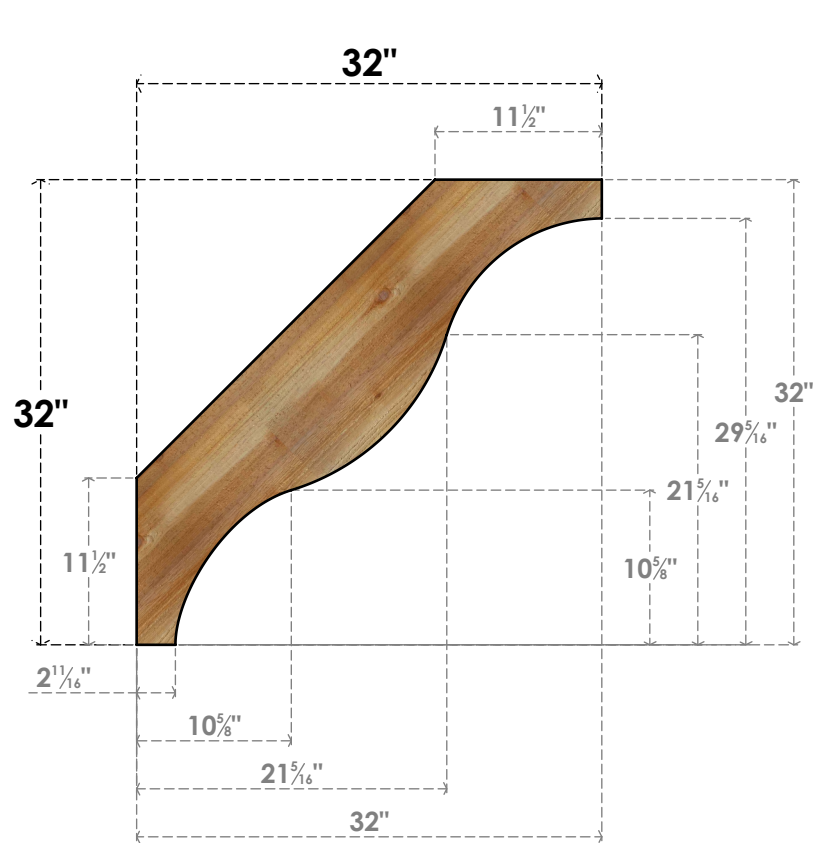

BRC06X32X32FST00RWR

6"W X 32"D X 32"H FUNSTON ROUGH SAWN BRACE, WESTERN RED CEDAR

SIDE

FRONT

EKENA MILLWORK
 2300 WEST MAIN ST.
 CLARKSVILLE, TX 75426
 TOLL FREE: 866-607-0453
 WWW.EKENAMILLWORK.COM

NOTES

1. INSTALLATION TO BE COMPLETED IN ACCORDANCE WITH MANUFACTURER'S SPECIFICATIONS.
2. DRAWING MAY NOT BE TO SCALE
3. THIS DRAWING IS INTENDED FOR DESIGN AND PLANNING PURPOSES ONLY.
4. ALL INFORMATION CONTAINED HEREIN WAS CURRENT AT THE TIME OF DEVELOPMENT BUT MUST BE REVIEWED AND APPROVED BY THE PRODUCT MANUFACTURER TO BE CONSIDERED ACCURATE.
5. PRODUCTS ARE NOT KILN DRIED. THIS ITEM IS UNIQUE AND WILL CONTAIN THE NATURAL VARIATIONS THAT THE WOOD SPECIES OFFERS. THIS MAY RESULT IN VARIATIONS UP TO 1/4"