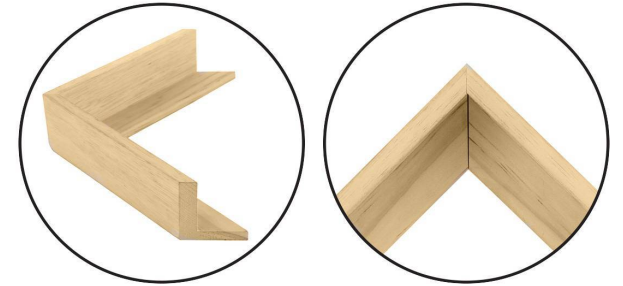

WENDOVER ART GROUP

ITEM NUMBER : **WLA2110**

TITLE : **Distressed Shapes 2**

OUTWARD DIMENSION (W X H) : **41" x 41"**

FRAME (WIDTH X DEPTH) : **MC0618SUB1 | 0.38" x 2.25"**

FRAME FINISH : **Floater Frame**

Natural

DESCRIPTION :

Giclee on Canvas, Gallery Wrapped, Artist Enhanced