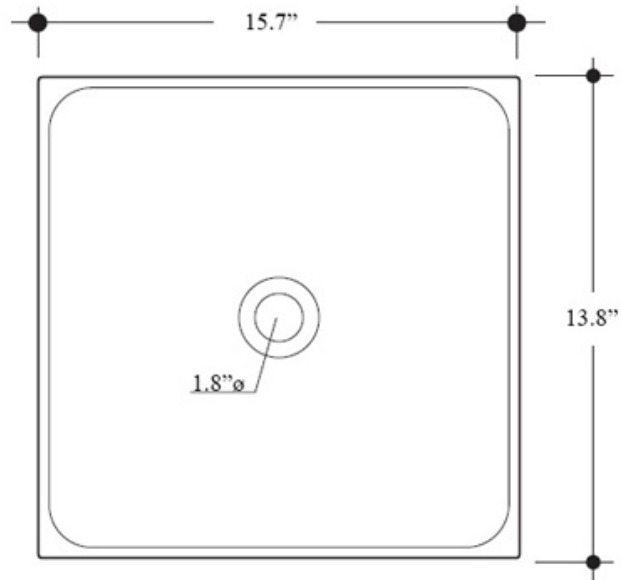

### SKU# | Options:

- Cento 3554 | Glossy White

\* WS Bath Collections reserves the right to revise dimensions or information on this sheet without notice

<b>Collection  </b> Cento	<b>Model  </b> Cento 3554	Dimensions Metric <i>1 inch = 2.54 cm</i> <i>1 inch = 25.4 mm</i>	 1051 Lea Drive - Collegeville, PA 19426 Tel. 215 513 9400 - Fax 610 831 0215 <a href="http://www.ws bathcollections.com">www.ws bathcollections.com</a> - <a href="mailto:info@ws bathcollections.com">info@ws bathcollections.com</a>
------------------------------	------------------------------	---	---

Collection  
Cento

Model |  
Cento 3554

Dimensions Metric  
1 inch = 2.54 cm  
1 inch = 25.4 mm

**WS**®  
BATH  
COLLECTIONS

1051 Lea Drive - Collegeville, PA 19426  
Tel. 215 513 9400 - Fax 610 831 0215  
[www.ws bathcollections.com](http://www.ws bathcollections.com) - [info@ws bathcollections.com](mailto:info@ws bathcollections.com)

### Vessel/ countertop installation

Bolts

Silicone (optional)

Collection  
Cento

Model |  
Cento 3554

Dimensions Metric

1 inch = 2.54 cm  
1 inch = 25.4 mm

**WS**®  
**BATH**  
**COLLECTIONS**