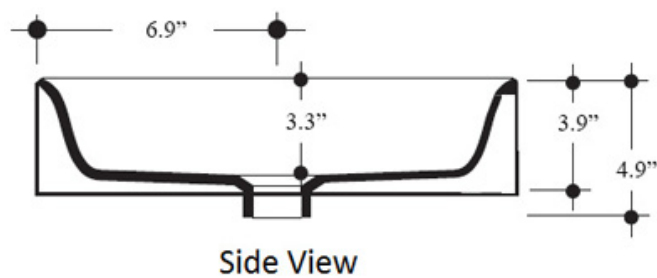

### SKU# | Options:

- Cento 3554 | Glossy White

\* WS Bath Collections reserves the right to revise dimensions or information on this sheet without notice

<b>Collection  </b> Cento	<b>Model  </b> Cento 3554	Dimensions Metric <i>1 inch = 2.54 cm</i> <i>1 inch = 25.4 mm</i>	 1051 Lea Drive - Collegeville, PA 19426 Tel. 215 513 9400 - Fax 610 831 0215 <a href="http://www.ws bathcollections.com">www.ws bathcollections.com</a> - <a href="mailto:info@ws bathcollections.com">info@ws bathcollections.com</a>
------------------------------	------------------------------	---	---

Collection  
Cento

Model |  
Cento 3554

Dimensions Metric  
1 inch = 2.54 cm  
1 inch = 25.4 mm

**WS**®  
BATH  
COLLECTIONS

1051 Lea Drive - Collegeville, PA 19426  
Tel. 215 513 9400 - Fax 610 831 0215  
[www.ws bathcollections.com](http://www.ws bathcollections.com) - [info@ws bathcollections.com](mailto:info@ws bathcollections.com)