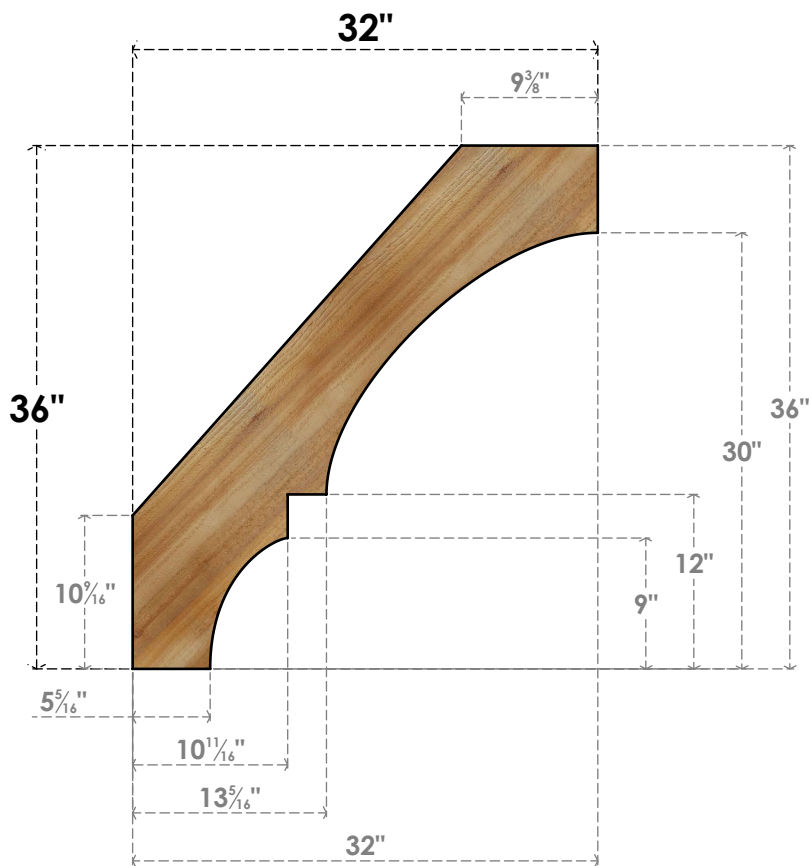

BRC06X32X36BOA00RWR

6"W X 32"D X 36"H BALBOA ROUGH SAWN BRACE, WESTERN RED CEDAR

SIDE

FRONT

EKENA MILLWORK
2300 WEST MAIN ST.
CLARKSVILLE, TX 75426
TOLL FREE: 866-607-0453
WWW.EKENAMILLWORK.COM

NOTES

1. INSTALLATION TO BE COMPLETED IN ACCORDANCE WITH MANUFACTURER'S SPECIFICATIONS.
2. DRAWING MAY NOT BE TO SCALE
3. THIS DRAWING IS INTENDED FOR DESIGN AND PLANNING PURPOSES ONLY.
4. ALL INFORMATION CONTAINED HEREIN WAS CURRENT AT THE TIME OF DEVELOPMENT BUT MUST BE REVIEWED AND APPROVED BY THE PRODUCT MANUFACTURER TO BE CONSIDERED ACCURATE.
5. PRODUCTS ARE NOT KILN DRIED. THIS ITEM IS UNIQUE AND WILL CONTAIN THE NATURAL VARIATIONS THAT THE WOOD SPECIES OFFERS. THIS MAY RESULT IN VARIATIONS UP TO 1/4"