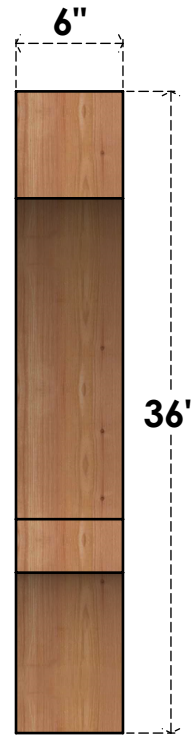

BRC06X32X36BOA00RWR

6"W X 32"D X 36"H BALBOA ROUGH SAWN BRACE, WESTERN RED CEDAR

SIDE

FRONT

EKENA MILLWORK
2300 WEST MAIN ST.
CLARKSVILLE, TX 75426
TOLL FREE: 866-607-0453
WWW.EKENAMILLWORK.COM

NOTES

1. INSTALLATION TO BE COMPLETED IN ACCORDANCE WITH MANUFACTURER'S SPECIFICATIONS.
2. DRAWING MAY NOT BE TO SCALE
3. THIS DRAWING IS INTENDED FOR DESIGN AND PLANNING PURPOSES ONLY.
4. ALL INFORMATION CONTAINED HEREIN WAS CURRENT AT THE TIME OF DEVELOPMENT BUT MUST BE REVIEWED AND APPROVED BY THE PRODUCT MANUFACTURER TO BE CONSIDERED ACCURATE.
5. PRODUCTS ARE NOT KILN DRIED. THIS ITEM IS UNIQUE AND WILL CONTAIN THE NATURAL VARIATIONS THAT THE WOOD SPECIES OFFERS. THIS MAY RESULT IN VARIATIONS UP TO 1/4"