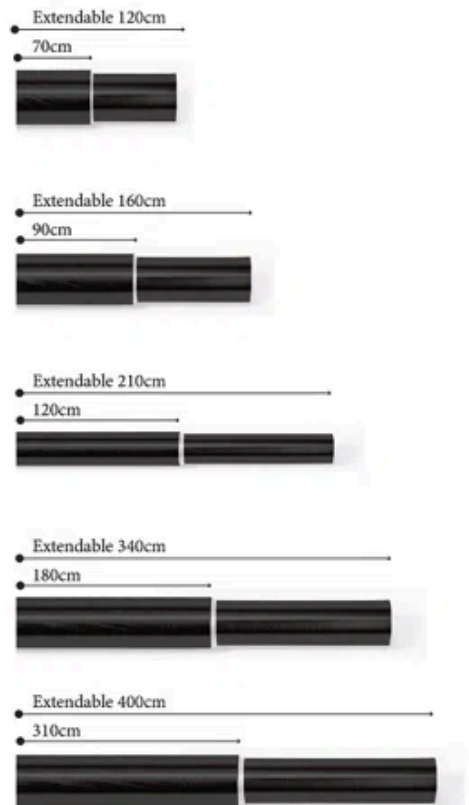

# SIZE CHART OF CURTAIN POLES

Made from durable steel with a premium plated finish that resists rust and corrosion. Sturdy curtain pole provides strong, dependable support for medium and heavy curtains.

## Inner Rod

25mm  
160cm rod

## Outer Rod

28mm  
90cm rod