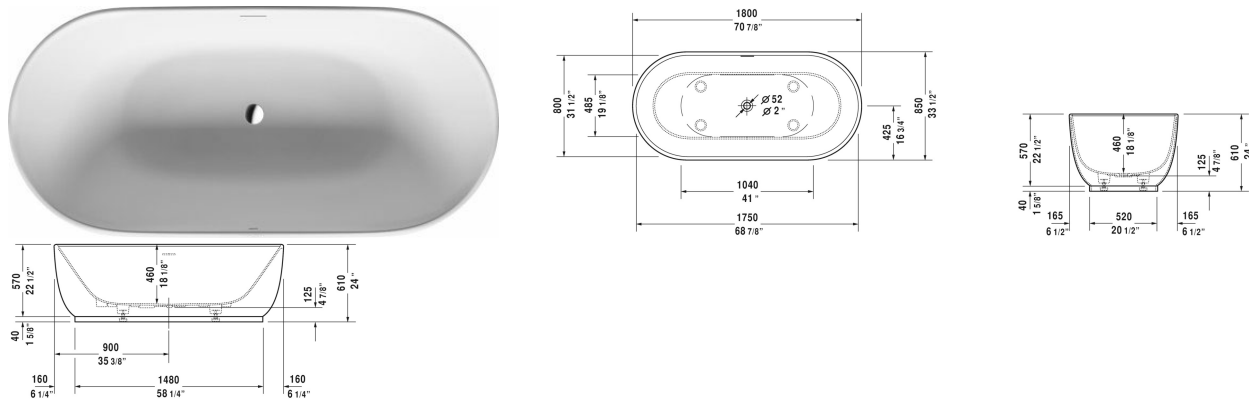

Luv Bathtub # 70043400000090

< 70 7/8" Inch >

Bathtub	Dimension	Weight	Order number
freestanding, with seamless panel and support frame, with two backrest slopes, with special waste and overflow, cUPC® listed*, DuraSolid® A , Filling capacity 66.6 gal			
<b>Colors</b>			
00 White			
<b>Variant</b>			
Base tub	70 7/8" x 33 1/2" Inch	251.3 lb	70043400000090
<b>Infobox</b>			
* Complies with the following standards: CSA B45.5/IAPMO Z124			
<b>Suitable products</b>			
Drop-in drain (PVC), for all back-to-wall, corner and freestanding bathtubs, cUPC® listed*,			791281
Drop-in drain (ABS), for all back-to-wall, corner and freestanding bathtubs, cUPC® listed*,			791282

All drawings contain the necessary measurements which are subject to standard tolerances. They are stated in inch & mm and are non-binding. Exact measurements, in particular for customized installation scenarios, can only be taken from the finished ceramic piece.