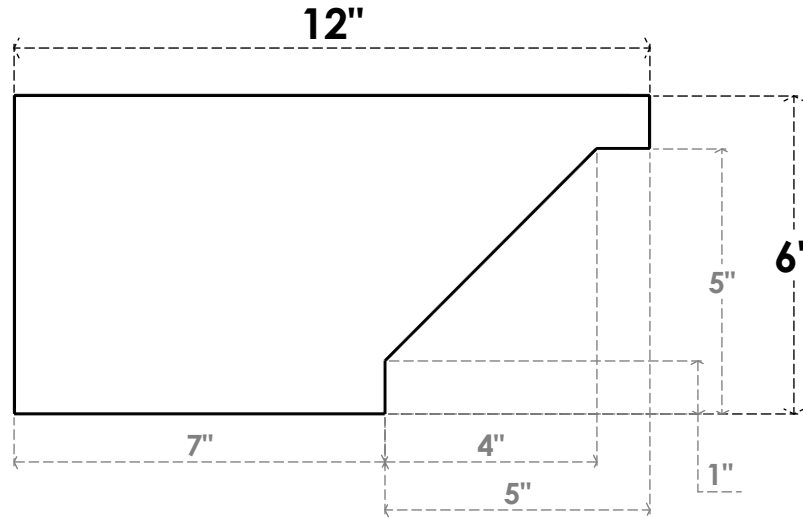

ITEM NUMBER: RFTURO040X06000X12000X006BUR00RCPR

4"W X 6"H X 12"L TIMBERTHANE ROUGH CEDAR BURLINGTON FAUX WOOD OPEN RAFTER TAIL, 6"L END, PRIMED TAN

SIDE PROFILE

FRONT PROFILE

ISOMETRIC

GENERATED DATE : 03/02/2023