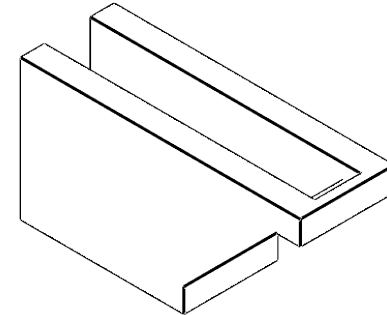

ITEM NUMBER: RFTURO040X06000X12000X006BUR00RCPR

4"W X 6"H X 12"L TIMBERTHANE ROUGH CEDAR BURLINGTON FAUX WOOD OPEN RAFTER TAIL, 6"L END, PRIMED TAN

SIDE PROFILE

FRONT PROFILE

ISOMETRIC

GENERATED DATE : 03/02/2023

EKENA MILLWORK
2300 WEST MAIN ST.
CLARKSVILLE, TX 75426
TOLL FREE: 866-607-0453
WWW.EKENAMILLWORK.COM

NOTES

1. INSTALLATION TO BE COMPLETED IN ACCORDANCE WITH MANUFACTURER'S SPECIFICATIONS.
2. DRAWING MAY NOT BE TO SCALE
3. THIS DRAWING IS INTENDED FOR DESIGN AND PLANNING PURPOSES ONLY.
4. ALL INFORMATION CONTAINED HEREIN WAS CURRENT AT THE TIME OF DEVELOPMENT BUT MUST BE REVIEWED AND APPROVED BY THE PRODUCT MANUFACTURER TO BE CONSIDERED ACCURATE.
5. TIMBERTHANE ARCHITECTURAL PRODUCTS ARE MADE FROM HIGH DENSITY URETHANE AND COME FACTORY PRIMED