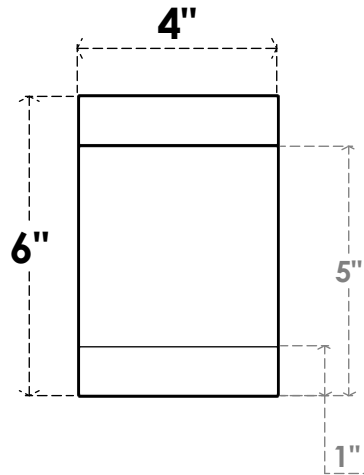

ITEM NUMBER: RFTURO040X06000X12000X006BUR00RCPR

4"W X 6"H X 12"L TIMBERTHANE ROUGH CEDAR BURLINGTON FAUX WOOD OPEN RAFTER TAIL, 6"L END, PRIMED TAN

SIDE PROFILE

FRONT PROFILE

ISOMETRIC

GENERATED DATE : 03/02/2023