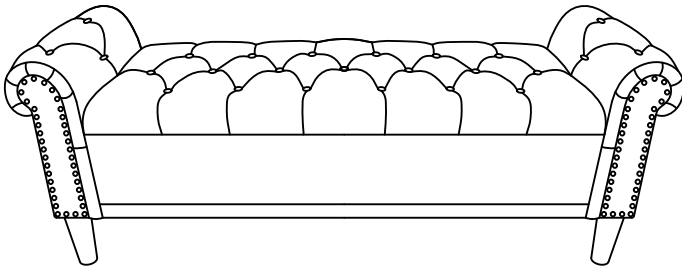

INSTALLATION MANUAL

LB

Weight Limitation
500 LBS

2PERSONEN

EXPLOSIVE VIEW

PARTS LIST

A

x 1

B

x 4

L

x 1

R

x 1

HARDWARE LIST

#1	x 8
	
Ø8x60mm	