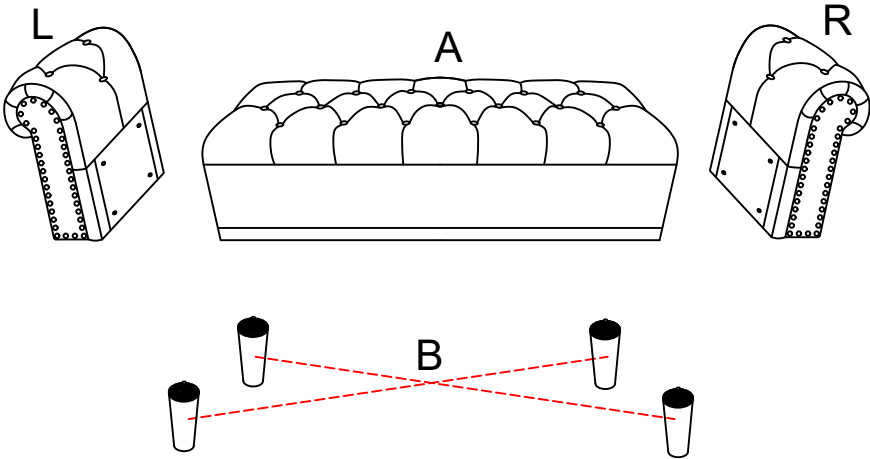

INSTALLATION MANUAL

LB

Weight Limitation
500 LBS

2PERSONEN

EXPLOSIVE VIEW

PARTS LIST

A

x 1

B

x 4

L

x 1

R

x 1

HARDWARE LIST

#1	x 8
	
Ø8x60mm	

#2	x 8
	
Ø8*Ø13*2	

#3	x 8
	
Ø8*Ø22*1.5	

TOOL LIST

#4	x 1
	
M4	

HARDWARE SPARE LIST

#1	x 1
	
Ø8x60mm	

#2	x 1
	
Ø8*Ø13*2	

#3	x 1
	
Ø8*Ø22*1.5	

ASSEMBLY INSTRUCTIONS

STEP-1

ASSEMBLY INSTRUCTIONS

STEP-2

#1	x 8	#2	x 8	#3	x 8	#4	x 1
							
Ø8x60mm		Ø8*Ø13*2		Ø8*Ø22*1.5		M4	

ASSEMBLY INSTRUCTIONS

STEP-3

ATTENTION