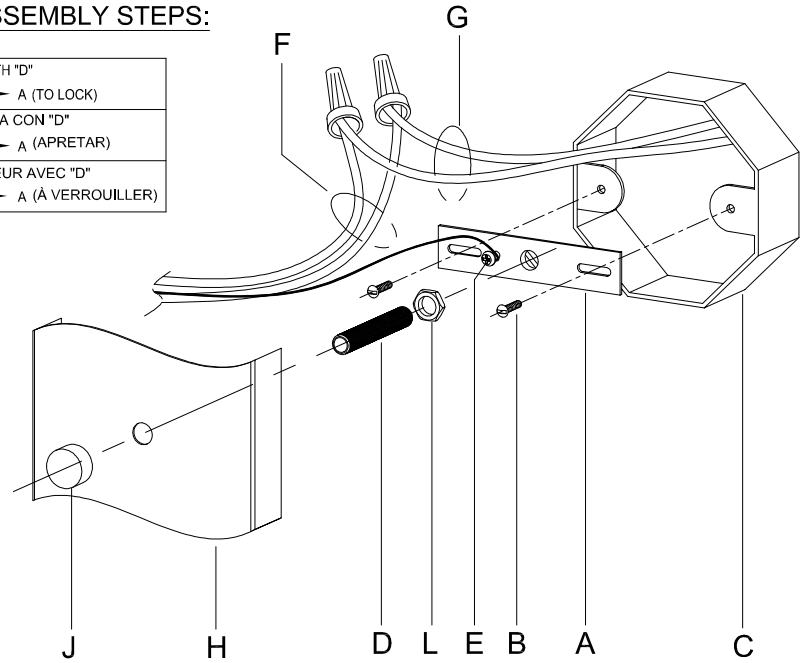

Assembly & Installation Instructions

CAUTION: Read instructions carefully and turn electricity off at main circuit breaker panel before beginning installation.

WARNING - If any Special Control Devices are used with this Fixture, Follow the Instructions Carefully to assure full compliance with N.E.C. requirements. If there are any questions, contact a Qualified Electrical Contractor.

CAUTION - All glass is fragile, use care when handling Glass component(s) and or Lamp(s).

CANOPY MOUNTING & WIRE CONNECTION ASSEMBLY STEPS:

1. D,E → A
2. L → D
3. B,A → C
4. F → G
5. H,J → D

ADJUST HEIGHT WITH "D"	
L	→ A (TO LOCK)
AJUSTA LA ALTURA CON "D"	
L	→ A (APRETAR)
RÉGLEZ LA HAUTEUR AVEC "D"	
L	→ A (À VERROUILLER)