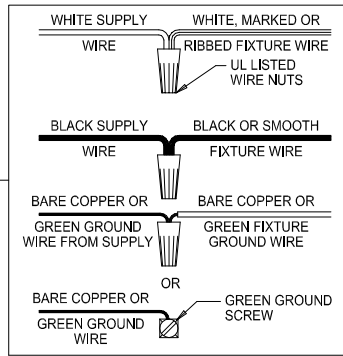

Assembly & Installation Instructions

CAUTION: Read instructions carefully and turn electricity off at main circuit breaker panel before beginning installation.

WARNING - If any Special Control Devices are used with this Fixture, Follow the Instructions Carefully to assure full compliance with N.E.C. requirements. If there are any questions, contact a Qualified Electrical Contractor.

CAUTION - All glass is fragile, use care when handling Glass component(s) and or Lamp(s).

CANOPY MOUNTING & WIRE CONNECTION ASSEMBLY STEPS:

1. D,E → A
2. L → D
3. B,A → C
4. F → G
5. H,J → D

ADJUST HEIGHT WITH "D"	
L	→ A (TO LOCK)
AJUSTA LA ALTURA CON "D"	
L	→ A (APRETAR)
RÉGLEZ LA HAUTEUR AVEC "D"	
L	→ A (À VERROUILLER)