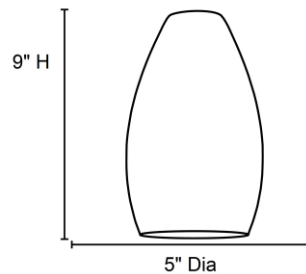

Specifications

PRODUCT INFORMATION

Mounting Type: Ceiling
Finish: N/A
Diffuser: Brown Stone

PRODUCT MEASUREMENTS

FIXTURE**	BACKPLATE / CANOPY**
Length:	Length
Width:	Width:
Diameter 5"	Diameter:
Height: 9"	Height:
Extension:	
Overall Height:	

ADDITIONAL NOTES

Fitter size is 1.625 inch diameter hole to accept an E26 socket/
nord socket

Project Name: _____
Location: _____
Type: _____
Quantity: _____
Notes: _____

LINE DRAWING

IES FILE

In addition to purchase and warranty terms and conditions, by signing below or placing an order, you agree that you are authorized to bind the entity placing any order and acknowledge the following: All of sizes and measurements are approximate and all images are for illustrative purposes only. In the event of an inconsistency, the "Product Measurements" section controls. There also may be slight differences in the colors and designs compared to the displayed and printed images.