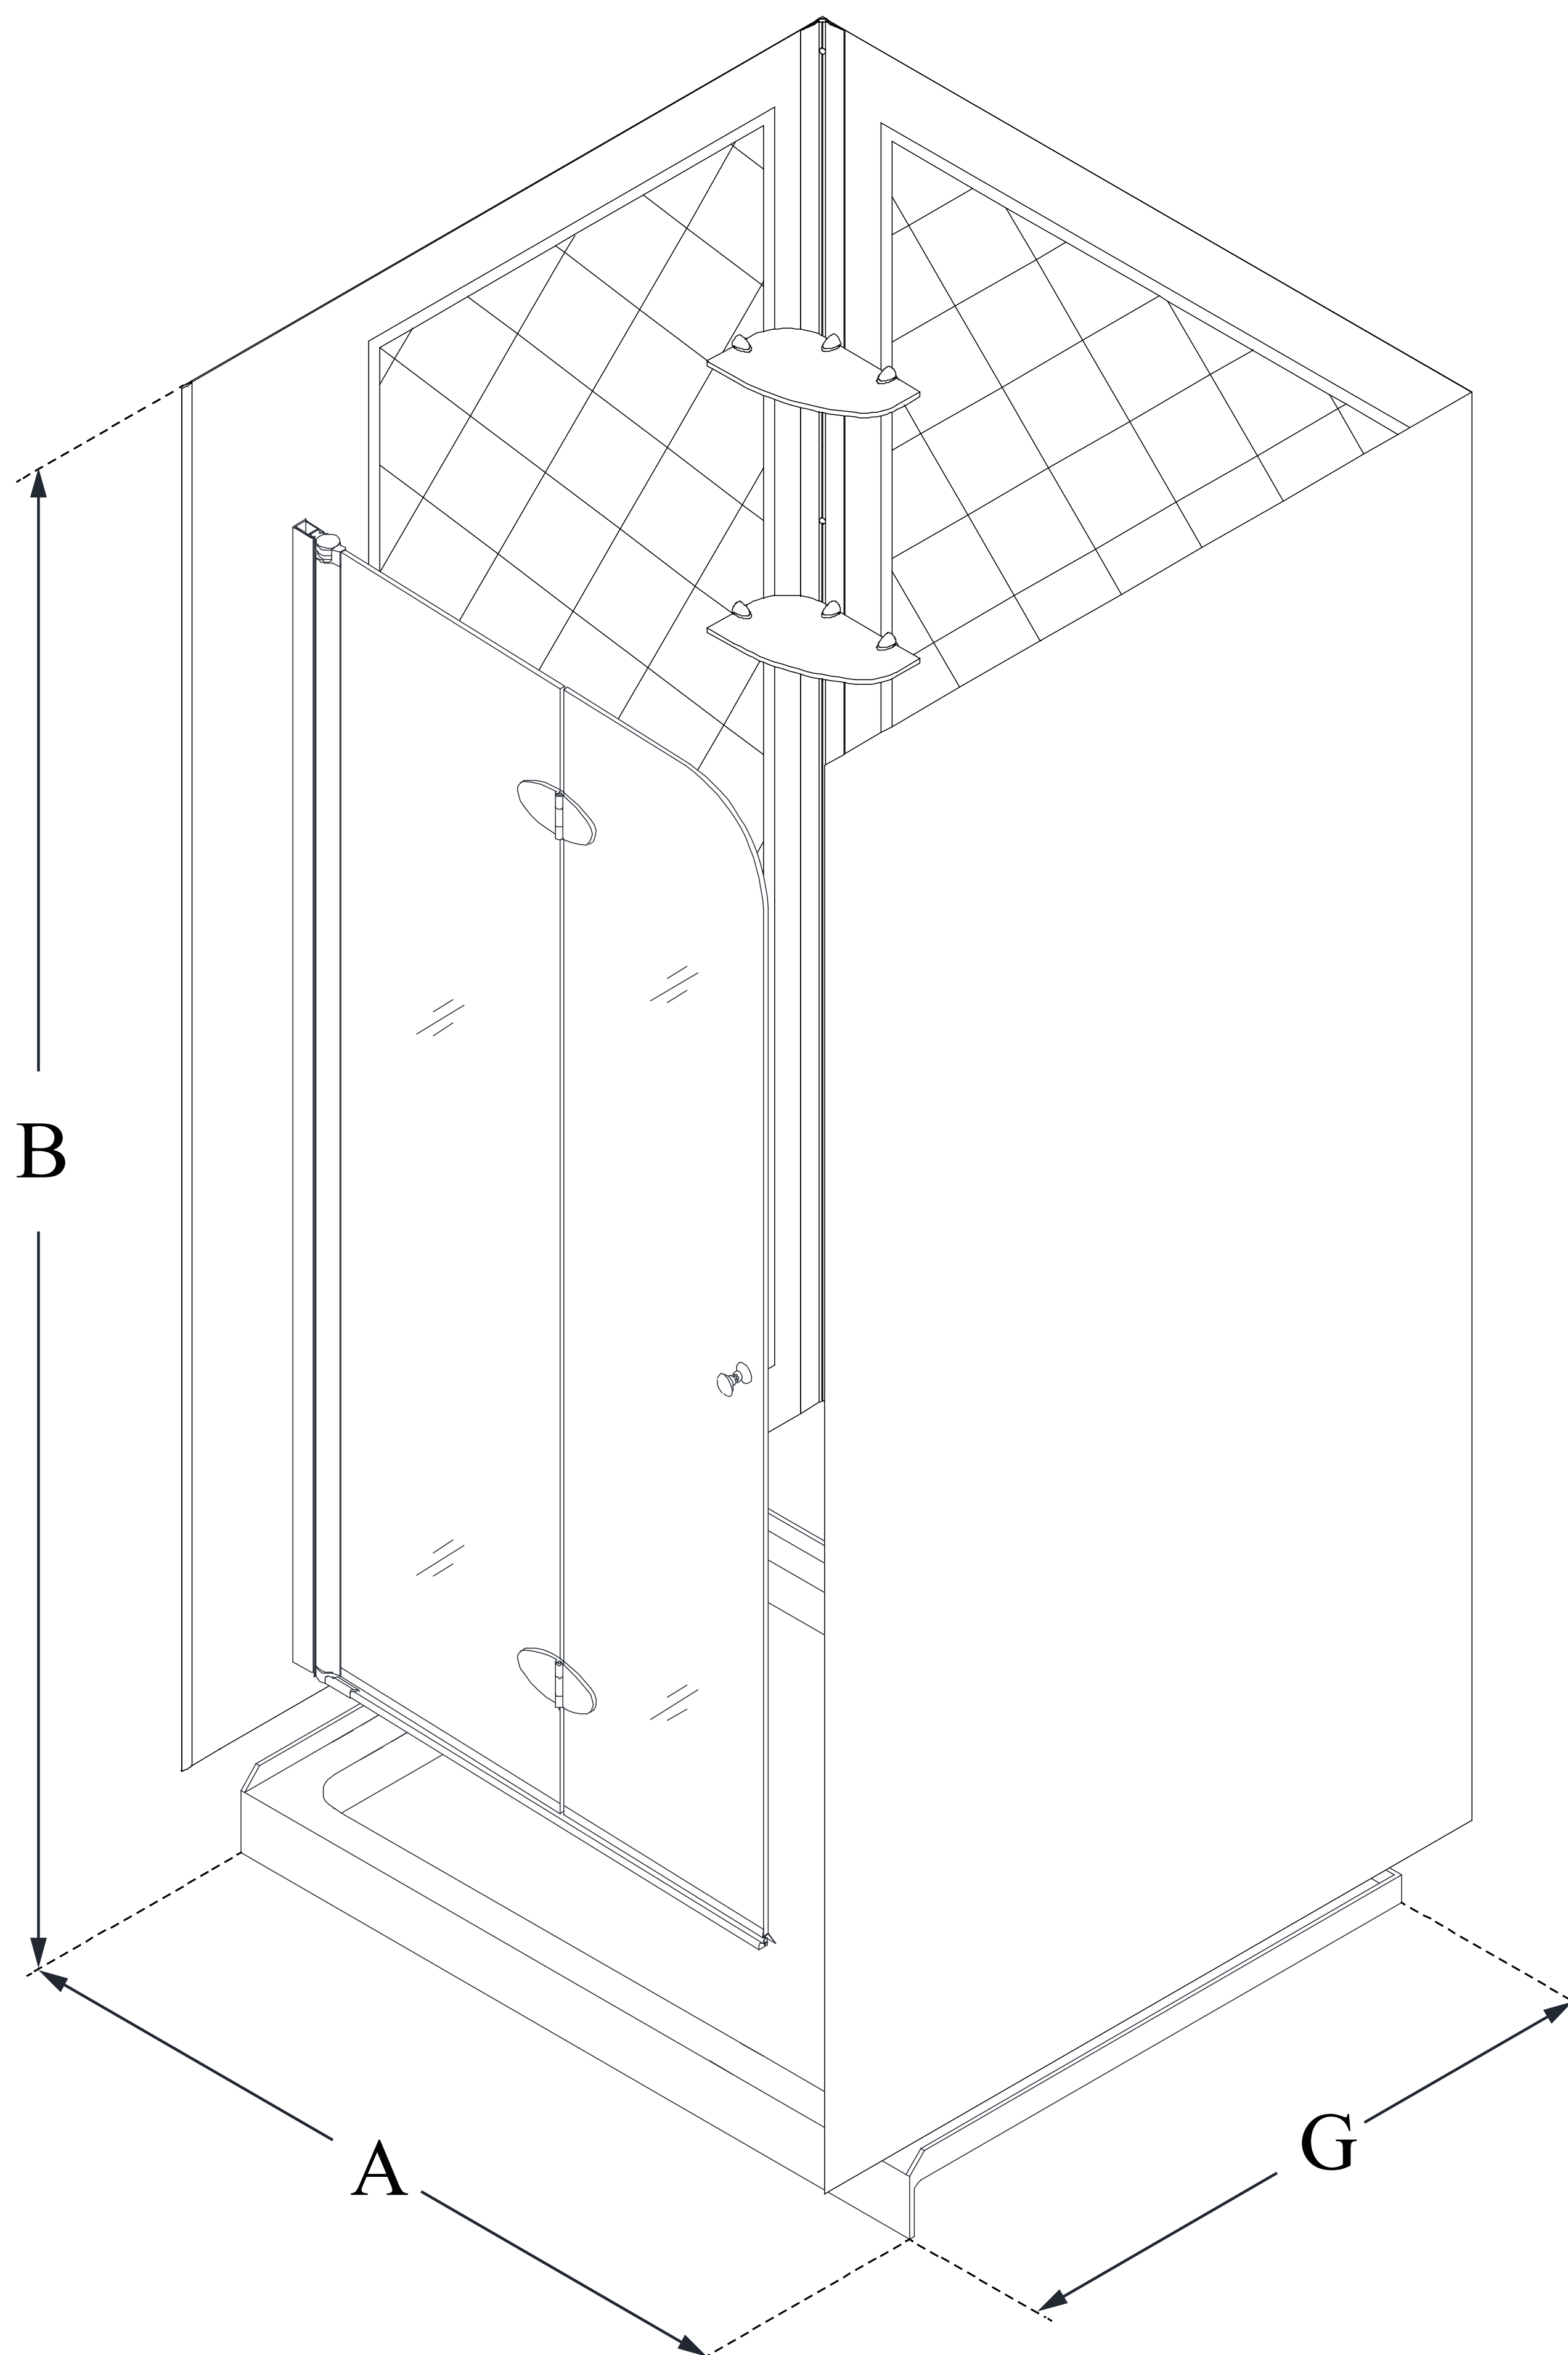

DL-6526

AQUA FOLD

DreamLine Aqua Fold 36 in. D x
36 in. W x 74 3/4 in. H Frameless
Bi-Fold Shower Door with Shower
Base and QWALL-5 Shower
Backwalls Kit

KIT CONTENTS:

- SHOWER DOOR
- SHOWER BASE
- QWALL BACKWALLS

CONFIGURATION DIMENSIONS:

A: 36"
KIT WIDTH

B: 76 3/4"
KIT HEIGHT

G: 36"
KIT DEPTH

AVAILABLE DRAIN LOCATIONS:

- CENTER

For precise drain location, please refer to the
included base technical drawing

DreamLine reserves the right to update or modify the hardware or materials pictured
without prior notice for the purpose of product improvement and customer satisfaction.