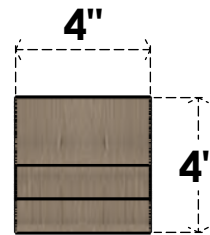

# ITEM NUMBER: CORU04X04X04GRNRCPR

4"W X 4"D X 4"H SERIES 1 WIDE GREENSBORO ROUGH CEDAR TIMBERTHANE FAUX WOOD CORBEL, PRIMED

**SIDE PROFILE**

**FRONT PROFILE**

**ISOMETRIC**

EKENA MILLWORK  
2300 WEST MAIN ST.  
CLARKSVILLE, TX 75426  
TOLL FREE: 866-607-0453  
WWW.EKENAMILLWORK.COM

NOTES

1. INSTALLATION TO BE COMPLETED IN ACCORDANCE WITH MANUFACTURER'S SPECIFICATIONS.
2. DRAWING MAY NOT BE TO SCALE
3. THIS DRAWING IS INTENDED FOR DESIGN AND PLANNING PURPOSES ONLY.
4. ALL INFORMATION CONTAINED HEREIN WAS CURRENT AT THE TIME OF DEVELOPMENT BUT MUST BE REVIEWED AND APPROVED BY THE PRODUCT MANUFACTURER TO BE CONSIDERED ACCURATE.
5. TIMBERTHANE ARCHITECTURAL PRODUCTS ARE MADE FROM HIGH DENSITY URETHANE AND COME FACTORY PRIMED