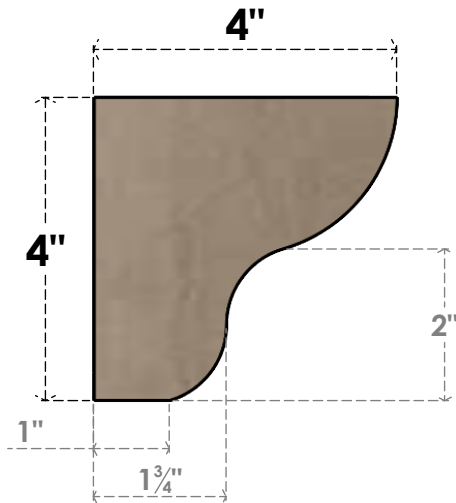

# ITEM NUMBER: CORU04X04X04GRNRCPR

4"W X 4"D X 4"H SERIES 1 WIDE GREENSBORO ROUGH CEDAR TIMBERTHANE FAUX WOOD CORBEL, PRIMED

**SIDE PROFILE**

**FRONT PROFILE**

**ISOMETRIC**

EKENA MILLWORK  
2300 WEST MAIN ST.  
CLARKSVILLE, TX 75426  
TOLL FREE: 866-607-0453  
WWW.EKENAMILLWORK.COM

NOTES

1. INSTALLATION TO BE COMPLETED IN ACCORDANCE WITH MANUFACTURER'S SPECIFICATIONS.
2. DRAWING MAY NOT BE TO SCALE
3. THIS DRAWING IS INTENDED FOR DESIGN AND PLANNING PURPOSES ONLY.
4. ALL INFORMATION CONTAINED HEREIN WAS CURRENT AT THE TIME OF DEVELOPMENT BUT MUST BE REVIEWED AND APPROVED BY THE PRODUCT MANUFACTURER TO BE CONSIDERED ACCURATE.
5. TIMBERTHANE ARCHITECTURAL PRODUCTS ARE MADE FROM HIGH DENSITY URETHANE AND COME FACTORY PRIMED