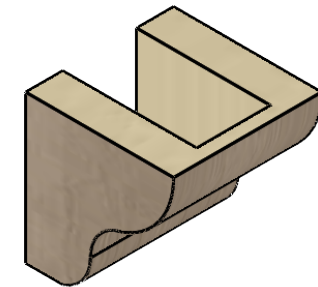

# ITEM NUMBER: CORU04X04X04GRNRCPR

4"W X 4"D X 4"H SERIES 1 WIDE GREENSBORO ROUGH CEDAR TIMBERTHANE FAUX WOOD CORBEL, PRIMED

**SIDE PROFILE**

**FRONT PROFILE**

**ISOMETRIC**

EKENA MILLWORK  
2300 WEST MAIN ST.  
CLARKSVILLE, TX 75426  
TOLL FREE: 866-607-0453  
WWW.EKENAMILLWORK.COM

NOTES

1. INSTALLATION TO BE COMPLETED IN ACCORDANCE WITH MANUFACTURER'S SPECIFICATIONS.
2. DRAWING MAY NOT BE TO SCALE
3. THIS DRAWING IS INTENDED FOR DESIGN AND PLANNING PURPOSES ONLY.
4. ALL INFORMATION CONTAINED HEREIN WAS CURRENT AT THE TIME OF DEVELOPMENT BUT MUST BE REVIEWED AND APPROVED BY THE PRODUCT MANUFACTURER TO BE CONSIDERED ACCURATE.
5. TIMBERTHANE ARCHITECTURAL PRODUCTS ARE MADE FROM HIGH DENSITY URETHANE AND COME FACTORY PRIMED