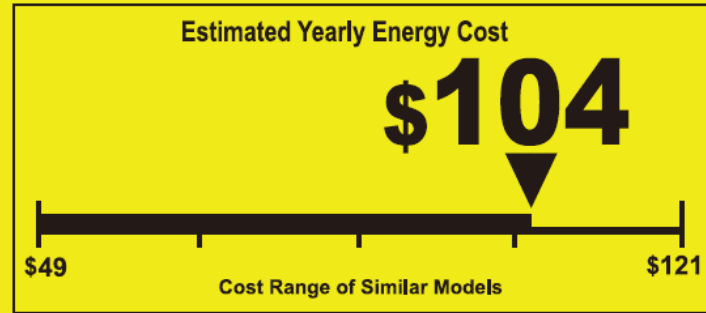

U.S. Government Federal Law prohibits removal of this label before consumer purchase.

ENERGYGUIDE

Room Air Conditioner
Without Reverse Cycle
With Louvered Sides

LG Electronics U.S.A., Inc.(LG)
Model LW1223HRSM
Capacity : 12,200 BTUs

11.6
Combined Energy Efficiency Ratio

Your cost will depend on your utility rates and use.

- Cost range based only on models of similar capacity without reverse cycle and with louvered sides.
- Estimated annual energy cost is based on a national average electricity cost of 13 cents per kWh and a seasonal use of 8 hours a day over a 3 month period.
- For more information, visit www.ftc.gov/energy.